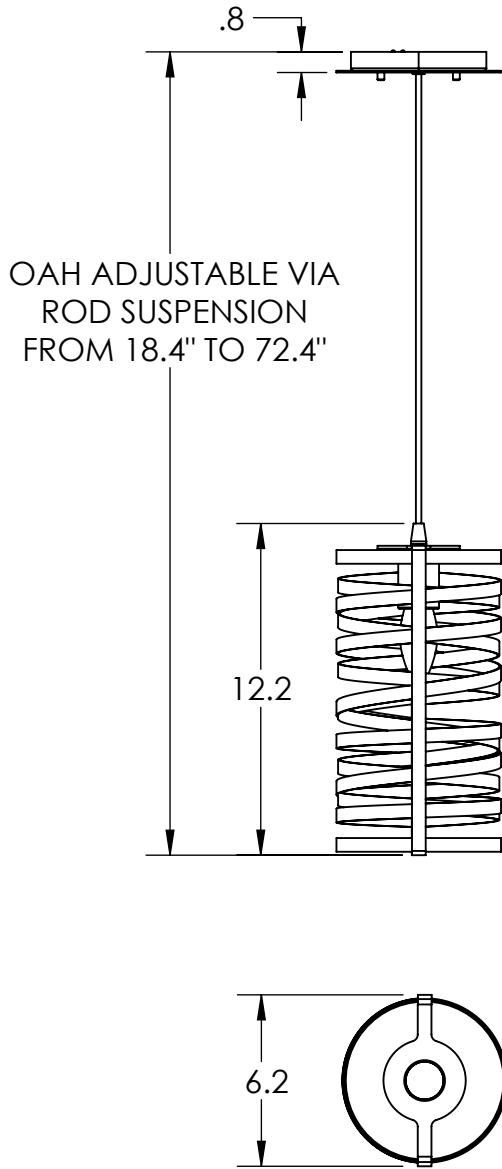

Collection: TEMPEST

Product #: LAB0013-11-0 Rod

No lens, exposed lamping

Bulbs Not Included

Visit studio.hammerton.com for product options and specifications.

11/19/2020 

Mounting Packet: Y	Electrical Type: INCANDESCENT
Approximate lbs.: 6	Bulb Qty: 1 Bulb Type: B11, B19, T9
Finish: SEE WEB SITE FOR OPTIONS	Wattage: SEE TABLE Voltage: 120
Top Diffuser: OPEN	Socket Type: Medium E26
Bottom Diffuser: OPEN	UL Location: DRY

Mounting Detail

MOUNTS DIRECTLY TO J-BOX

All fixtures created by Hammerton are handcrafted by artisans. Dimensions may vary up to 7/8".

© Copyright 2016. All rights in design, detail or invention of this drawing are reserved as the property of Hammerton. Any imitation or adaptation without written consent is strictly prohibited.