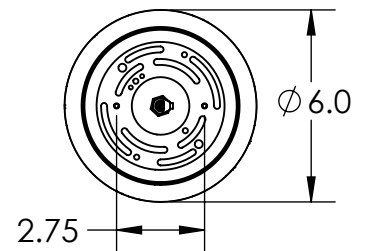

Collection: TEMPEST

Product #: LAB0013-11-0 Rod

No lens, exposed lamping

Bulbs Not Included

Visit studio.hammerton.com for product options and specifications.

11/19/2020 

Mounting Packet: Y	Electrical Type: INCANDESCENT
Approximate lbs.: 6	Bulb Qty: 1 Bulb Type: B11, B19, T9
Finish: SEE WEB SITE FOR OPTIONS	Wattage: SEE TABLE Voltage: 120
Top Diffuser: OPEN	Socket Type: Medium E26
Bottom Diffuser: OPEN	UL Location: DRY

Mounting Detail

MOUNTS DIRECTLY TO J-BOX

All fixtures created by Hammerton are handcrafted by artisans. Dimensions may vary up to 7/8".

© Copyright 2016. All rights in design, detail or invention of this drawing are reserved as the property of Hammerton. Any imitation or adaptation without written consent is strictly prohibited.