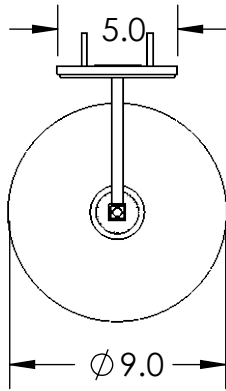

Collection: TERRA

Product #: IDB0047-22

All dimensions are shown in inches unless otherwise stated.
Visit hammertonstudio.com for product options and specifications.

Bulbs Not Included

8/17/2020 (A)

Mounting Packet: N	Electrical Type: INCANDESCENT
Approximate lbs.: 8	Bulb Qty: 1 Bulb Type: A
Finish: SEE WEB SITE FOR OPTIONS	Wattage: 40 Voltage: 120
Top Diffuser: N/A	Socket Type: MEDIUM, E26 BASE
Bottom Diffuser: OPEN	UL Location: DRY

Mounting Detail

MOUNTS DIRECTLY TO J-BOX

All Hammerton fixtures are handcrafted by artisans. Subtle imperfections reflect the mark of the artisan and should be expected in any handcrafted product. Dimensions may vary up to 7/8".