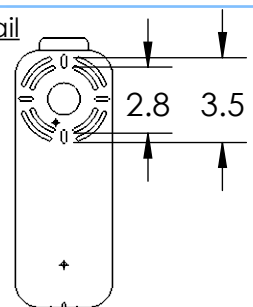

Collection: TERRA

Product #: IDB0047-22

All dimensions are shown in inches unless otherwise stated.
Visit hammertonstudio.com for product options and specifications.

Bulbs Not Included

8/17/2020 (A)

Mounting Packet: N	Electrical Type: INCANDESCENT
Approximate lbs.: 8	Bulb Qty: 1 Bulb Type: A
Finish: SEE WEB SITE FOR OPTIONS	Wattage: 40 Voltage: 120
Top Diffuser: N/A	Socket Type: MEDIUM, E26 BASE
Bottom Diffuser: OPEN	UL Location: DRY

Mounting Detail

MOUNTS DIRECTLY TO J-BOX

All Hammerton fixtures are handcrafted by artisans. Subtle imperfections reflect the mark of the artisan and should be expected in any handcrafted product. Dimensions may vary up to 7/8".