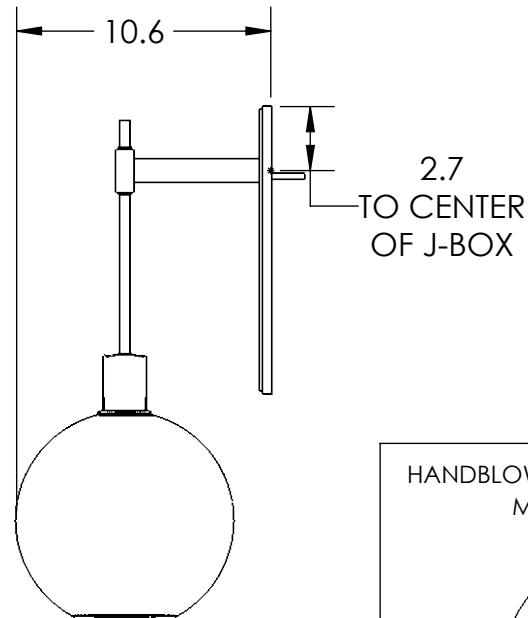

Collection: TERRA

Product #: IDB0047-22

All dimensions are shown in inches unless otherwise stated.
Visit hammertonstudio.com for product options and specifications.

Bulbs Not Included

8/17/2020 (A)

Mounting Packet: N	Electrical Type: INCANDESCENT
Approximate lbs.: 8	Bulb Qty: 1 Bulb Type: A
Finish: SEE WEB SITE FOR OPTIONS	Wattage: 40 Voltage: 120
Top Diffuser: N/A	Socket Type: MEDIUM, E26 BASE
Bottom Diffuser: OPEN	UL Location: DRY

Mounting Detail

MOUNTS DIRECTLY TO J-BOX

All Hammerton fixtures are handcrafted by artisans. Subtle imperfections reflect the mark of the artisan and should be expected in any handcrafted product. Dimensions may vary up to 7/8".