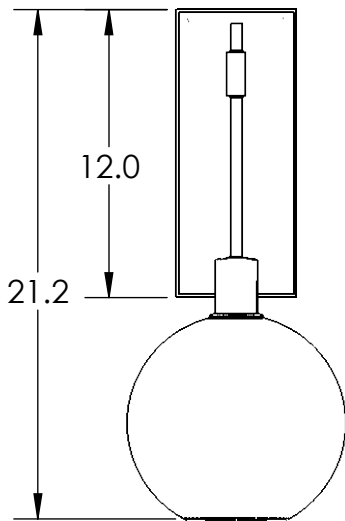

Collection: TERRA

Product #: IDB0047-22

All dimensions are shown in inches unless otherwise stated.
Visit hammertonstudio.com for product options and specifications.

Bulbs Not Included

8/17/2020 (A)

Mounting Packet: N	Electrical Type: INCANDESCENT
Approximate lbs.: 8	Bulb Qty: 1 Bulb Type: A
Finish: SEE WEB SITE FOR OPTIONS	Wattage: 40 Voltage: 120
Top Diffuser: N/A	Socket Type: MEDIUM, E26 BASE
Bottom Diffuser: OPEN	UL Location: DRY

Mounting Detail

MOUNTS DIRECTLY TO J-BOX

All Hammerton fixtures are handcrafted by artisans. Subtle imperfections reflect the mark of the artisan and should be expected in any handcrafted product. Dimensions may vary up to 7/8".