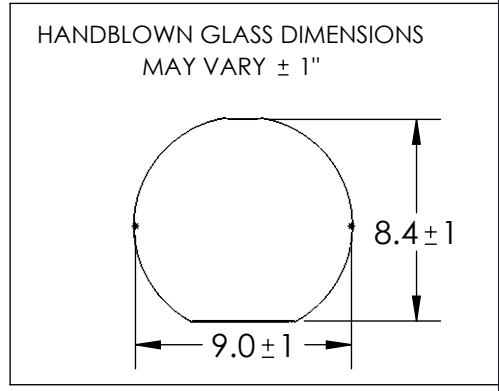

Collection: TERRA

Product #: IDB0047-22

All dimensions are shown in inches unless otherwise stated.
Visit hammertonstudio.com for product options and specifications.

Bulbs Not Included

8/17/2020 (A)

Mounting Packet: N	Electrical Type: INCANDESCENT
Approximate lbs.: 8	Bulb Qty: 1 Bulb Type: A
Finish: SEE WEB SITE FOR OPTIONS	Wattage: 40 Voltage: 120
Top Diffuser: N/A	Socket Type: MEDIUM, E26 BASE
Bottom Diffuser: OPEN	UL Location: DRY

Mounting Detail

MOUNTS DIRECTLY TO J-BOX

All Hammerton fixtures are handcrafted by artisans. Subtle imperfections reflect the mark of the artisan and should be expected in any handcrafted product. Dimensions may vary up to 7/8".