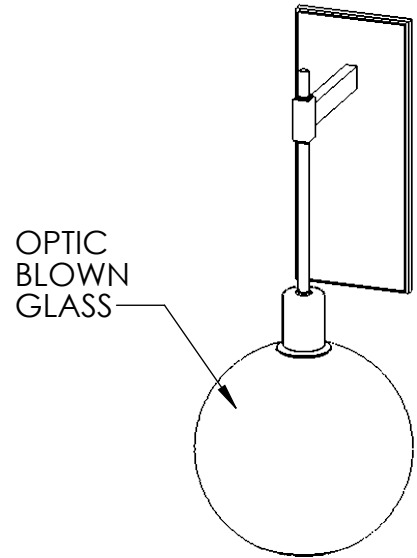

Collection: TERRA

Product #: IDB0047-22

All dimensions are shown in inches unless otherwise stated.
Visit hammertonstudio.com for product options and specifications.

Bulbs Not Included

8/17/2020 (A)

Mounting Packet: N	Electrical Type: INCANDESCENT
Approximate lbs.: 8	Bulb Qty: 1 Bulb Type: A
Finish: SEE WEB SITE FOR OPTIONS	Wattage: 40 Voltage: 120
Top Diffuser: N/A	Socket Type: MEDIUM, E26 BASE
Bottom Diffuser: OPEN	UL Location: DRY

Mounting Detail

MOUNTS DIRECTLY TO J-BOX

All Hammerton fixtures are handcrafted by artisans. Subtle imperfections reflect the mark of the artisan and should be expected in any handcrafted product. Dimensions may vary up to 7/8".