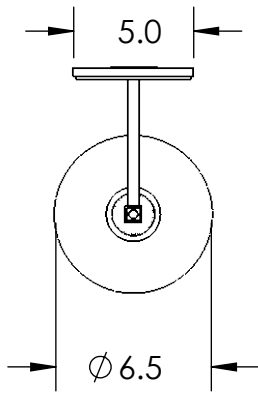

Collection: ELLISE

Product #: IDB0035-24

All dimensions are shown in inches unless otherwise stated.
 Visit hammertonstudio.com for product options and specifications.

Bulbs Not Included

8/28/2020 (A)

Mounting Packet: N	Electrical Type: INCANDESCENT
Approximate lbs.: 8	Bulb Qty: 1 Bulb Type: A
Finish: SEE WEB SITE FOR OPTIONS	Wattage: 40 Voltage: 120
Top Diffuser: N/A	Socket Type: MEDIUM, E26 BASE
Bottom Diffuser: OPEN	UL Location: DRY

Mounting Detail

MOUNTS DIRECTLY TO J-BOX

All Hammerton fixtures are handcrafted by artisans. Subtle imperfections reflect the mark of the artisan and should be expected in any handcrafted product. Dimensions may vary up to 7/8".