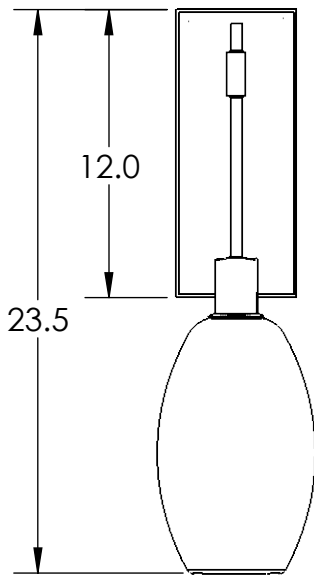

Collection: ELLISE

Product #: IDB0035-24

All dimensions are shown in inches unless otherwise stated.
 Visit hammertonstudio.com for product options and specifications.

Bulbs Not Included

8/28/2020 (A)

Mounting Packet: N	Electrical Type: INCANDESCENT
Approximate lbs.: 8	Bulb Qty: 1 Bulb Type: A
Finish: SEE WEB SITE FOR OPTIONS	Wattage: 40 Voltage: 120
Top Diffuser: N/A	Socket Type: MEDIUM, E26 BASE
Bottom Diffuser: OPEN	UL Location: DRY

Mounting Detail

MOUNTS DIRECTLY TO J-BOX

All Hammerton fixtures are handcrafted by artisans. Subtle imperfections reflect the mark of the artisan and should be expected in any handcrafted product. Dimensions may vary up to 7/8".