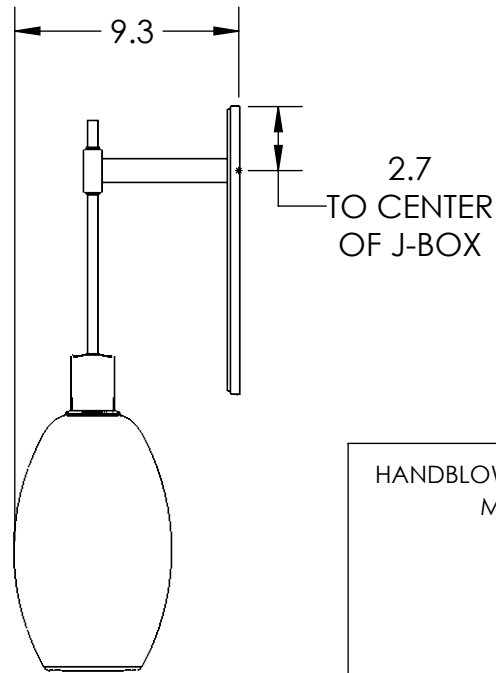

Collection: ELLISE

Product #: IDB0035-24

All dimensions are shown in inches unless otherwise stated.
 Visit hammertonstudio.com for product options and specifications.

Bulbs Not Included

8/28/2020 (A)

Mounting Packet: N	Electrical Type: INCANDESCENT
Approximate lbs.: 8	Bulb Qty: 1 Bulb Type: A
Finish: SEE WEB SITE FOR OPTIONS	Wattage: 40 Voltage: 120
Top Diffuser: N/A	Socket Type: MEDIUM, E26 BASE
Bottom Diffuser: OPEN	UL Location: DRY

Mounting Detail

MOUNTS DIRECTLY TO J-BOX

All Hammerton fixtures are handcrafted by artisans. Subtle imperfections reflect the mark of the artisan and should be expected in any handcrafted product. Dimensions may vary up to 7/8".