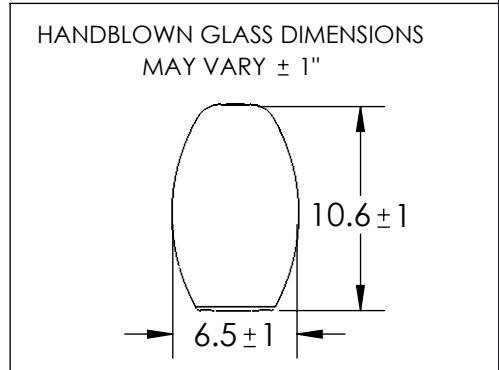

Collection: ELLISE

Product #: IDB0035-24

All dimensions are shown in inches unless otherwise stated.
 Visit hammertonstudio.com for product options and specifications.

Bulbs Not Included

8/28/2020 (A)

Mounting Packet: N	Electrical Type: INCANDESCENT
Approximate lbs.: 8	Bulb Qty: 1 Bulb Type: A
Finish: SEE WEB SITE FOR OPTIONS	Wattage: 40 Voltage: 120
Top Diffuser: N/A	Socket Type: MEDIUM, E26 BASE
Bottom Diffuser: OPEN	UL Location: DRY

Mounting Detail

MOUNTS DIRECTLY TO J-BOX

All Hammerton fixtures are handcrafted by artisans. Subtle imperfections reflect the mark of the artisan and should be expected in any handcrafted product. Dimensions may vary up to 7/8".