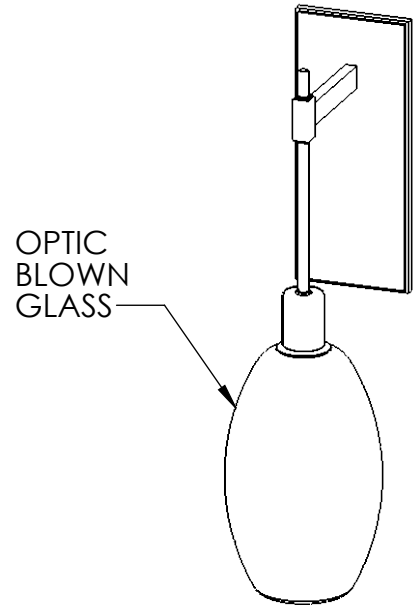

Collection: ELLISE

Product #: IDB0035-24

All dimensions are shown in inches unless otherwise stated.
 Visit hammertonstudio.com for product options and specifications.

Bulbs Not Included

8/28/2020 (A)

Mounting Packet: N	Electrical Type: INCANDESCENT
Approximate lbs.: 8	Bulb Qty: 1 Bulb Type: A
Finish: SEE WEB SITE FOR OPTIONS	Wattage: 40 Voltage: 120
Top Diffuser: N/A	Socket Type: MEDIUM, E26 BASE
Bottom Diffuser: OPEN	UL Location: DRY

Mounting Detail

MOUNTS DIRECTLY TO J-BOX

All Hammerton fixtures are handcrafted by artisans. Subtle imperfections reflect the mark of the artisan and should be expected in any handcrafted product. Dimensions may vary up to 7/8".