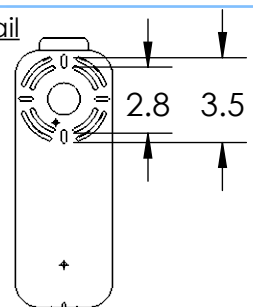

Collection: ELLISE

Product #: IDB0035-24

All dimensions are shown in inches unless otherwise stated.
 Visit hammertonstudio.com for product options and specifications.

Bulbs Not Included

8/28/2020 (A)

Mounting Packet: N	Electrical Type: INCANDESCENT
Approximate lbs.: 8	Bulb Qty: 1 Bulb Type: A
Finish: SEE WEB SITE FOR OPTIONS	Wattage: 40 Voltage: 120
Top Diffuser: N/A	Socket Type: MEDIUM, E26 BASE
Bottom Diffuser: OPEN	UL Location: DRY

Mounting Detail

MOUNTS DIRECTLY TO J-BOX

All Hammerton fixtures are handcrafted by artisans. Subtle imperfections reflect the mark of the artisan and should be expected in any handcrafted product. Dimensions may vary up to 7/8".