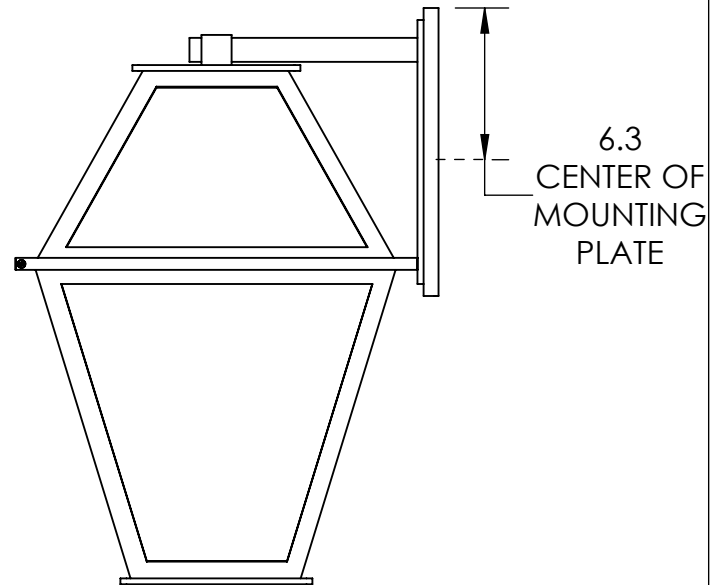

Collection:

Product #: ODB0043-AK

All dimensions are shown in inches unless otherwise stated. Visit hammertonstudio.com for product options.

6/8/2020 (A)

Mounting Packet: C	Weight(lbs.): 30	Electrical Type: LED	CCT: 3000 K
UL Location: WET	Elec. Qty: 3	Wattage: 13.5	Voltage: 120
Finish: SEE WEBSITE FOR OPTIONS	Source Lumens:	Ambient: 1200	
Top Diffuser: CLOSED METAL	Dimmable: ELV DIMMABLE		
Bottom Diffuser: OPEN	CRI: 90	Power Factor: >0.9	

All fixtures created by Hammerton are handcrafted by artisans. Dimensions may vary up to 7/8".

© Copyright 2020. All rights in design, detail or invention of this drawing are reserved as the property of Hammerton. Any imitation or adaptation without written consent is strictly prohibited.