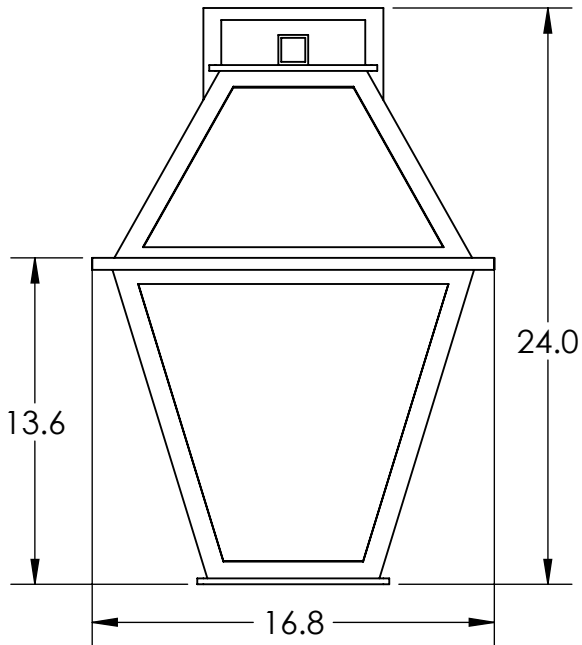

Collection:

Product #: ODB0043-AK

All dimensions are shown in inches unless otherwise stated. Visit hammertonstudio.com for product options.

6/8/2020 (A)

Mounting Packet: C	Weight(lbs.): 30	Electrical Type: LED	CCT: 3000 K
UL Location: WET	Elec. Qty: 3	Wattage: 13.5	Voltage: 120
Finish: SEE WEBSITE FOR OPTIONS	Source Lumens:	Ambient: 1200	
Top Diffuser: CLOSED METAL	Dimmable: ELV DIMMABLE		
Bottom Diffuser: OPEN	CRI: 90	Power Factor: >0.9	

All fixtures created by Hammerton are handcrafted by artisans. Dimensions may vary up to 7/8".

© Copyright 2020. All rights in design, detail or invention of this drawing are reserved as the property of Hammerton. Any imitation or adaptation without written consent is strictly prohibited.