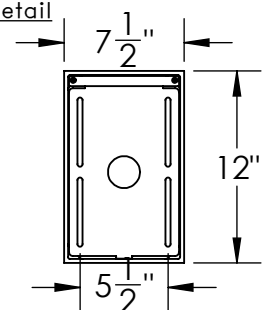

Canopy Mounting Detail

MOUNTS TO BUILDING STRUCTURE