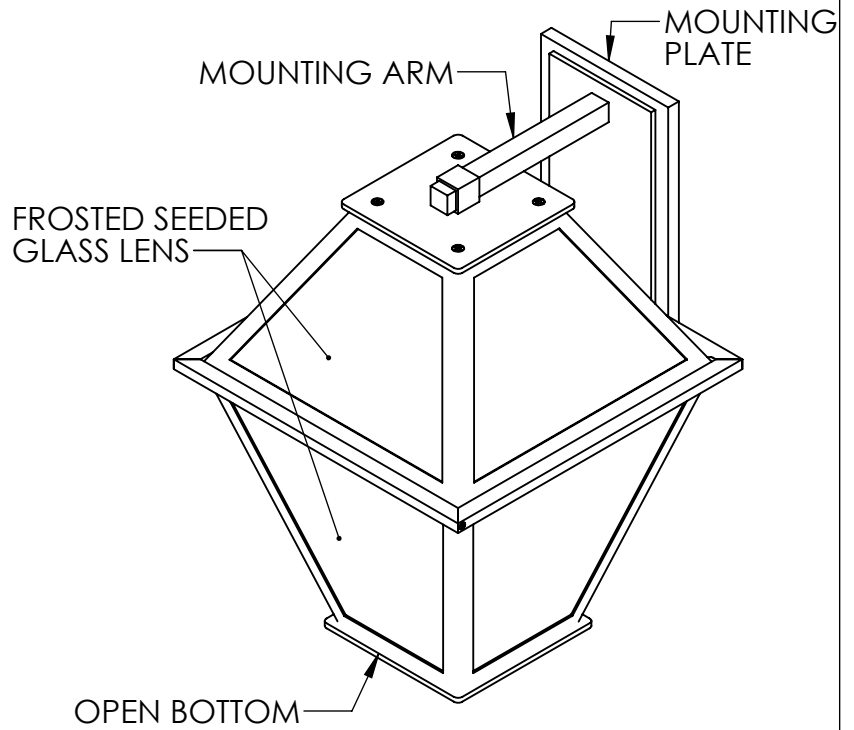

Collection:

Product #: ODB0043-AK

All dimensions are shown in inches unless otherwise stated. Visit hammertonstudio.com for product options.

6/8/2020 (A)

Mounting Packet: C	Weight(lbs.): 30	Electrical Type: LED	CCT: 3000 K
UL Location: WET	Elec. Qty: 3	Wattage: 13.5	Voltage: 120
Finish: SEE WEBSITE FOR OPTIONS	Source Lumens:	Ambient: 1200	
Top Diffuser: CLOSED METAL	Dimmable: ELV DIMMABLE		
Bottom Diffuser: OPEN	CRI: 90	Power Factor: >0.9	

All fixtures created by Hammerton are handcrafted by artisans. Dimensions may vary up to 7/8".

© Copyright 2020. All rights in design, detail or invention of this drawing are reserved as the property of Hammerton. Any imitation or adaptation without written consent is strictly prohibited.