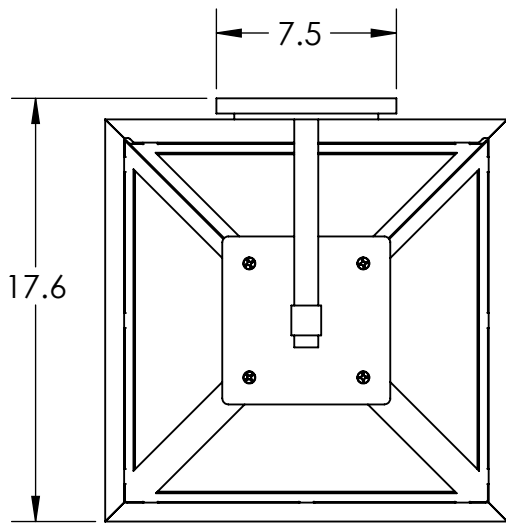

Collection:

Product #: ODB0043-AK

All dimensions are shown in inches unless otherwise stated. Visit hammertonstudio.com for product options.

6/8/2020 (A)

Mounting Packet: C	Weight(lbs.): 30	Electrical Type: LED	CCT: 3000 K
UL Location: WET	Elec. Qty: 3	Wattage: 13.5	Voltage: 120
Finish: SEE WEBSITE FOR OPTIONS	Source Lumens:	Ambient: 1200	
Top Diffuser: CLOSED METAL	Dimmable: ELV DIMMABLE		
Bottom Diffuser: OPEN	CRI: 90	Power Factor: >0.9	

All fixtures created by Hammerton are handcrafted by artisans. Dimensions may vary up to 7/8".

© Copyright 2020. All rights in design, detail or invention of this drawing are reserved as the property of Hammerton. Any imitation or adaptation without written consent is strictly prohibited.