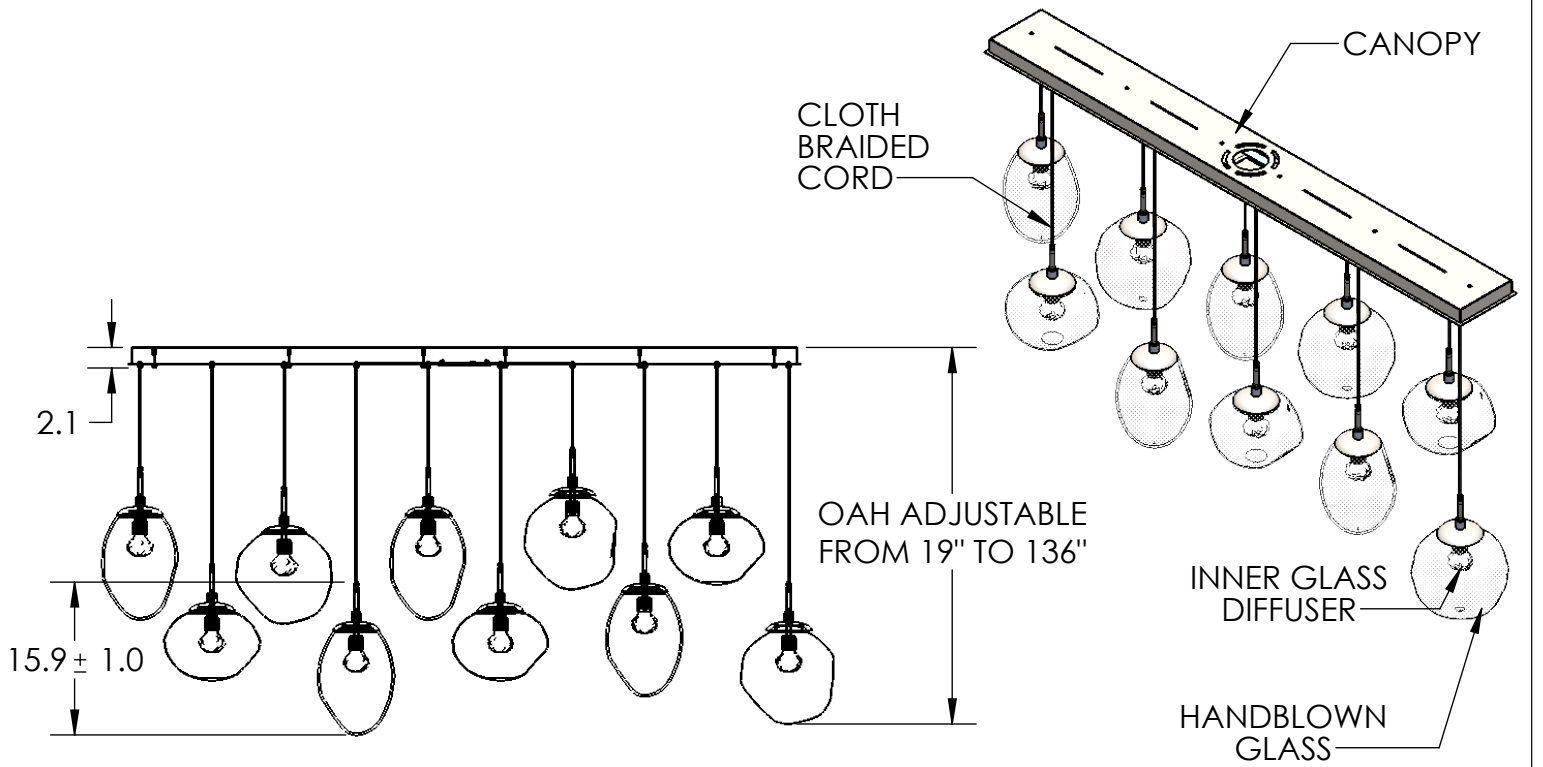

Collection: COSMOS (NEBULA)

Product #: PLB0069-10

EXTERIOR GLASS MAY VARY ±1"

GLASS OPTIONS		
INTERNAL GLASS		
		
ZIRCON	GEO	FLORET
EXTERIOR GLASS		
		
METEO	ASTER	NOVA

All dimensions are shown in inches unless otherwise stated. Visit hammertonsstudio.com for product options and specifications.

3/13/2020 (A)

Mounting Packet: R	Weight(lbs.): 115	Electrical Type: LED	CCT: 2700 K		
UL Location: DRY		Elec. Qty: 10	Wattage: 52		Voltage: 120
Finish: SEE WEBSITE FOR OPTIONS		Source Lumens:	Ambient: 3400		Down: 0
Top Diffuser: N/A		Dimmable:	Forward/Reverse Phase To 1%		
Bottom Diffuser: CLOSED GLASS		CRI: 93+	Power Factor: >0.9		
All fixtures created by Hammerton are handcrafted by artisans. Dimensions may vary up to 7/8".					
© Copyright 2020. All rights in design, detail or invention of this drawing are reserved as the property of Hammerton. Any imitation or adaptation without written consent is strictly prohibited.					
Hammerton Inc. 217 Wright Brothers Dr. Salt Lake City, UT 84116 (801)973-8095				MOUNTS TO BUILDING STRUCTURE	