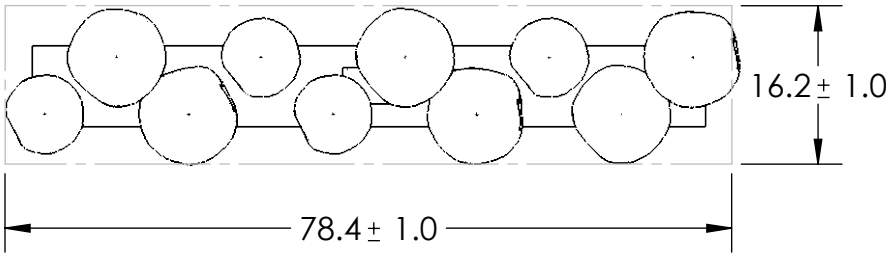

Collection: COSMOS (NEBULA)

Product #: PLB0069-10

EXTERIOR GLASS MAY VARY ±1"

GLASS OPTIONS		
INTERNAL GLASS		
		
ZIRCON	GEO	FLORET
EXTERIOR GLASS		
		
METEO	ASTER	NOVA

All dimensions are shown in inches unless otherwise stated. Visit hammertonsstudio.com for product options and specifications.

3/13/2020 (A)

Mounting Packet: R	Weight(lbs.): 115	Electrical Type: LED	CCT: 2700 K		
UL Location: DRY		Elec. Qty: 10	Wattage: 52		Voltage: 120
Finish: SEE WEBSITE FOR OPTIONS		Source Lumens:	Ambient: 3400		Down: 0
Top Diffuser: N/A		Dimmable:	Forward/Reverse Phase To 1%		
Bottom Diffuser: CLOSED GLASS		CRI: 93+	Power Factor: >0.9		
All fixtures created by Hammerton are handcrafted by artisans. Dimensions may vary up to 7/8".					
© Copyright 2020. All rights in design, detail or invention of this drawing are reserved as the property of Hammerton. Any imitation or adaptation without written consent is strictly prohibited.					
Hammerton Inc. 217 Wright Brothers Dr. Salt Lake City, UT 84116 (801)973-8095				MOUNTS TO BUILDING STRUCTURE	