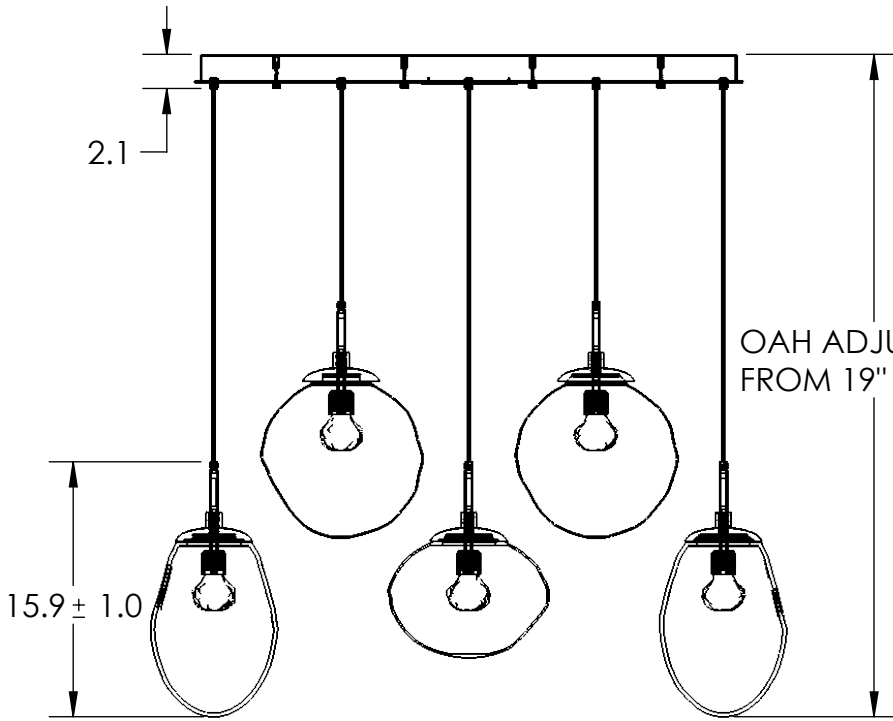

Collection: COSMOS (NEBULA)

Product #: PLB0069-05

EXTERIOR GLASS MAY VARY ±1"

GLASS OPTIONS

INTERNAL GLASS

ZIRCON

GEO

FLORET

EXTERIOR GLASS

METEO

ASTER

NOVA

All dimensions are shown in inches unless otherwise stated. Visit hammertonstudio.com for product options and specifications.

3/13/2020 (A)

| | | | |
|---------------------------------|---------------------------------------|----------------------|--------------|
| Mounting Packet: W | Weight(lbs.): 55 | Electrical Type: LED | CCT: 2700 K |
| UL Location: DRY | Elec. Qty: 5 | Wattage: 20 | Voltage: 120 |
| Finish: SEE WEBSITE FOR OPTIONS | Source Lumens: | Ambient: 1700 | Down: 0 |
| Top Diffuser: N/A | Dimmable: Forward/Reverse Phase To 1% | | |
| Bottom Diffuser: CLOSED GLASS | CRI: 93+ | Power Factor: >0.9 | |

All fixtures created by Hammerton are handcrafted by artisans. Dimensions may vary up to 7/8".

© Copyright 2020. All rights in design, detail or invention of this drawing are reserved as the property of Hammerton. Any imitation or adaptation without written consent is strictly prohibited.