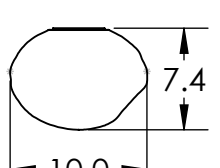

EXTERIOR GLASS

METEO

ASTER

NOVA

All dimensions are shown in inches unless otherwise stated. Visit hammertonstudio.com for product options and specifications.

3/13/2020 (A)

| | | | |
|---------------------------------|---------------------------------------|----------------------|--------------|
| Mounting Packet: W | Weight(lbs.): 55 | Electrical Type: LED | CCT: 2700 K |
| UL Location: DRY | Elec. Qty: 5 | Wattage: 20 | Voltage: 120 |
| Finish: SEE WEBSITE FOR OPTIONS | Source Lumens: | Ambient: 1700 | Down: 0 |
| Top Diffuser: N/A | Dimmable: Forward/Reverse Phase To 1% | | |
| Bottom Diffuser: CLOSED GLASS | CRI: 93+ | Power Factor: >0.9 | |

All fixtures created by Hammerton are handcrafted by artisans. Dimensions may vary up to 7/8".

© Copyright 2020. All rights in design, detail or invention of this drawing are reserved as the property of Hammerton. Any imitation or adaptation without written consent is strictly prohibited.