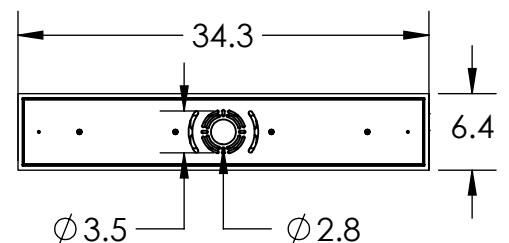

Canopy Mounting Detail

MOUNTS TO J-BOX AND CEILING