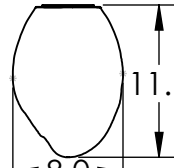

EXTERIOR GLASS

METEO

ASTER

NOVA

All dimensions are shown in inches unless otherwise stated. Visit hammertonstudio.com for product options and specifications.

3/13/2020 (A)

| | | | |
|---------------------------------|---------------------------------------|----------------------|--------------|
| Mounting Packet: W | Weight(lbs.): 55 | Electrical Type: LED | CCT: 2700 K |
| UL Location: DRY | Elec. Qty: 5 | Wattage: 20 | Voltage: 120 |
| Finish: SEE WEBSITE FOR OPTIONS | Source Lumens: | Ambient: 1700 | Down: 0 |
| Top Diffuser: N/A | Dimmable: Forward/Reverse Phase To 1% | | |
| Bottom Diffuser: CLOSED GLASS | CRI: 93+ | Power Factor: >0.9 | |

All fixtures created by Hammerton are handcrafted by artisans. Dimensions may vary up to 7/8".

© Copyright 2020. All rights in design, detail or invention of this drawing are reserved as the property of Hammerton. Any imitation or adaptation without written consent is strictly prohibited.