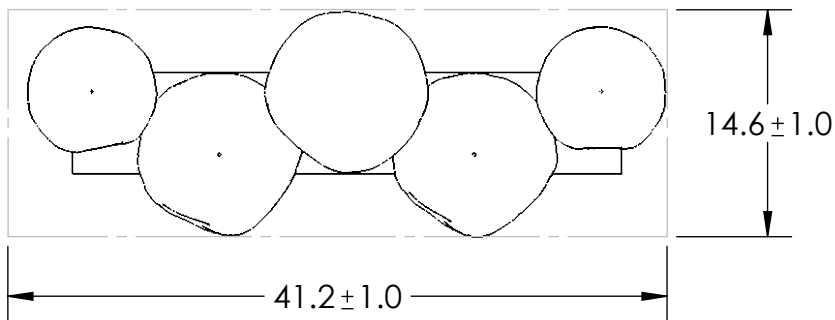

Collection: COSMOS (NEBULA)

Product #: PLB0069-05

EXTERIOR GLASS MAY VARY ±1"

GLASS OPTIONS

INTERNAL GLASS

ZIRCON

GEO

FLORET

EXTERIOR GLASS

METEO

ASTER

NOVA

All dimensions are shown in inches unless otherwise stated. Visit hammertonstudio.com for product options and specifications.

3/13/2020 (A)

| | | | |
|---------------------------------|---------------------------------------|----------------------|--------------|
| Mounting Packet: W | Weight(lbs.): 55 | Electrical Type: LED | CCT: 2700 K |
| UL Location: DRY | Elec. Qty: 5 | Wattage: 20 | Voltage: 120 |
| Finish: SEE WEBSITE FOR OPTIONS | Source Lumens: | Ambient: 1700 | Down: 0 |
| Top Diffuser: N/A | Dimmable: Forward/Reverse Phase To 1% | | |
| Bottom Diffuser: CLOSED GLASS | CRI: 93+ | Power Factor: >0.9 | |

All fixtures created by Hammerton are handcrafted by artisans. Dimensions may vary up to 7/8".

© Copyright 2020. All rights in design, detail or invention of this drawing are reserved as the property of Hammerton. Any imitation or adaptation without written consent is strictly prohibited.