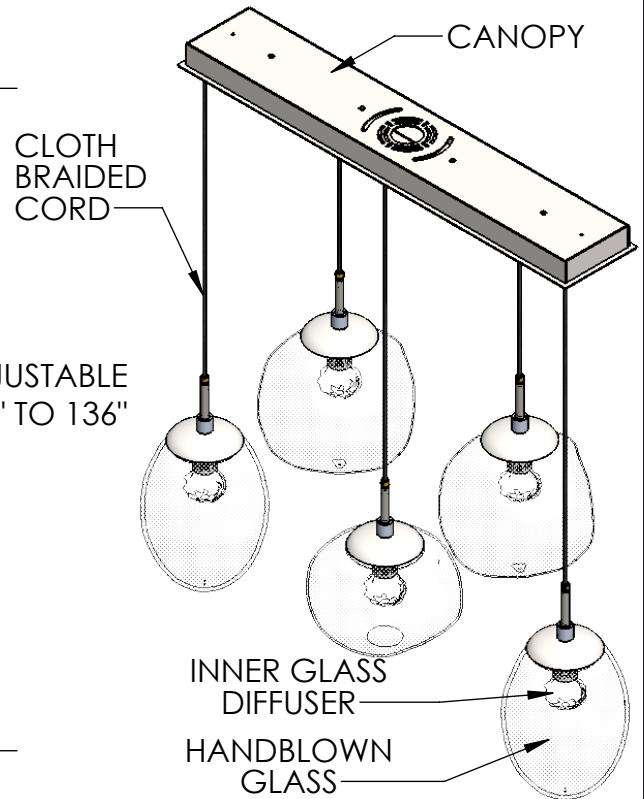

Collection: COSMOS (NEBULA)

Product #: PLB0069-05

EXTERIOR GLASS MAY VARY ±1"

GLASS OPTIONS

INTERNAL GLASS

ZIRCON

GEO

FLORET

EXTERIOR GLASS

METEO

ASTER

NOVA

All dimensions are shown in inches unless otherwise stated. Visit hammertonstudio.com for product options and specifications.

3/13/2020 (A)

| | | | |
|---------------------------------|---------------------------------------|----------------------|--------------|
| Mounting Packet: W | Weight(lbs.): 55 | Electrical Type: LED | CCT: 2700 K |
| UL Location: DRY | Elec. Qty: 5 | Wattage: 20 | Voltage: 120 |
| Finish: SEE WEBSITE FOR OPTIONS | Source Lumens: | Ambient: 1700 | Down: 0 |
| Top Diffuser: N/A | Dimmable: Forward/Reverse Phase To 1% | | |
| Bottom Diffuser: CLOSED GLASS | CRI: 93+ | Power Factor: >0.9 | |

All fixtures created by Hammerton are handcrafted by artisans. Dimensions may vary up to 7/8".

© Copyright 2020. All rights in design, detail or invention of this drawing are reserved as the property of Hammerton. Any imitation or adaptation without written consent is strictly prohibited.