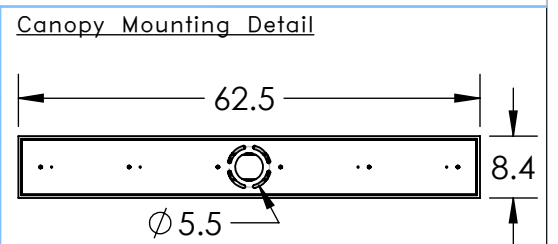

Collection: NOVA (NEBULA)

Product #: PLB0068-09

INNER GLASS DIFFUSER OPTIONS QTY: 9

	Floret HAND-FORMED GLASS
	Geo CAST GLASS
	Zircon CAST GLASS

All dimensions are shown in inches unless otherwise stated. Visit hammertonstudio.com for product options.

2/13/2020 (A)

Mounting Packet: R	Weight(lbs.):95	Electrical Type: LED	CCT: 2700 K
UL Location: DRY	Elec. Qty:9	Wattage: 47	Voltage: 120
Finish: SEE WEBSITE FOR OPTIONS	Source Lumens:	Ambient:3060	Down: 0
Top Diffuser: N/A	Dimmable: Forward/Reverse Phase To 1%		
Bottom Diffuser: CLOSED GLASS	CRI: 93+	Power Factor: >0.9	

All fixtures created by Hammerton are handcrafted by artisans. Dimensions may vary up to 7/8".

© Copyright 2020. All rights in design, detail or invention of this drawing are reserved as the property of Hammerton. Any imitation or adaptation without written consent is strictly prohibited.