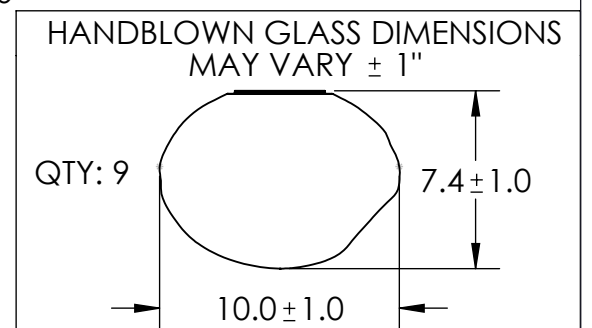

Collection: NOVA (NEBULA)

Product #: PLB0068-09

INNER GLASS DIFFUSER OPTIONS QTY: 9

	Floret HAND-FORMED GLASS
	Geo CAST GLASS
	Zircon CAST GLASS

All dimensions are shown in inches unless otherwise stated. Visit hammertonstudio.com for product options.

2/13/2020 (A)

Mounting Packet: R	Weight(lbs.):95	Electrical Type: LED	CCT: 2700 K
UL Location: DRY	Elec. Qty:9	Wattage: 47	Voltage: 120
Finish: SEE WEBSITE FOR OPTIONS	Source Lumens:	Ambient:3060	Down: 0
Top Diffuser: N/A	Dimmable: Forward/Reverse Phase To 1%		
Bottom Diffuser: CLOSED GLASS	CRI: 93+	Power Factor: >0.9	

All fixtures created by Hammerton are handcrafted by artisans. Dimensions may vary up to 7/8".

© Copyright 2020. All rights in design, detail or invention of this drawing are reserved as the property of Hammerton. Any imitation or adaptation without written consent is strictly prohibited.