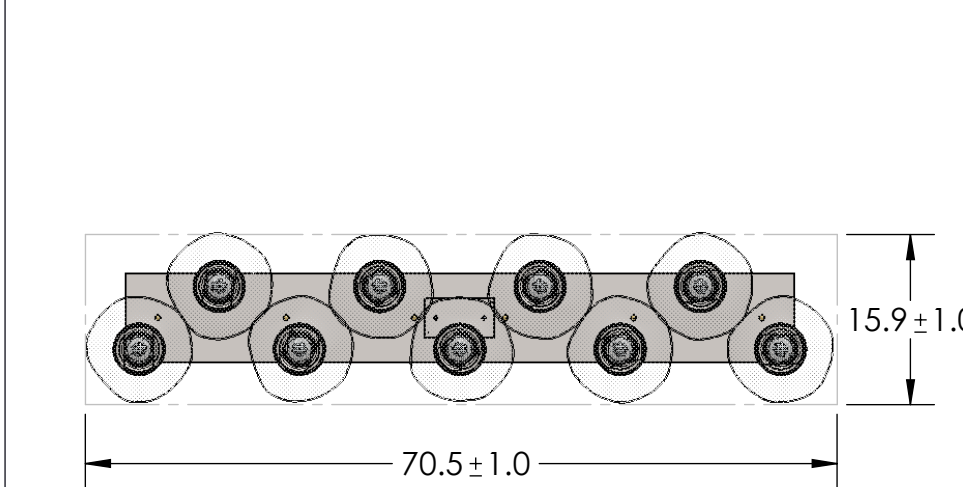

Collection: NOVA (NEBULA)

Product #: PLB0068-09

INNER GLASS DIFFUSER OPTIONS QTY: 9

	Floret HAND-FORMED GLASS
	Geo CAST GLASS
	Zircon CAST GLASS

All dimensions are shown in inches unless otherwise stated. Visit hammertonstudio.com for product options.

2/13/2020 (A)

Mounting Packet: R	Weight(lbs.):95	Electrical Type: LED	CCT: 2700 K
UL Location: DRY	Elec. Qty:9	Wattage: 47	Voltage: 120
Finish: SEE WEBSITE FOR OPTIONS	Source Lumens:	Ambient:3060	Down: 0
Top Diffuser: N/A	Dimmable: Forward/Reverse Phase To 1%		
Bottom Diffuser: CLOSED GLASS	CRI: 93+	Power Factor: >0.9	

All fixtures created by Hammerton are handcrafted by artisans. Dimensions may vary up to 7/8".

© Copyright 2020. All rights in design, detail or invention of this drawing are reserved as the property of Hammerton. Any imitation or adaptation without written consent is strictly prohibited.