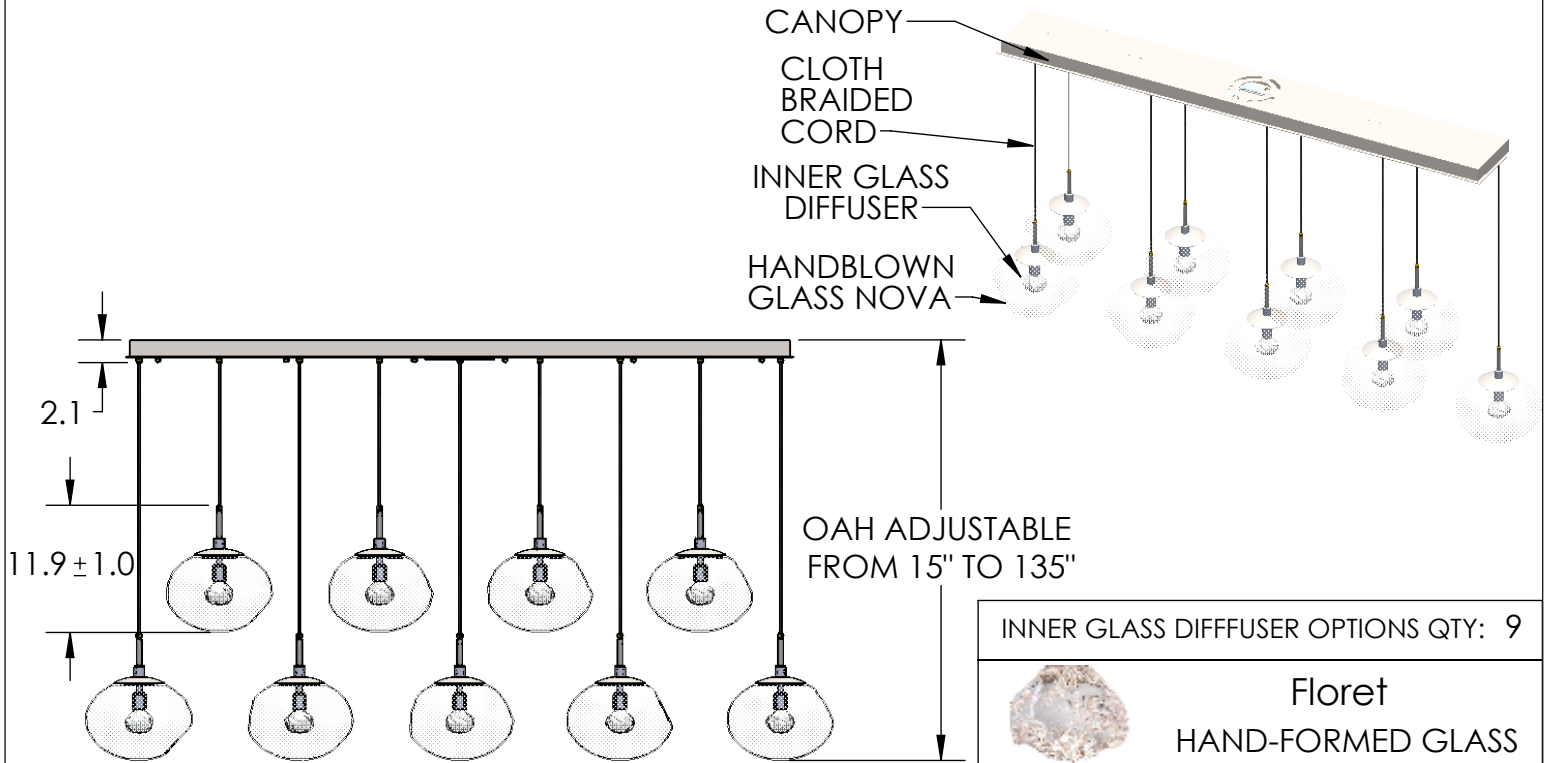

Collection: NOVA (NEBULA)

Product #: PLB0068-09

INNER GLASS DIFFUSER OPTIONS QTY: 9

	Floret HAND-FORMED GLASS
	Geo CAST GLASS
	Zircon CAST GLASS

All dimensions are shown in inches unless otherwise stated. Visit hammertonstudio.com for product options.

2/13/2020 (A)

Mounting Packet: R	Weight(lbs.):95	Electrical Type: LED	CCT: 2700 K
UL Location: DRY	Elec. Qty:9	Wattage: 47	Voltage: 120
Finish: SEE WEBSITE FOR OPTIONS	Source Lumens:	Ambient:3060	Down: 0
Top Diffuser: N/A	Dimmable: Forward/Reverse Phase To 1%		
Bottom Diffuser: CLOSED GLASS	CRI: 93+	Power Factor: >0.9	

All fixtures created by Hammerton are handcrafted by artisans. Dimensions may vary up to 7/8".

© Copyright 2020. All rights in design, detail or invention of this drawing are reserved as the property of Hammerton. Any imitation or adaptation without written consent is strictly prohibited.