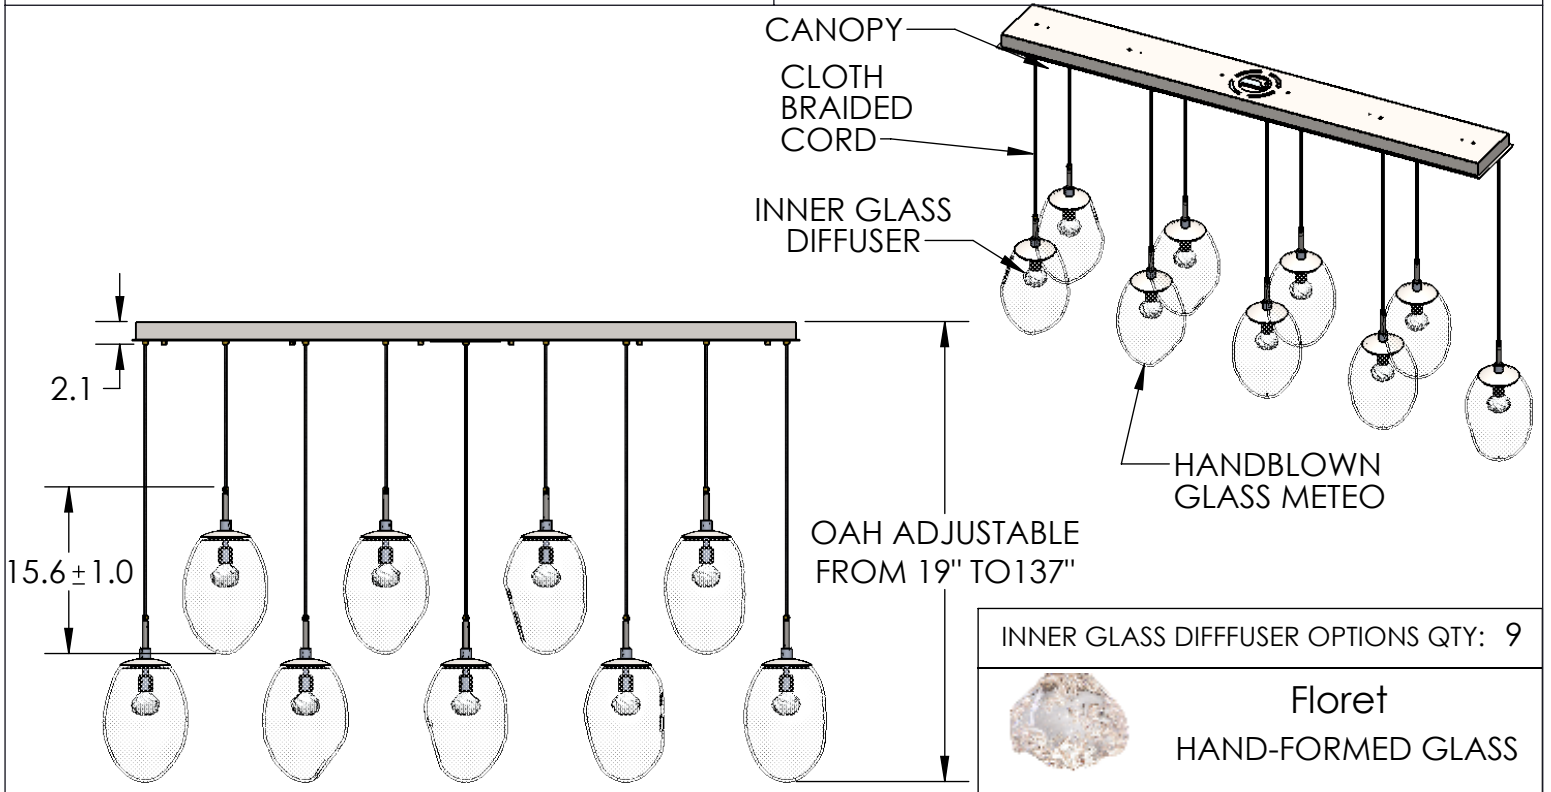

Collection: METEO (NEBULA)

Product #: PLB0067-09

INNER GLASS DIFFUSER OPTIONS QTY: 9

	Floret HAND-FORMED GLASS
	Geo CAST GLASS
	Zircon CAST GLASS

All dimensions are shown in inches unless otherwise stated. Visit hammertonstudio.com for product options.

2/13/2020 (A)

Mounting Packet: R	Weight(lbs.):93	Electrical Type: LED	CCT: 2700 K
UL Location: DRY	Elec. Qty:9	Wattage: 47	Voltage: 120
Finish: SEE WEBSITE FOR OPTIONS	Source Lumens:	Ambient:3060	Down: 0
Top Diffuser: N/A	Dimmable: Forward/Reverse Phase To 1%		
Bottom Diffuser: CLOSED GLASS	CRI: 93+	Power Factor: >0.9	

All fixtures created by Hammerton are handcrafted by artisans. Dimensions may vary up to 7/8".

© Copyright 2020. All rights in design, detail or invention of this drawing are reserved as the property of Hammerton. Any imitation or adaptation without written consent is strictly prohibited.