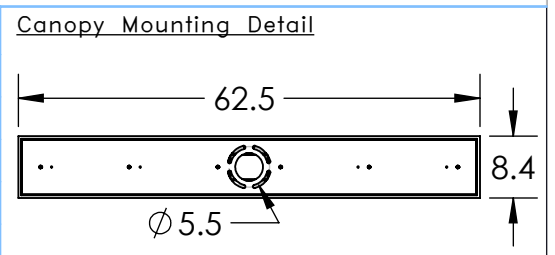

Collection: METEO (NEBULA)

Product #: PLB0067-09

INNER GLASS DIFFUSER OPTIONS QTY: 9

	Floret HAND-FORMED GLASS
	Geo CAST GLASS
	Zircon CAST GLASS

All dimensions are shown in inches unless otherwise stated. Visit hammertonstudio.com for product options.

2/13/2020 (A)

Mounting Packet: R	Weight(lbs.):93	Electrical Type: LED	CCT: 2700 K
UL Location: DRY	Elec. Qty:9	Wattage: 47	Voltage: 120
Finish: SEE WEBSITE FOR OPTIONS	Source Lumens:	Ambient:3060	Down: 0
Top Diffuser: N/A	Dimmable: Forward/Reverse Phase To 1%		
Bottom Diffuser: CLOSED GLASS	CRI: 93+	Power Factor: >0.9	

All fixtures created by Hammerton are handcrafted by artisans. Dimensions may vary up to 7/8".

© Copyright 2020. All rights in design, detail or invention of this drawing are reserved as the property of Hammerton. Any imitation or adaptation without written consent is strictly prohibited.