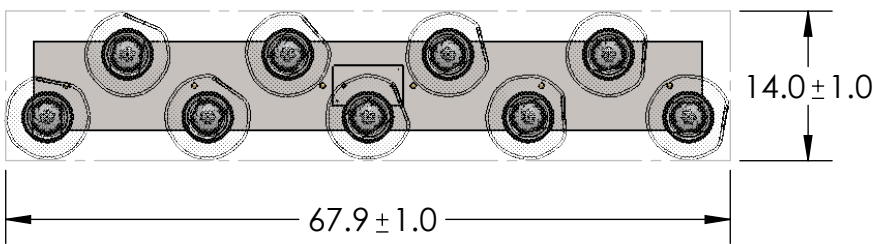

Collection: METEO (NEBULA)

Product #: PLB0067-09

INNER GLASS DIFFUSER OPTIONS QTY: 9

	Floret HAND-FORMED GLASS
	Geo CAST GLASS
	Zircon CAST GLASS

All dimensions are shown in inches unless otherwise stated. Visit hammertonstudio.com for product options.

2/13/2020 (A)

Mounting Packet: R	Weight(lbs.):93	Electrical Type: LED	CCT: 2700 K
UL Location: DRY	Elec. Qty:9	Wattage: 47	Voltage: 120
Finish: SEE WEBSITE FOR OPTIONS	Source Lumens:	Ambient:3060	Down: 0
Top Diffuser: N/A	Dimmable: Forward/Reverse Phase To 1%		
Bottom Diffuser: CLOSED GLASS	CRI: 93+	Power Factor: >0.9	

All fixtures created by Hammerton are handcrafted by artisans. Dimensions may vary up to 7/8".

© Copyright 2020. All rights in design, detail or invention of this drawing are reserved as the property of Hammerton. Any imitation or adaptation without written consent is strictly prohibited.