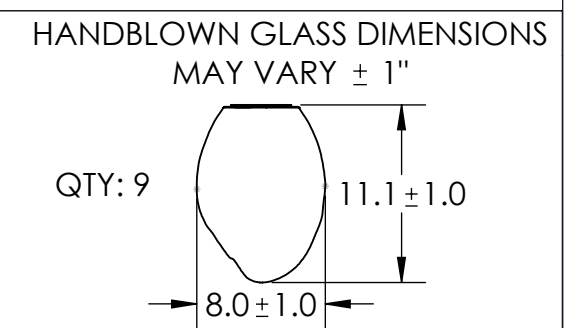

Collection: METEO (NEBULA)

Product #: PLB0067-09

INNER GLASS DIFFUSER OPTIONS QTY: 9

	Floret HAND-FORMED GLASS
	Geo CAST GLASS
	Zircon CAST GLASS

All dimensions are shown in inches unless otherwise stated. Visit hammertonstudio.com for product options.

2/13/2020 (A)

Mounting Packet: R	Weight(lbs.):93	Electrical Type: LED	CCT: 2700 K
UL Location: DRY	Elec. Qty:9	Wattage: 47	Voltage: 120
Finish: SEE WEBSITE FOR OPTIONS	Source Lumens:	Ambient:3060	Down: 0
Top Diffuser: N/A	Dimmable: Forward/Reverse Phase To 1%		
Bottom Diffuser: CLOSED GLASS	CRI: 93+	Power Factor: >0.9	

All fixtures created by Hammerton are handcrafted by artisans. Dimensions may vary up to 7/8".

© Copyright 2020. All rights in design, detail or invention of this drawing are reserved as the property of Hammerton. Any imitation or adaptation without written consent is strictly prohibited.