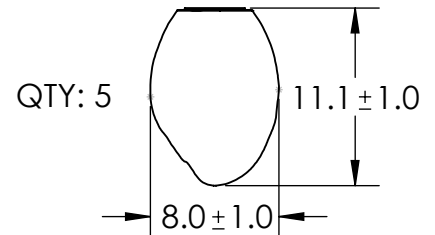

Collection: METEO (NEBULA)

Product #: PLB0067-05

INNER GLASS DIFFUSER OPTIONS QTY: 5

Floret  
HAND-FORMED GLASS

Geo  
CAST GLASS

Zircon  
CAST GLASS

HANDBLOWN GLASS DIMENSIONS  
MAY VARY ± 1"

All dimensions are shown in inches unless otherwise stated. Visit [hammertonstudio.com](http://hammertonstudio.com) for product options.

2/13/2020 (A)

Mounting Packet: X	Weight(lbs.):58	Electrical Type: LED	CCT: 2700 K
UL Location: DRY	Elec. Qty:5	Wattage: 26	Voltage: 120
Finish: SEE WEBSITE FOR OPTIONS	Source Lumens:	Ambient:1700	Down: 0
Top Diffuser: N/A	Dimmable: Forward/Reverse Phase To 1%		
Bottom Diffuser: CLOSED GLASS	CRI: 93+	Power Factor: >0.9	

All fixtures created by Hammerton are handcrafted by artisans. Dimensions may vary up to 7/8".

© Copyright 2020. All rights in design, detail or invention of this drawing are reserved as the property of Hammerton. Any imitation or adaptation without written consent is strictly prohibited.