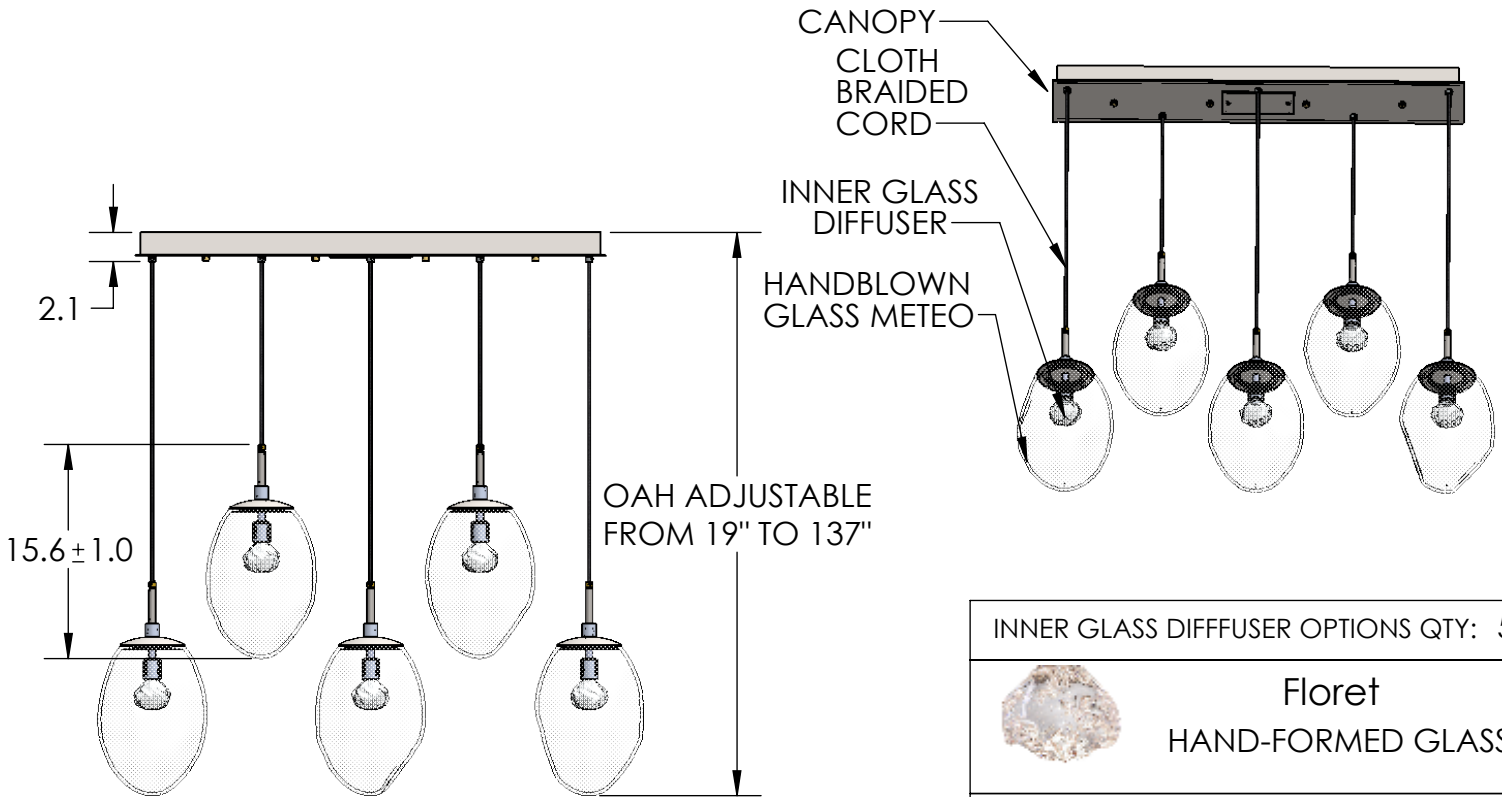

Collection: METEO (NEBULA)

Product #: PLB0067-05

INNER GLASS DIFFUSER OPTIONS QTY: 5

Floret  
HAND-FORMED GLASS

Geo  
CAST GLASS

Zircon  
CAST GLASS

HANDBLOWN GLASS DIMENSIONS  
MAY VARY ± 1"

All dimensions are shown in inches unless otherwise stated. Visit [hammertonstudio.com](http://hammertonstudio.com) for product options.

2/13/2020 (A)

Mounting Packet: X	Weight(lbs.):58	Electrical Type: LED	CCT: 2700 K
UL Location: DRY	Elec. Qty:5	Wattage: 26	Voltage: 120
Finish: SEE WEBSITE FOR OPTIONS	Source Lumens:	Ambient:1700	Down: 0
Top Diffuser: N/A	Dimmable: Forward/Reverse Phase To 1%		
Bottom Diffuser: CLOSED GLASS	CRI: 93+	Power Factor: >0.9	

All fixtures created by Hammerton are handcrafted by artisans. Dimensions may vary up to 7/8".

© Copyright 2020. All rights in design, detail or invention of this drawing are reserved as the property of Hammerton. Any imitation or adaptation without written consent is strictly prohibited.

Canopy Mounting Detail

MOUNTS TO J-BOX AND CEILING