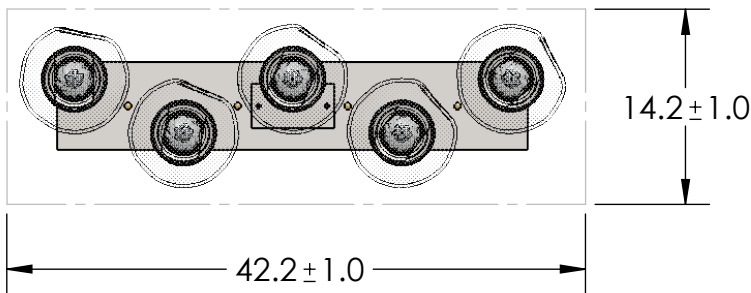

Collection: METEO (NEBULA)

Product #: PLB0067-05

INNER GLASS DIFFUSER OPTIONS QTY: 5

Floret  
HAND-FORMED GLASS

Geo  
CAST GLASS

Zircon  
CAST GLASS

HANDBLOWN GLASS DIMENSIONS  
MAY VARY ± 1"

All dimensions are shown in inches unless otherwise stated. Visit [hammertonstudio.com](http://hammertonstudio.com) for product options.

2/13/2020 (A)

Mounting Packet: X	Weight(lbs.):58	Electrical Type: LED	CCT: 2700 K
UL Location: DRY	Elec. Qty:5	Wattage: 26	Voltage: 120
Finish: SEE WEBSITE FOR OPTIONS	Source Lumens:	Ambient:1700	Down: 0
Top Diffuser: N/A	Dimmable: Forward/Reverse Phase To 1%		
Bottom Diffuser: CLOSED GLASS	CRI: 93+	Power Factor: >0.9	

All fixtures created by Hammerton are handcrafted by artisans. Dimensions may vary up to 7/8".

© Copyright 2020. All rights in design, detail or invention of this drawing are reserved as the property of Hammerton. Any imitation or adaptation without written consent is strictly prohibited.