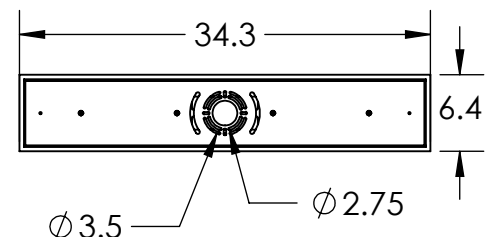

All dimensions are shown in inches unless otherwise stated. Visit hammertonstudio.com for product options.

2/13/2020 (A)

Mounting Packet: X	Weight(lbs.):58	Electrical Type: LED	CCT: 2700 K
UL Location: DRY	Elec. Qty:5	Wattage: 26	Voltage: 120
Finish: SEE WEBSITE FOR OPTIONS	Source Lumens:	Ambient:1700	Down: 0
Top Diffuser: N/A	Dimmable: Forward/Reverse Phase To 1%		
Bottom Diffuser: CLOSED GLASS	CRI: 93+	Power Factor: >0.9	

All fixtures created by Hammerton are handcrafted by artisans. Dimensions may vary up to 7/8".

© Copyright 2020. All rights in design, detail or invention of this drawing are reserved as the property of Hammerton. Any imitation or adaptation without written consent is strictly prohibited.

Canopy Mounting Detail