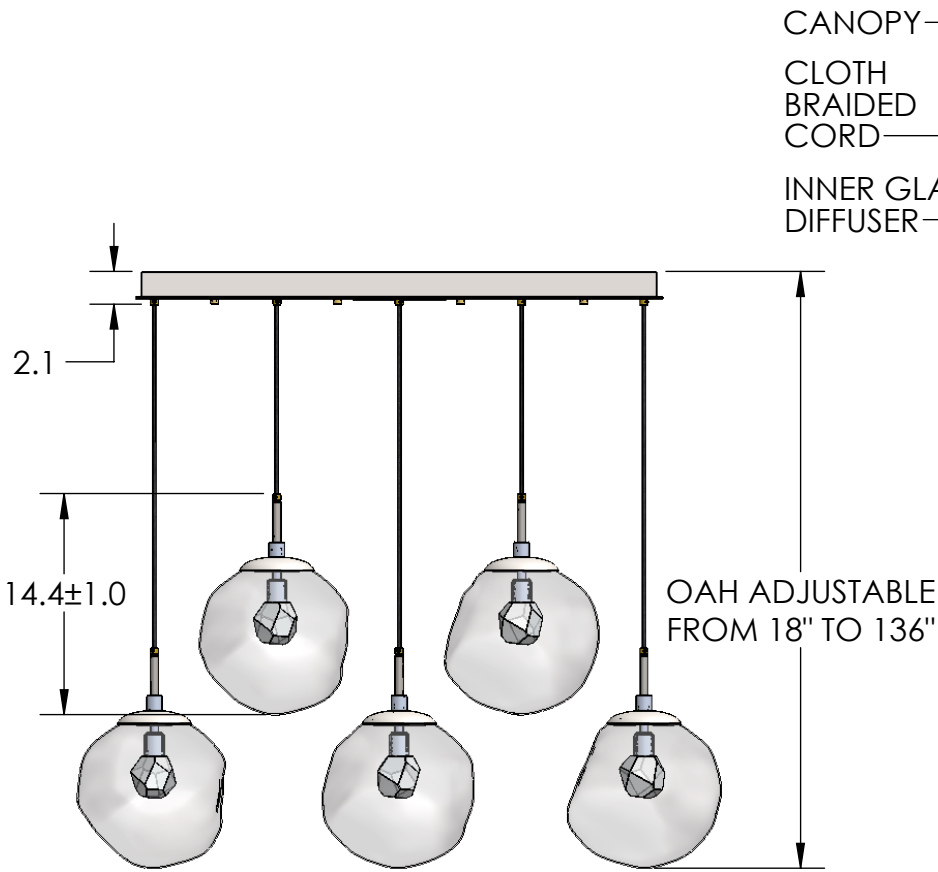

Collection: ASTER (NEBULA)

Product #: PLB0066-05-L1

INNER GLASS DIFFUSER OPTIONS QTY: 5

	Floret HAND-FORMED GLASS
	Geo CAST GLASS
	Zircon CAST GLASS

HANDBLOWN GLASS DIMENSIONS MAY VARY ± 1"

All dimensions are shown in inches unless otherwise stated. Visit hammertonstudio.com for product options.

2/7/2020 (A)

Mounting Packet: R	Weight(lbs.):58	Electrical Type: LED	CCT: 2700 K
UL Location: DRY	Elec. Qty: 5	Wattage: 26	Voltage: 120
Finish: SEE WEBSITE FOR OPTIONS	Source Lumens: Ambient:1700	Down:0	
Top Diffuser: N/A	Dimmable: Forward/Reverse Phase To 1%		
Bottom Diffuser: CLOSED GLASS	CRI: 93+	Power Factor: >0.9	

Canopy Mounting Detail

MOUNTS TO J-BOX AND CEILING

All fixtures created by Hammerton are handcrafted by artisans. Dimensions may vary up to 7/8".

© Copyright 2020. All rights in design, detail or invention of this drawing are reserved as the property of Hammerton. Any imitation or adaptation without written consent is strictly prohibited.