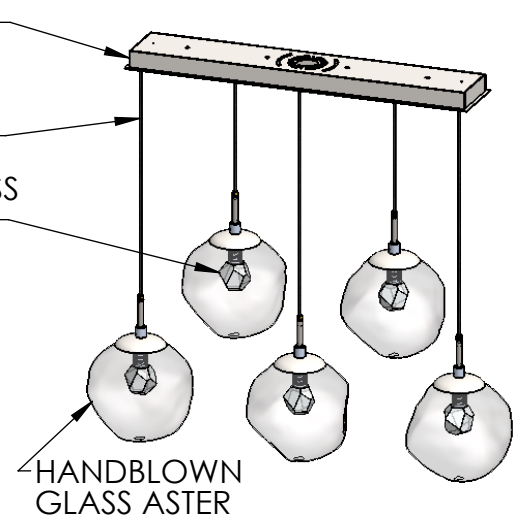

Collection: ASTER (NEBULA)

Product #: PLB0066-05-L1

INNER GLASS DIFFUSER OPTIONS QTY: 5

	Floret HAND-FORMED GLASS
	Geo CAST GLASS
	Zircon CAST GLASS

HANDBLOWN GLASS DIMENSIONS MAY VARY ± 1"

All dimensions are shown in inches unless otherwise stated. Visit hammertonstudio.com for product options.

2/7/2020 (A)

Mounting Packet: R	Weight(lbs.):58	Electrical Type: LED	CCT: 2700 K
UL Location: DRY	Elec. Qty: 5	Wattage: 26	Voltage: 120
Finish: SEE WEBSITE FOR OPTIONS	Source Lumens: Ambient:1700	Down:0	
Top Diffuser: N/A	Dimmable: Forward/Reverse Phase To 1%		
Bottom Diffuser: CLOSED GLASS	CRI: 93+	Power Factor: >0.9	

Canopy Mounting Detail

MOUNTS TO J-BOX AND CEILING

All fixtures created by Hammerton are handcrafted by artisans. Dimensions may vary up to 7/8".

© Copyright 2020. All rights in design, detail or invention of this drawing are reserved as the property of Hammerton. Any imitation or adaptation without written consent is strictly prohibited.