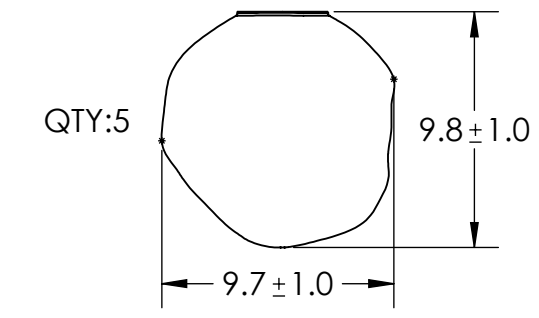

Collection: ASTER (NEBULA)

Product #: PLB0066-05-L1

INNER GLASS DIFFUSER OPTIONS QTY: 5

	Floret HAND-FORMED GLASS
	Geo CAST GLASS
	Zircon CAST GLASS

HANDBLOWN GLASS DIMENSIONS MAY VARY ± 1"

All dimensions are shown in inches unless otherwise stated. Visit hammertonstudio.com for product options.

2/7/2020 (A)

Mounting Packet: R	Weight(lbs.):58	Electrical Type: LED	CCT: 2700 K
UL Location: DRY	Elec. Qty: 5	Wattage: 26	Voltage: 120
Finish: SEE WEBSITE FOR OPTIONS	Source Lumens: Ambient:1700	Down:0	
Top Diffuser: N/A	Dimmable: Forward/Reverse Phase To 1%		
Bottom Diffuser: CLOSED GLASS	CRI: 93+	Power Factor: >0.9	

Canopy Mounting Detail

MOUNTS TO J-BOX AND CEILING

All fixtures created by Hammerton are handcrafted by artisans. Dimensions may vary up to 7/8".

© Copyright 2020. All rights in design, detail or invention of this drawing are reserved as the property of Hammerton. Any imitation or adaptation without written consent is strictly prohibited.