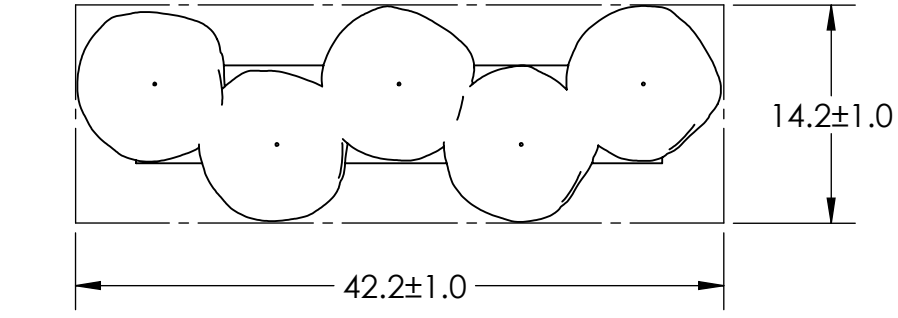

Collection: ASTER (NEBULA)

Product #: PLB0066-05-L1

INNER GLASS DIFFUSER OPTIONS QTY: 5

	Floret HAND-FORMED GLASS
	Geo CAST GLASS
	Zircon CAST GLASS

HANDBLOWN GLASS DIMENSIONS MAY VARY ± 1"

All dimensions are shown in inches unless otherwise stated. Visit hammertonstudio.com for product options.

2/7/2020 (A)

Mounting Packet: R	Weight(lbs.):58	Electrical Type: LED	CCT: 2700 K
UL Location: DRY	Elec. Qty: 5	Wattage: 26	Voltage: 120
Finish: SEE WEBSITE FOR OPTIONS	Source Lumens: Ambient:1700	Down:0	
Top Diffuser: N/A	Dimmable: Forward/Reverse Phase To 1%		
Bottom Diffuser: CLOSED GLASS	CRI: 93+	Power Factor: >0.9	

Canopy Mounting Detail

MOUNTS TO J-BOX AND CEILING

All fixtures created by Hammerton are handcrafted by artisans. Dimensions may vary up to 7/8".

© Copyright 2020. All rights in design, detail or invention of this drawing are reserved as the property of Hammerton. Any imitation or adaptation without written consent is strictly prohibited.