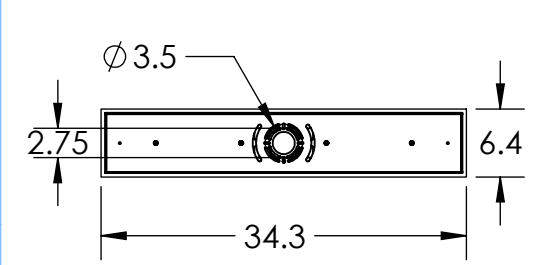

Collection: ASTER (NEBULA)

Product #: PLB0066-05-L1

INNER GLASS DIFFUSER OPTIONS QTY: 5

	Floret HAND-FORMED GLASS
	Geo CAST GLASS
	Zircon CAST GLASS

HANDBLOWN GLASS DIMENSIONS MAY VARY ± 1"

All dimensions are shown in inches unless otherwise stated. Visit hammertonstudio.com for product options.

2/7/2020 (A)

Mounting Packet: R	Weight(lbs.):58	Electrical Type: LED	CCT: 2700 K
UL Location: DRY	Elec. Qty: 5	Wattage: 26	Voltage: 120
Finish: SEE WEBSITE FOR OPTIONS	Source Lumens: Ambient:1700	Down:0	
Top Diffuser: N/A	Dimmable: Forward/Reverse Phase To 1%		
Bottom Diffuser: CLOSED GLASS	CRI: 93+	Power Factor: >0.9	

Canopy Mounting Detail

MOUNTS TO J-BOX AND CEILING

All fixtures created by Hammerton are handcrafted by artisans. Dimensions may vary up to 7/8".

© Copyright 2020. All rights in design, detail or invention of this drawing are reserved as the property of Hammerton. Any imitation or adaptation without written consent is strictly prohibited.