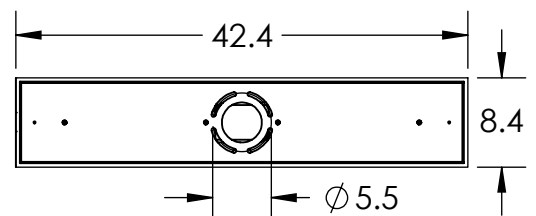

Collection: METEO (NEBULA)

Product #: PLB0063-07-E2

All dimensions are shown in inches unless otherwise stated.
 Visit hammertonstudio.com for product options and specifications.

Bulbs Not Included

2/17/2020 (A)

Mounting Packet: R	Electrical Type: INCANDESCENT
Approximate lbs.: 67	Bulb Qty: 7 Bulb Type: ST19
Finish: SEE WEB SITE FOR OPTIONS	Wattage: 40 Voltage: 120
Top Diffuser: N/A	Socket Type: E26
Bottom Diffuser: CLOSED GLASS	UL Location: DRY

Mounting Detail

All fixtures created by Hammerton are handcrafted by artisans. Dimensions may vary up to 7/8".

© Copyright 2020. All rights in design, detail or invention of this drawing are reserved as the property of Hammerton. Any imitation or adaptation without written consent is strictly prohibited.