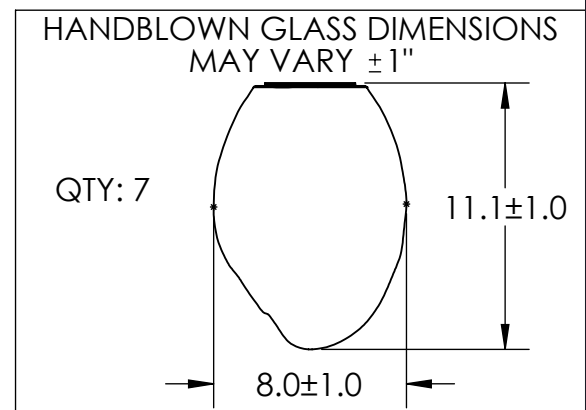

Collection: METEO (NEBULA)

Product #: PLB0063-07-E2

All dimensions are shown in inches unless otherwise stated.
 Visit hammertonstudio.com for product options and specifications.

Bulbs Not Included

2/17/2020 (A)

Mounting Packet: R	Electrical Type: INCANDESCENT
Approximate lbs.: 67	Bulb Qty: 7 Bulb Type: ST19
Finish: SEE WEB SITE FOR OPTIONS	Wattage: 40 Voltage: 120
Top Diffuser: N/A	Socket Type: E26
Bottom Diffuser: CLOSED GLASS	UL Location: DRY

Mounting Detail

All fixtures created by Hammerton are handcrafted by artisans. Dimensions may vary up to 7/8".

© Copyright 2020. All rights in design, detail or invention of this drawing are reserved as the property of Hammerton. Any imitation or adaptation without written consent is strictly prohibited.