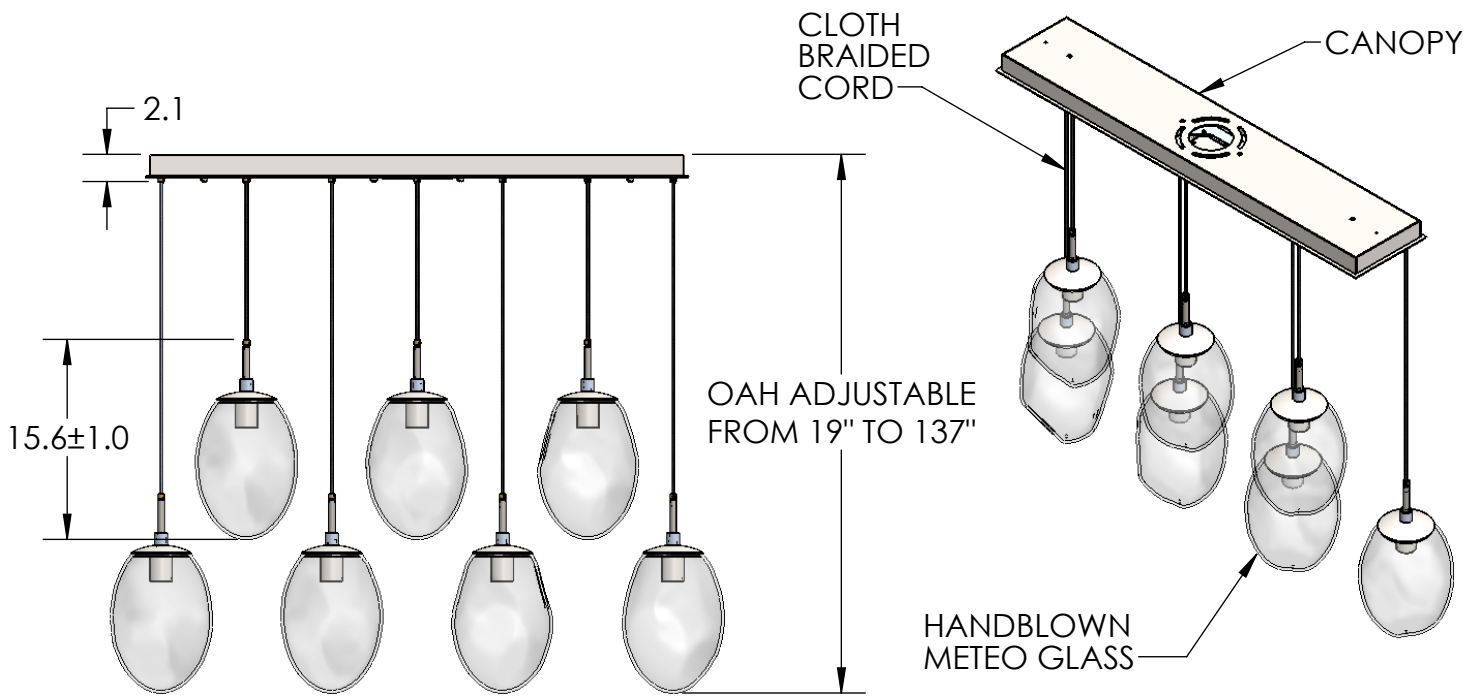

Collection: METEO (NEBULA)

Product #: PLB0063-07-E2

All dimensions are shown in inches unless otherwise stated.
 Visit hammertonstudio.com for product options and specifications.

Bulbs Not Included

2/17/2020 (A)

Mounting Packet: R	Electrical Type: INCANDESCENT
Approximate lbs.: 67	Bulb Qty: 7 Bulb Type: ST19
Finish: SEE WEB SITE FOR OPTIONS	Wattage: 40 Voltage: 120
Top Diffuser: N/A	Socket Type: E26
Bottom Diffuser: CLOSED GLASS	UL Location: DRY

Mounting Detail

All fixtures created by Hammerton are handcrafted by artisans. Dimensions may vary up to 7/8".

© Copyright 2020. All rights in design, detail or invention of this drawing are reserved as the property of Hammerton. Any imitation or adaptation without written consent is strictly prohibited.