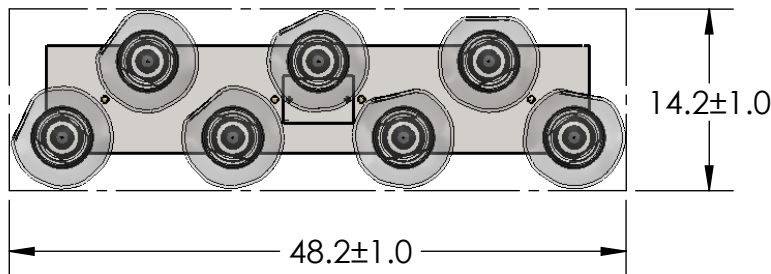

Collection: METEO (NEBULA)

Product #: PLB0063-07-E2

All dimensions are shown in inches unless otherwise stated.
 Visit hammertonstudio.com for product options and specifications.

Bulbs Not Included

2/17/2020 (A)

Mounting Packet: R	Electrical Type: INCANDESCENT
Approximate lbs.: 67	Bulb Qty: 7 Bulb Type: ST19
Finish: SEE WEB SITE FOR OPTIONS	Wattage: 40 Voltage: 120
Top Diffuser: N/A	Socket Type: E26
Bottom Diffuser: CLOSED GLASS	UL Location: DRY

Mounting Detail

All fixtures created by Hammerton are handcrafted by artisans. Dimensions may vary up to 7/8".

© Copyright 2020. All rights in design, detail or invention of this drawing are reserved as the property of Hammerton. Any imitation or adaptation without written consent is strictly prohibited.