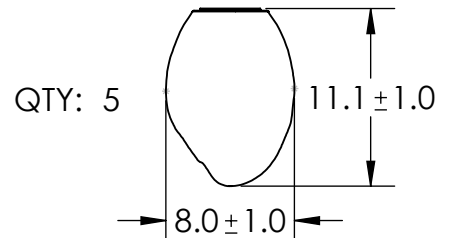

Collection: METEO (NEBULA)

Product #: CHB0067-05

INNER GLASS DIFFUSER OPTIONS QTY: 5

Floret
HAND-FORMED GLASS

Geo
CAST GLASS

Zircon
CAST GLASS

HANDBLOWN GLASS DIMENSION
MAY VARY ± 1"

All dimensions are shown in inches unless otherwise stated. Visit hammertonstudio.com for product options.

2/13/2020 (A)

Mounting Packet: W	Weight(lbs.):55	Electrical Type: LED	CCT: 2700 K
UL Location: DRY	Elec. Qty:5	Wattage: 26	Voltage: 120
Finish: SEE WEBSITE FOR OPTIONS	Source Lumens:	Ambient:1700	Down: 0
Top Diffuser: N/A	Dimmable: Forward/Reverse Phase To 1%		
Bottom Diffuser: CLOSED GLASS	CRI: 93+	Power Factor: >0.9	

All fixtures created by Hammerton are handcrafted by artisans. Dimensions may vary up to 7/8".

© Copyright 2020. All rights in design, detail or invention of this drawing are reserved as the property of Hammerton. Any imitation or adaptation without written consent is strictly prohibited.