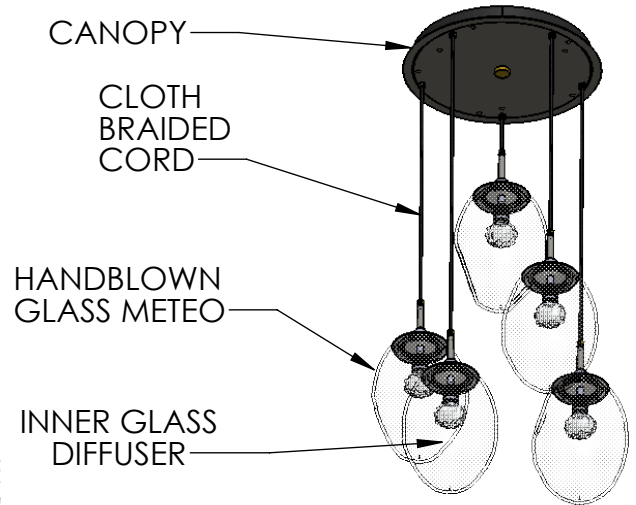

Collection: METEO (NEBULA)

Product #: CHB0067-05

INNER GLASS DIFFUSER OPTIONS QTY: 5

Floret
HAND-FORMED GLASS

Geo
CAST GLASS

Zircon
CAST GLASS

HANDBLOWN GLASS DIMENSION
MAY VARY ± 1"

All dimensions are shown in inches unless otherwise stated. Visit hammertonstudio.com for product options.

2/13/2020 (A)

Mounting Packet: W	Weight(lbs.):55	Electrical Type: LED	CCT: 2700 K
UL Location: DRY	Elec. Qty:5	Wattage: 26	Voltage: 120
Finish: SEE WEBSITE FOR OPTIONS	Source Lumens:	Ambient:1700	Down: 0
Top Diffuser: N/A	Dimmable: Forward/Reverse Phase To 1%		
Bottom Diffuser: CLOSED GLASS	CRI: 93+	Power Factor: >0.9	

All fixtures created by Hammerton are handcrafted by artisans. Dimensions may vary up to 7/8".

© Copyright 2020. All rights in design, detail or invention of this drawing are reserved as the property of Hammerton. Any imitation or adaptation without written consent is strictly prohibited.