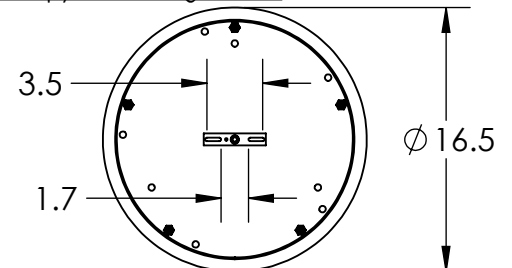

All dimensions are shown in inches unless otherwise stated. Visit hammertonstudio.com for product options.

2/13/2020 (A)

Mounting Packet: W	Weight(lbs.):55	Electrical Type: LED	CCT: 2700 K
UL Location: DRY	Elec. Qty:5	Wattage: 26	Voltage: 120
Finish: SEE WEBSITE FOR OPTIONS	Source Lumens:	Ambient:1700	Down: 0
Top Diffuser: N/A	Dimmable: Forward/Reverse Phase To 1%		
Bottom Diffuser: CLOSED GLASS	CRI: 93+	Power Factor: >0.9	

All fixtures created by Hammerton are handcrafted by artisans. Dimensions may vary up to 7/8".

© Copyright 2020. All rights in design, detail or invention of this drawing are reserved as the property of Hammerton. Any imitation or adaptation without written consent is strictly prohibited.

Hammerton Inc. 217 Wright Brothers Dr. Salt Lake City, UT 84116 (801)973-8095

Canopy Mounting Detail