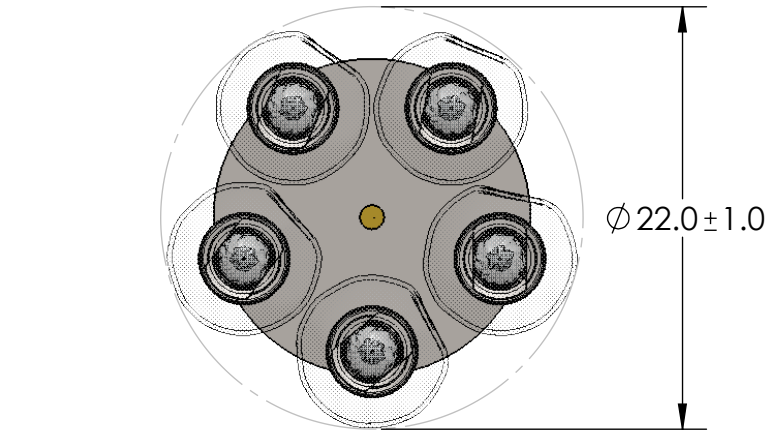

Collection: METEO (NEBULA)

Product #: CHB0067-05

INNER GLASS DIFFUSER OPTIONS QTY: 5

Floret
HAND-FORMED GLASS

Geo
CAST GLASS

Zircon
CAST GLASS

HANDBLOWN GLASS DIMENSION
MAY VARY ± 1"

All dimensions are shown in inches unless otherwise stated. Visit hammertonstudio.com for product options.

2/13/2020 (A)

Mounting Packet: W	Weight(lbs.):55	Electrical Type: LED	CCT: 2700 K
UL Location: DRY	Elec. Qty:5	Wattage: 26	Voltage: 120
Finish: SEE WEBSITE FOR OPTIONS	Source Lumens:	Ambient:1700	Down: 0
Top Diffuser: N/A	Dimmable: Forward/Reverse Phase To 1%		
Bottom Diffuser: CLOSED GLASS	CRI: 93+	Power Factor: >0.9	

All fixtures created by Hammerton are handcrafted by artisans. Dimensions may vary up to 7/8".

© Copyright 2020. All rights in design, detail or invention of this drawing are reserved as the property of Hammerton. Any imitation or adaptation without written consent is strictly prohibited.