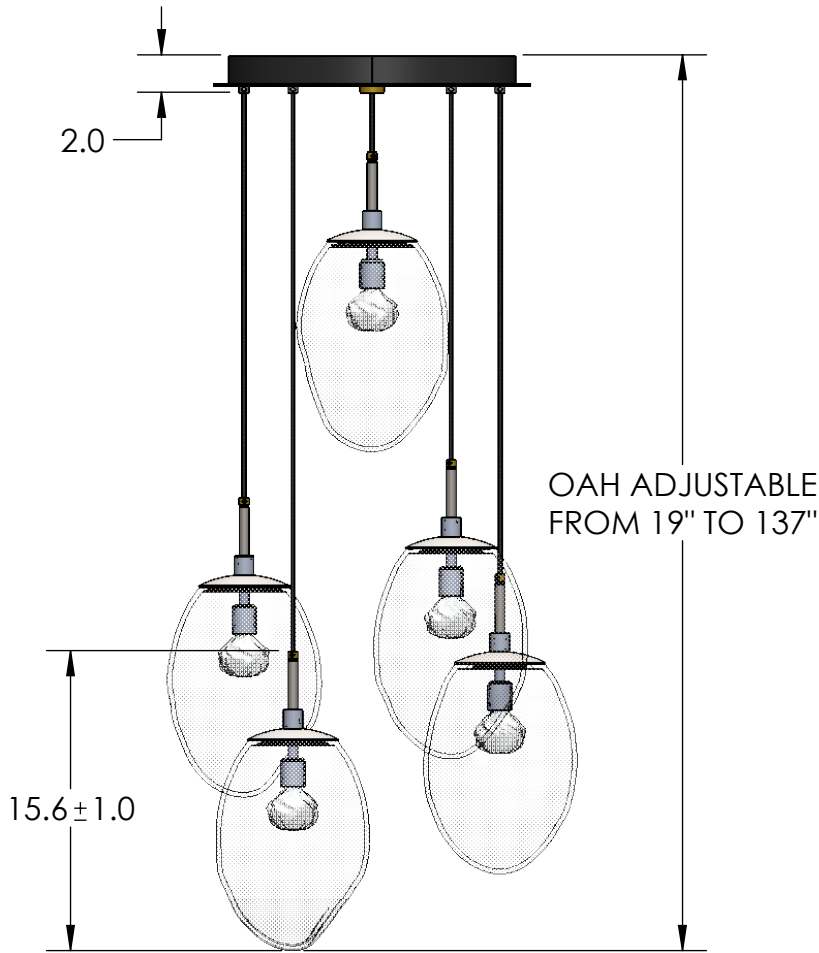

Collection: METEO (NEBULA)

Product #: CHB0067-05

INNER GLASS DIFFUSER OPTIONS QTY: 5

Floret
HAND-FORMED GLASS

Geo
CAST GLASS

Zircon
CAST GLASS

HANDBLOWN GLASS DIMENSION
MAY VARY ± 1"

All dimensions are shown in inches unless otherwise stated. Visit hammertonstudio.com for product options.

2/13/2020 (A)

Mounting Packet: W	Weight(lbs.):55	Electrical Type: LED	CCT: 2700 K
UL Location: DRY	Elec. Qty:5	Wattage: 26	Voltage: 120
Finish: SEE WEBSITE FOR OPTIONS	Source Lumens:	Ambient:1700	Down: 0
Top Diffuser: N/A	Dimmable: Forward/Reverse Phase To 1%		
Bottom Diffuser: CLOSED GLASS	CRI: 93+	Power Factor: >0.9	

All fixtures created by Hammerton are handcrafted by artisans. Dimensions may vary up to 7/8".

© Copyright 2020. All rights in design, detail or invention of this drawing are reserved as the property of Hammerton. Any imitation or adaptation without written consent is strictly prohibited.