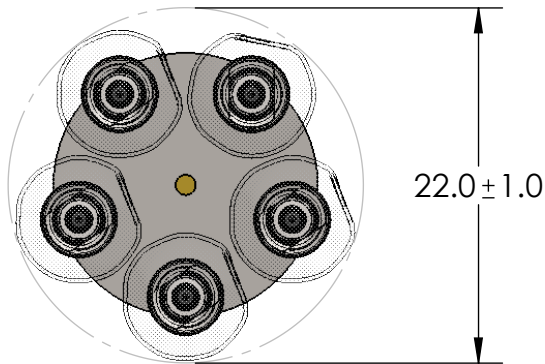

Collection: METEO (NEBULA)

Product #: CHB0063-05

Bulbs Not Included All dimensions are shown in inches unless otherwise stated. Visit hammertonstudio.com for product options and specifications. 2/13/2020 (A)

Mounting Packet: W	Electrical Type: INCANDESCENT
Approximate lbs.: 45	Bulb Qty: 5 Bulb Type: ST19
Finish: SEE WEBSITE FOR OPTIONS	Wattage: 40 Voltage: 120
Top Diffuser: N/A	Socket Type: MEDIUM E26
Bottom Diffuser: CLOSED GLASS	UL Location: DRY

All fixtures created by Hammerton are handcrafted by artisans. Dimensions may vary up to 7/8".
 © Copyright 2020. All rights in design, detail or invention of this drawing are reserved as the property of Hammerton. Any imitation or adaptation without written consent is strictly prohibited.