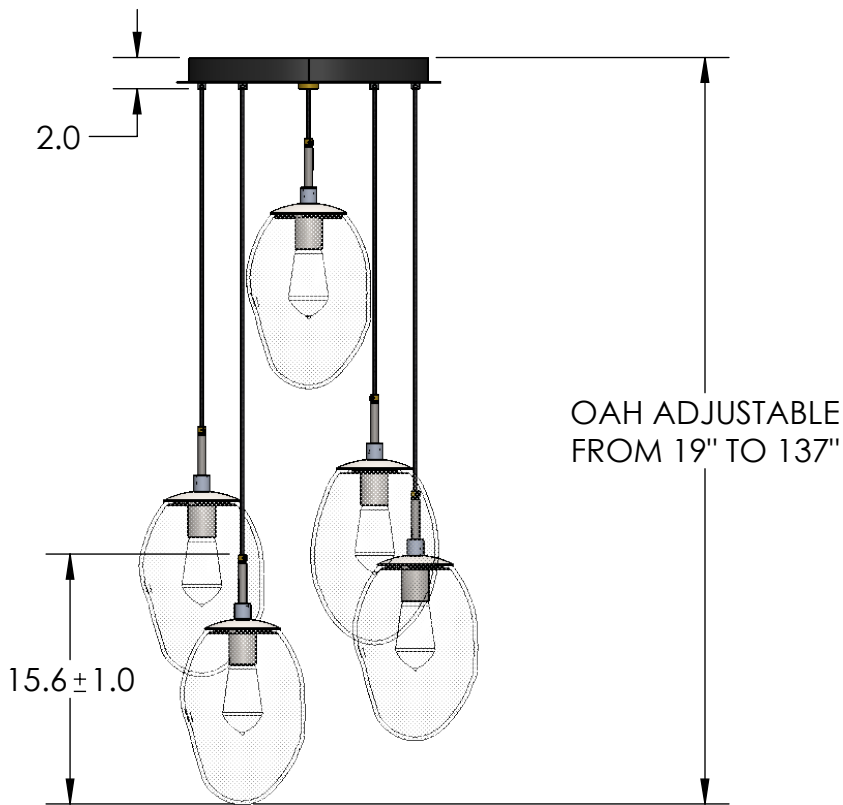

Collection: METEO (NEBULA)

Product #: CHB0063-05

Bulbs Not Included All dimensions are shown in inches unless otherwise stated. Visit hammertonstudio.com for product options and specifications. 2/13/2020 (A)

Mounting Packet: W	Electrical Type: INCANDESCENT
Approximate lbs.: 45	Bulb Qty: 5 Bulb Type: ST19
Finish: SEE WEBSITE FOR OPTIONS	Wattage: 40 Voltage: 120
Top Diffuser: N/A	Socket Type: MEDIUM E26
Bottom Diffuser: CLOSED GLASS	UL Location: DRY

All fixtures created by Hammerton are handcrafted by artisans. Dimensions may vary up to 7/8".
 © Copyright 2020. All rights in design, detail or invention of this drawing are reserved as the property of Hammerton. Any imitation or adaptation without written consent is strictly prohibited.

MOUNTS DIRECTLY TO J-BOX