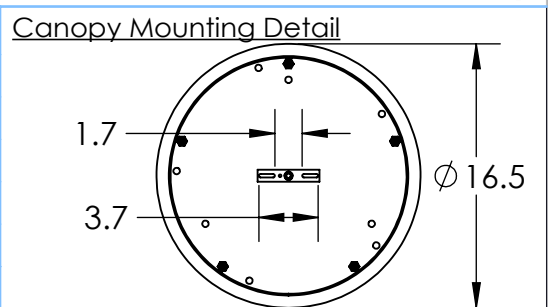

Collection: METEO (NEBULA)

Product #: CHB0063-05

Bulbs Not Included All dimensions are shown in inches unless otherwise stated. Visit hammertonstudio.com for product options and specifications. 2/13/2020 (A)

Mounting Packet: W	Electrical Type: INCANDESCENT
Approximate lbs.: 45	Bulb Qty: 5 Bulb Type: ST19
Finish: SEE WEBSITE FOR OPTIONS	Wattage: 40 Voltage: 120
Top Diffuser: N/A	Socket Type: MEDIUM E26
Bottom Diffuser: CLOSED GLASS	UL Location: DRY

All fixtures created by Hammerton are handcrafted by artisans. Dimensions may vary up to 7/8".
 © Copyright 2020. All rights in design, detail or invention of this drawing are reserved as the property of Hammerton. Any imitation or adaptation without written consent is strictly prohibited.