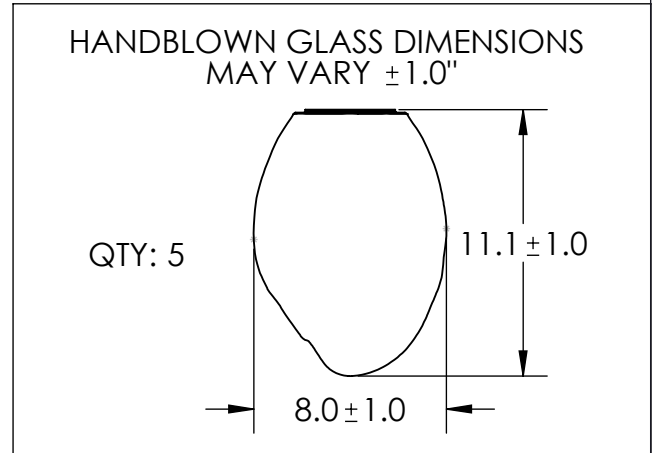

Collection: METEO (NEBULA)

Product #: CHB0063-05

Bulbs Not Included All dimensions are shown in inches unless otherwise stated. Visit hammertonstudio.com for product options and specifications. 2/13/2020 (A)

Mounting Packet: W	Electrical Type: INCANDESCENT
Approximate lbs.: 45	Bulb Qty: 5 Bulb Type: ST19
Finish: SEE WEBSITE FOR OPTIONS	Wattage: 40 Voltage: 120
Top Diffuser: N/A	Socket Type: MEDIUM E26
Bottom Diffuser: CLOSED GLASS	UL Location: DRY

All fixtures created by Hammerton are handcrafted by artisans. Dimensions may vary up to 7/8".
 © Copyright 2020. All rights in design, detail or invention of this drawing are reserved as the property of Hammerton. Any imitation or adaptation without written consent is strictly prohibited.