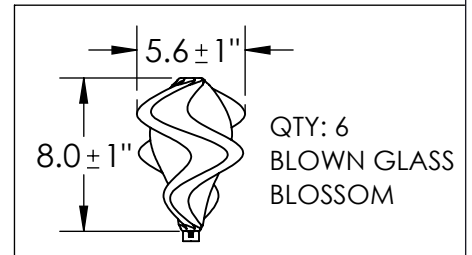

Collection: BLOSSOM

Product #: PLB0059-BA

**DIMENSIONS OF THE FIXTURE MAY VARY
BASED ON POSITION OF KNOTS**

All dimensions are shown in inches unless otherwise stated.
Visit hammertonstudio.com for product options.

10/29/2019 (B)

Mounting Packet: T	Weight(lbs.): 35	Electrical Type: LED	CCT: 2700 K
UL Location: DRY	Elec. Qty: 6	Wattage: 16	Voltage: 120
Finish: SEE WEB SITE FOR OPTIONS	Source Lumens: Ambient:1080	Down:-----	
Top Diffuser: CLOSED GLASS	Dimmable: Forward/Reverse Phase To 1%		
Bottom Diffuser: CLOSED GLASS	CRI: 93+	Power Factor: >0.9	

All fixtures created by Hammerton are handcrafted by artisans. Dimensions may vary up to 7/8".

© Copyright 2019. All rights in design, detail or invention of this drawing are reserved as the property of Hammerton. Any imitation or adaptation without written consent is strictly prohibited.