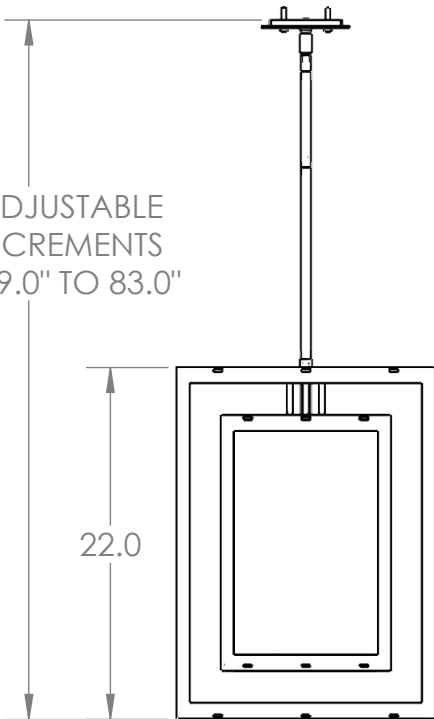

OAH ADJUSTABLE
IN 3" INCREMENTS
FROM 29.0" TO 83.0"

Bulbs Not Included

Visit hammertonstudio.com for product options and specifications.

6/18/2019 (A)

Mounting Packet: Y	Electrical Type: SEE TABLE
Approximate lbs.: 26	Bulb Qty: 4 Bulb Type: SEE TABLE
Finish: SEE WEB SITE FOR OPTIONS	Wattage: SEE TABLE Voltage: 120
Top Diffuser: CLOSED	Socket Type: SEE TABLE
Bottom Diffuser: FROSTED GLASS	UL Location: DAMP

Mounting Detail

MOUNTS DIRECTLY TO J-BOX

All fixtures created by Hammerton are handcrafted by artisans. Dimensions may vary up to 7/8".

© Copyright 2019. All rights in design, detail or invention of this drawing are reserved as the property of Hammerton. Any imitation or adaptation without written consent is strictly prohibited.