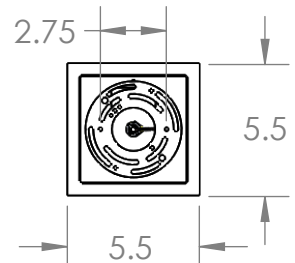

OAH ADJUSTABLE
IN 3" INCREMENTS
FROM 29.0" TO 83.0"

Bulbs Not Included

Visit hammertonstudio.com for product options and specifications.

6/18/2019 (A)

Mounting Packet: Y	Electrical Type: SEE TABLE
Approximate lbs.: 26	Bulb Qty: 4 Bulb Type: SEE TABLE
Finish: SEE WEB SITE FOR OPTIONS	Wattage: SEE TABLE Voltage: 120
Top Diffuser: CLOSED	Socket Type: SEE TABLE
Bottom Diffuser: FROSTED GLASS	UL Location: DAMP

Mounting Detail

MOUNTS DIRECTLY TO J-BOX

All fixtures created by Hammerton are handcrafted by artisans. Dimensions may vary up to 7/8".

© Copyright 2019. All rights in design, detail or invention of this drawing are reserved as the property of Hammerton. Any imitation or adaptation without written consent is strictly prohibited.