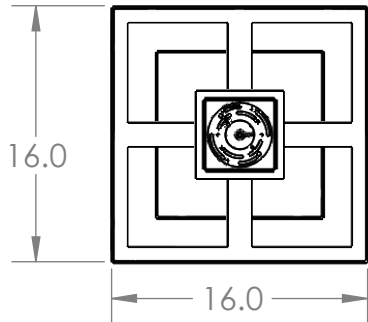

OAH ADJUSTABLE
IN 3" INCREMENTS
FROM 29.0" TO 83.0"

Bulbs Not Included

Visit hammertonstudio.com for product options and specifications.

6/18/2019 (A)

Mounting Packet: Y	Electrical Type: SEE TABLE
Approximate lbs.: 26	Bulb Qty: 4 Bulb Type: SEE TABLE
Finish: SEE WEB SITE FOR OPTIONS	Wattage: SEE TABLE Voltage: 120
Top Diffuser: CLOSED	Socket Type: SEE TABLE
Bottom Diffuser: FROSTED GLASS	UL Location: DAMP

Mounting Detail

MOUNTS DIRECTLY TO J-BOX

All fixtures created by Hammerton are handcrafted by artisans. Dimensions may vary up to 7/8".

© Copyright 2019. All rights in design, detail or invention of this drawing are reserved as the property of Hammerton. Any imitation or adaptation without written consent is strictly prohibited.