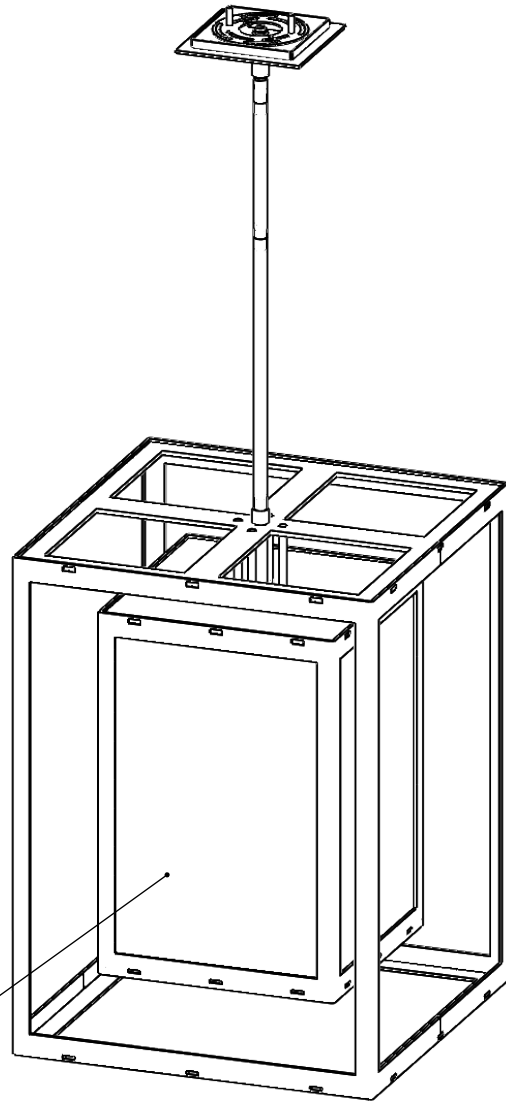

Collection: OUTDOOR

Product #: OPB0027-22

ELECTRICAL OPTIONS

Product #	Electrical Type	Bulb Type	Wattage	Socket Type
OPB0027-22-XX-XXX-E2	Incandescent	A19	60	Medium E26
OPB0027-22-XX-XXX-G2	Flourescent	CFL/LED RETRO	13	GU-24

OAH ADJUSTABLE
IN 3" INCREMENTS
FROM 29.0" TO 83.0"

Bulbs Not Included

Visit hammertonstudio.com for product options and specifications.

6/18/2019 (A)

Mounting Packet: Y	Electrical Type: SEE TABLE
Approximate lbs.: 26	Bulb Qty: 4 Bulb Type: SEE TABLE
Finish: SEE WEB SITE FOR OPTIONS	Wattage: SEE TABLE Voltage: 120
Top Diffuser: CLOSED	Socket Type: SEE TABLE
Bottom Diffuser: FROSTED GLASS	UL Location: DAMP

Mounting Detail

MOUNTS DIRECTLY TO J-BOX

All fixtures created by Hammerton are handcrafted by artisans. Dimensions may vary up to 7/8".

© Copyright 2019. All rights in design, detail or invention of this drawing are reserved as the property of Hammerton. Any imitation or adaptation without written consent is strictly prohibited.