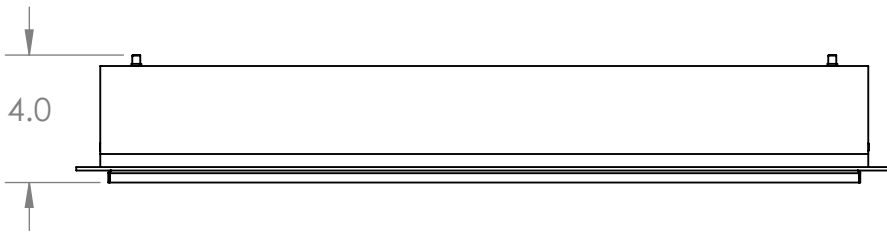

Collection: TEXTURED GLASS

Product #: VLB0044-26

ELECTRICAL OPTIONS				
Product #	Electrical Type	Bulb Type	Wattage	Socket Type
VLB0044-26-XX-XX-XXX-E2	Incandescent	A19	40	Medium E26
VLB0044-26-XX-XX-XXX-G2	Flourescent	CFL/LED RETRO	13	GU-24

Bulbs Not Included

Visit hammertonstudio.com for product options and specifications.

12/29/2017 (A)

Mounting Packet: U	Electrical Type: SEE TABLE
Approximate lbs.: 10	Bulb Qty: 4 Bulb Type: SEE TABLE
Finish: SEE WEB SITE FOR OPTIONS	Wattage: SEE TABLE Voltage: 120
Top Diffuser: CLOSED	Socket Type: SEE TABLE
Bottom Diffuser: CLOSED	UL Location: DAMP