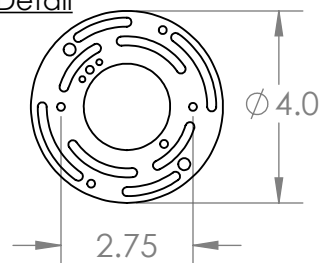

Collection: TEXTURED GLASS

Product #: VLB0044-26

ELECTRICAL OPTIONS				
Product #	Electrical Type	Bulb Type	Wattage	Socket Type
VLB0044-26-XX-XX-XXX-E2	Incandescent	A19	40	Medium E26
VLB0044-26-XX-XX-XXX-G2	Flourescent	CFL/LED RETRO	13	GU-24

Bulbs Not Included

Visit [hammertonstudio.com](http://hammertonstudio.com) for product options and specifications.

12/29/2017 (A)

Mounting Packet: U	Electrical Type: SEE TABLE
Approximate lbs.: 10	Bulb Qty: 4 Bulb Type: SEE TABLE
Finish: SEE WEB SITE FOR OPTIONS	Wattage: SEE TABLE Voltage: 120
Top Diffuser: CLOSED	Socket Type: SEE TABLE
Bottom Diffuser: CLOSED	UL Location: DAMP

### Mounting Detail

MOUNTS DIRECTLY TO J-BOX

All fixtures created by Hammerton are handcrafted by artisans. Dimensions may vary up to 7/8".

© Copyright 2016. All rights in design, detail or invention of this drawing are reserved as the property of Hammerton. Any imitation or adaptation without written consent is strictly prohibited.