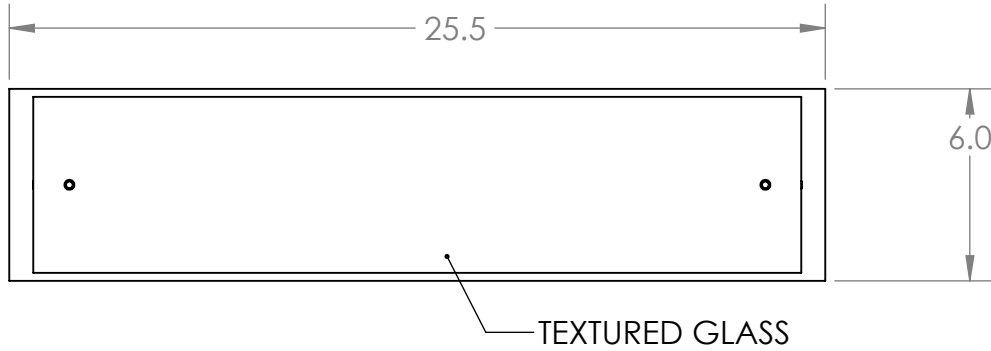

Collection: TEXTURED GLASS

Product #: VLB0044-26

ELECTRICAL OPTIONS				
Product #	Electrical Type	Bulb Type	Wattage	Socket Type
VLB0044-26-XX-XX-XXX-E2	Incandescent	A19	40	Medium E26
VLB0044-26-XX-XX-XXX-G2	Flourescent	CFL/LED RETRO	13	GU-24

Bulbs Not Included

Visit hammertonstudio.com for product options and specifications.

12/29/2017 (A)

Mounting Packet: U	Electrical Type: SEE TABLE
Approximate lbs.: 10	Bulb Qty: 4 Bulb Type: SEE TABLE
Finish: SEE WEB SITE FOR OPTIONS	Wattage: SEE TABLE Voltage: 120
Top Diffuser: CLOSED	Socket Type: SEE TABLE
Bottom Diffuser: CLOSED	UL Location: DAMP