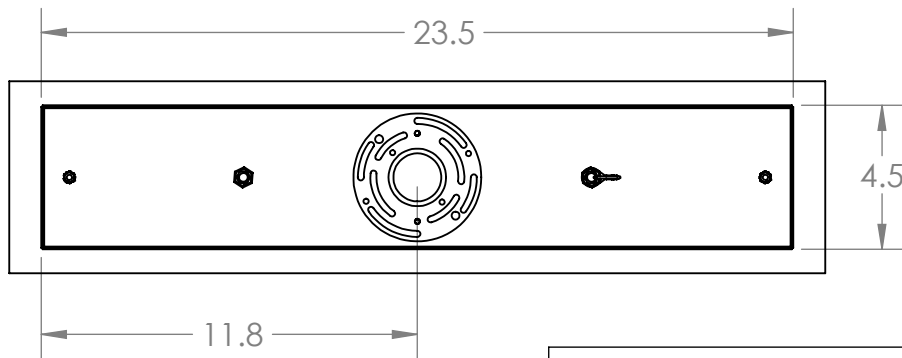

Collection: TEXTURED GLASS

Product #: VLB0044-26

ELECTRICAL OPTIONS				
Product #	Electrical Type	Bulb Type	Wattage	Socket Type
VLB0044-26-XX-XX-XXX-E2	Incandescent	A19	40	Medium E26
VLB0044-26-XX-XX-XXX-G2	Flourescent	CFL/LED RETRO	13	GU-24

Bulbs Not Included

Visit hammertonstudio.com for product options and specifications.

12/29/2017 (A)

Mounting Packet: U	Electrical Type: SEE TABLE
Approximate lbs.: 10	Bulb Qty: 4 Bulb Type: SEE TABLE
Finish: SEE WEB SITE FOR OPTIONS	Wattage: SEE TABLE Voltage: 120
Top Diffuser: CLOSED	Socket Type: SEE TABLE
Bottom Diffuser: CLOSED	UL Location: DAMP