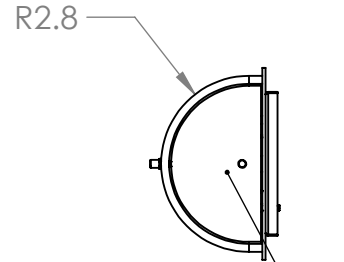

Collection: TEXTURED GLASS

Product #: VLB0044-26

ELECTRICAL OPTIONS				
Product #	Electrical Type	Bulb Type	Wattage	Socket Type
VLB0044-26-XX-XX-XXX-E2	Incandescent	A19	40	Medium E26
VLB0044-26-XX-XX-XXX-G2	Flourescent	CFL/LED RETRO	13	GU-24

Bulbs Not Included

Visit hammertonstudio.com for product options and specifications.

12/29/2017 (A)

Mounting Packet: U	Electrical Type: SEE TABLE
Approximate lbs.: 10	Bulb Qty: 4 Bulb Type: SEE TABLE
Finish: SEE WEB SITE FOR OPTIONS	Wattage: SEE TABLE Voltage: 120
Top Diffuser: CLOSED	Socket Type: SEE TABLE
Bottom Diffuser: CLOSED	UL Location: DAMP