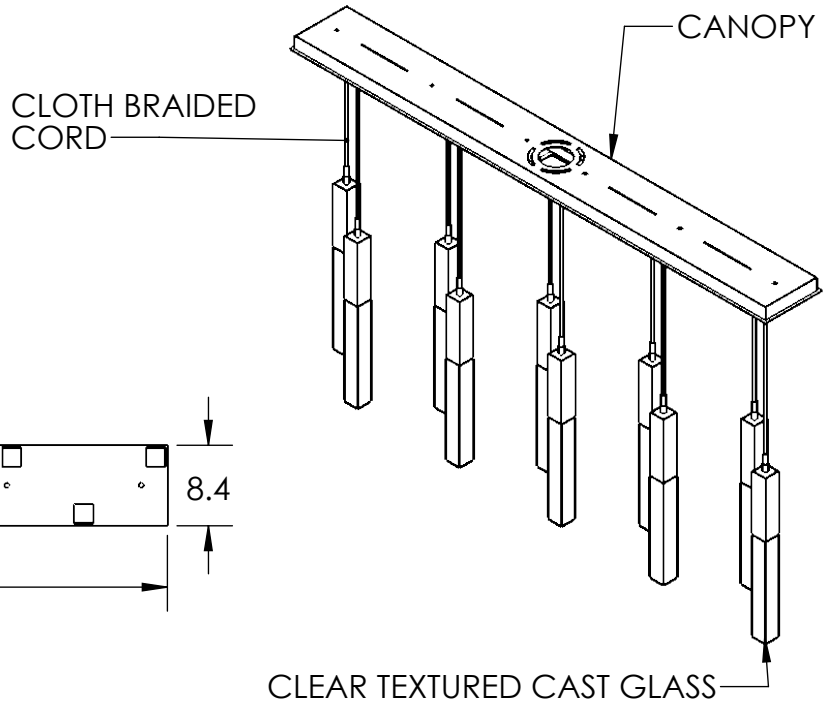

Collection: AXIS

Product #: PLB0060-10

QTY: 10 - CLEAR TEXTURED CAST GLASS

Visit [hammertonestudio.com](http://hammertonestudio.com) for product options and specifications.

1/6/2020 (A)

Mounting Packet: R	Weight(lbs.): 101	Electrical Type: LED	CCT: 2700 K
UL Location: DRY	Elec. Qty: 10	Wattage: 53	Voltage: 120
Finish: SEE WEB SITE FOR OPTIONS	Source Lumens:	Ambient:3422	Down:0
Top Diffuser: N/A	Dimmable: Forward/Reverse Phase To 1%		
Bottom Diffuser: CAST GLASS	CRI: 93+	Power Factor: >0.9	

All fixtures created by Hammerton are handcrafted by artisans. Dimensions may vary up to 7/8".

© Copyright 2020. All rights in design, detail or invention of this drawing are reserved as the property of Hammerton. Any imitation or adaptation without written consent is strictly prohibited.