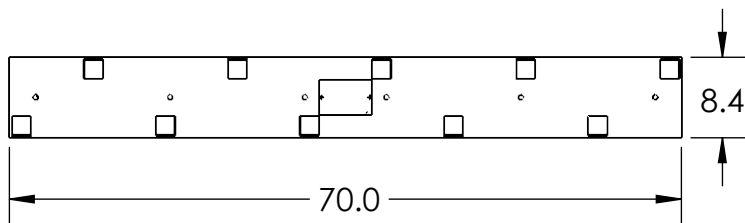

Collection: AXIS

Product #: PLB0060-10

QTY: 10 - CLEAR TEXTURED CAST GLASS

Visit [hammertonestudio.com](http://hammertonestudio.com) for product options and specifications.

1/6/2020 (A)

Mounting Packet: R	Weight(lbs.): 101	Electrical Type: LED	CCT: 2700 K
UL Location: DRY	Elec. Qty: 10	Wattage: 53	Voltage: 120
Finish: SEE WEB SITE FOR OPTIONS	Source Lumens:	Ambient:3422	Down:0
Top Diffuser: N/A	Dimmable: Forward/Reverse Phase To 1%		
Bottom Diffuser: CAST GLASS	CRI: 93+	Power Factor: >0.9	

All fixtures created by Hammerton are handcrafted by artisans. Dimensions may vary up to 7/8".

© Copyright 2020. All rights in design, detail or invention of this drawing are reserved as the property of Hammerton. Any imitation or adaptation without written consent is strictly prohibited.