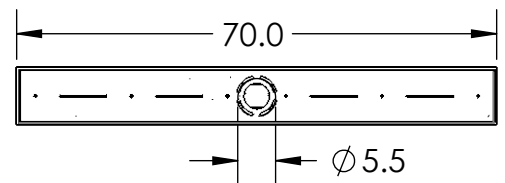

Mounting Detail

MOUNTS TO BUILDING STRUCTURE