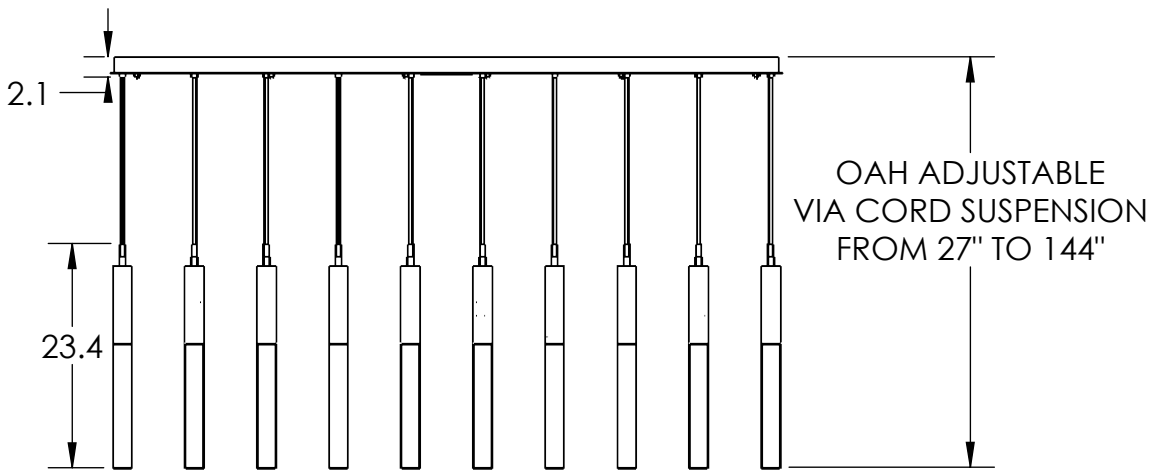

Collection: AXIS

Product #: PLB0060-10

QTY: 10 - CLEAR TEXTURED CAST GLASS

Visit [hammertonestudio.com](http://hammertonestudio.com) for product options and specifications.

1/6/2020 (A)

Mounting Packet: R	Weight(lbs.): 101	Electrical Type: LED	CCT: 2700 K
UL Location: DRY	Elec. Qty: 10	Wattage: 53	Voltage: 120
Finish: SEE WEB SITE FOR OPTIONS	Source Lumens:	Ambient:3422	Down:0
Top Diffuser: N/A	Dimmable: Forward/Reverse Phase To 1%		
Bottom Diffuser: CAST GLASS	CRI: 93+	Power Factor: >0.9	

All fixtures created by Hammerton are handcrafted by artisans. Dimensions may vary up to 7/8".

© Copyright 2020. All rights in design, detail or invention of this drawing are reserved as the property of Hammerton. Any imitation or adaptation without written consent is strictly prohibited.