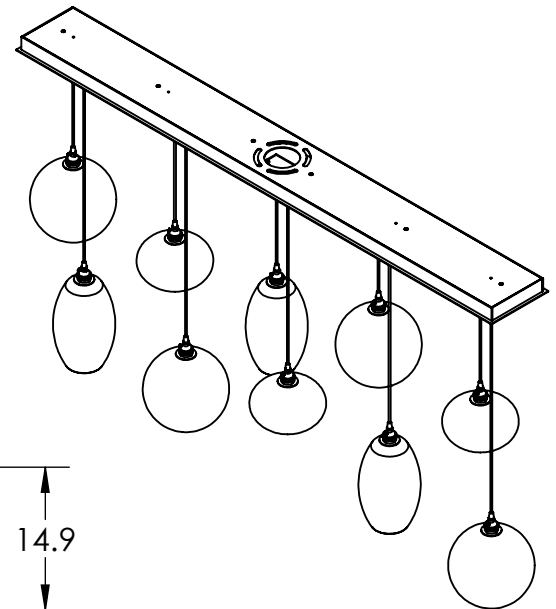

Collection: MISTO

Product #: PLB0048-10

HAND BLOWN GLASS DIMENSIONS
MAY VARY UP TO 1"

Bulbs Not Included

Visit hammertonstudio.com for product options and specifications.

4/23/2018 (A)

Mounting Packet: R	Electrical Type: INCANDESCENT
Approximate lbs.: 100	Bulb Qty: 10 Bulb Type: A19
Finish: SEE WEB SITE FOR OPTIONS	Wattage: 40 Voltage: 120
Top Diffuser: CLOSED	Socket Type: MEDIUM, E26 BASE
Bottom Diffuser: OPEN	UL Location: DRY

Mounting Detail

All fixtures created by Hammerton are handcrafted by artisans. Dimensions may vary up to 7/8".

© Copyright 2018. All rights in design, detail or invention of this drawing are reserved as the property of Hammerton. Any imitation or adaptation without written consent is strictly prohibited.