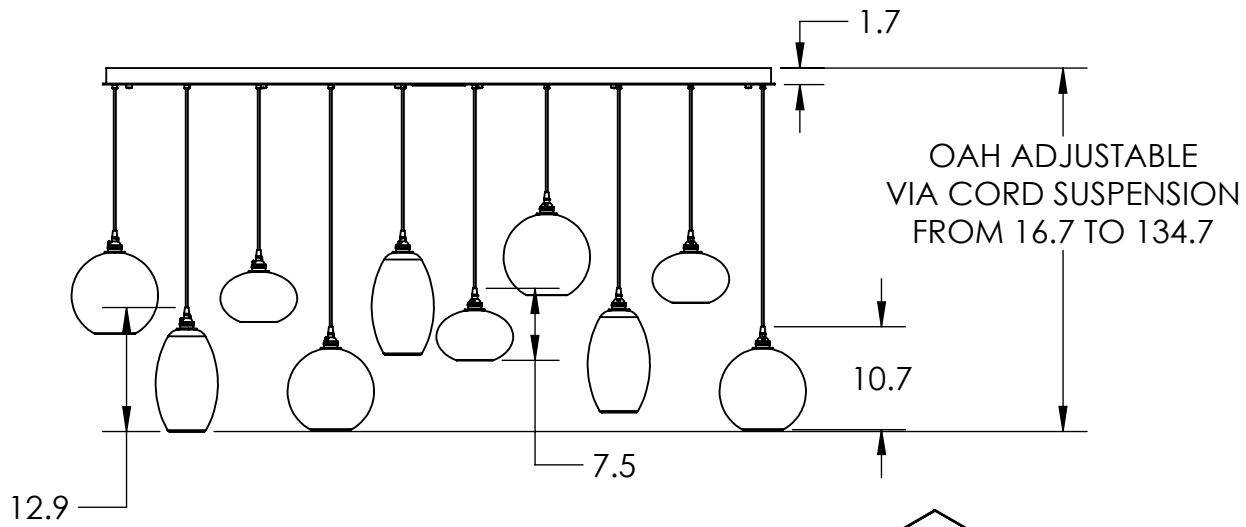

Collection: MISTO

Product #: PLB0048-10

HAND BLOWN GLASS DIMENSIONS
MAY VARY UP TO 1"

Bulbs Not Included

Visit hammertonstudio.com for product options and specifications.

4/23/2018 (A)

Mounting Packet: R	Electrical Type: INCANDESCENT
Approximate lbs.: 100	Bulb Qty: 10 Bulb Type: A19
Finish: SEE WEB SITE FOR OPTIONS	Wattage: 40 Voltage: 120
Top Diffuser: CLOSED	Socket Type: MEDIUM, E26 BASE
Bottom Diffuser: OPEN	UL Location: DRY

Mounting Detail

All fixtures created by Hammerton are handcrafted by artisans. Dimensions may vary up to 7/8".

© Copyright 2018. All rights in design, detail or invention of this drawing are reserved as the property of Hammerton. Any imitation or adaptation without written consent is strictly prohibited.