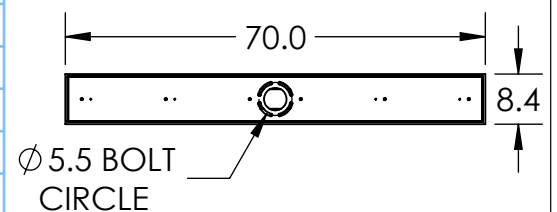

Collection: MISTO

Product #: PLB0048-10

HAND BLOWN GLASS DIMENSIONS
MAY VARY UP TO 1"

Bulbs Not Included

Visit hammertonstudio.com for product options and specifications.

4/23/2018 (A)

Mounting Packet: R	Electrical Type: INCANDESCENT
Approximate lbs.: 100	Bulb Qty: 10 Bulb Type: A19
Finish: SEE WEB SITE FOR OPTIONS	Wattage: 40 Voltage: 120
Top Diffuser: CLOSED	Socket Type: MEDIUM, E26 BASE
Bottom Diffuser: OPEN	UL Location: DRY

Mounting Detail

All fixtures created by Hammerton are handcrafted by artisans. Dimensions may vary up to 7/8".

© Copyright 2018. All rights in design, detail or invention of this drawing are reserved as the property of Hammerton. Any imitation or adaptation without written consent is strictly prohibited.