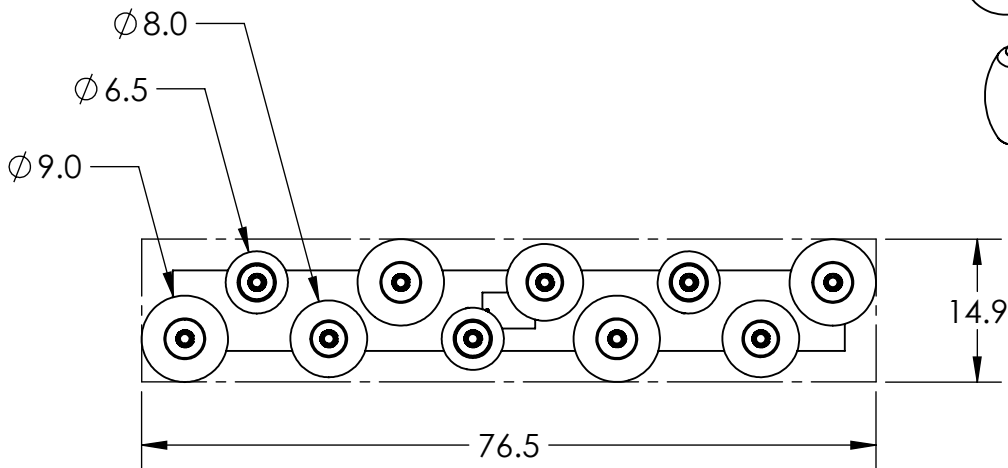

Collection: MISTO

Product #: PLB0048-10

HAND BLOWN GLASS DIMENSIONS
MAY VARY UP TO 1"

Bulbs Not Included

Visit hammertonstudio.com for product options and specifications.

4/23/2018 (A)

Mounting Packet: R	Electrical Type: INCANDESCENT
Approximate lbs.: 100	Bulb Qty: 10 Bulb Type: A19
Finish: SEE WEB SITE FOR OPTIONS	Wattage: 40 Voltage: 120
Top Diffuser: CLOSED	Socket Type: MEDIUM, E26 BASE
Bottom Diffuser: OPEN	UL Location: DRY

Mounting Detail

All fixtures created by Hammerton are handcrafted by artisans. Dimensions may vary up to 7/8".

© Copyright 2018. All rights in design, detail or invention of this drawing are reserved as the property of Hammerton. Any imitation or adaptation without written consent is strictly prohibited.