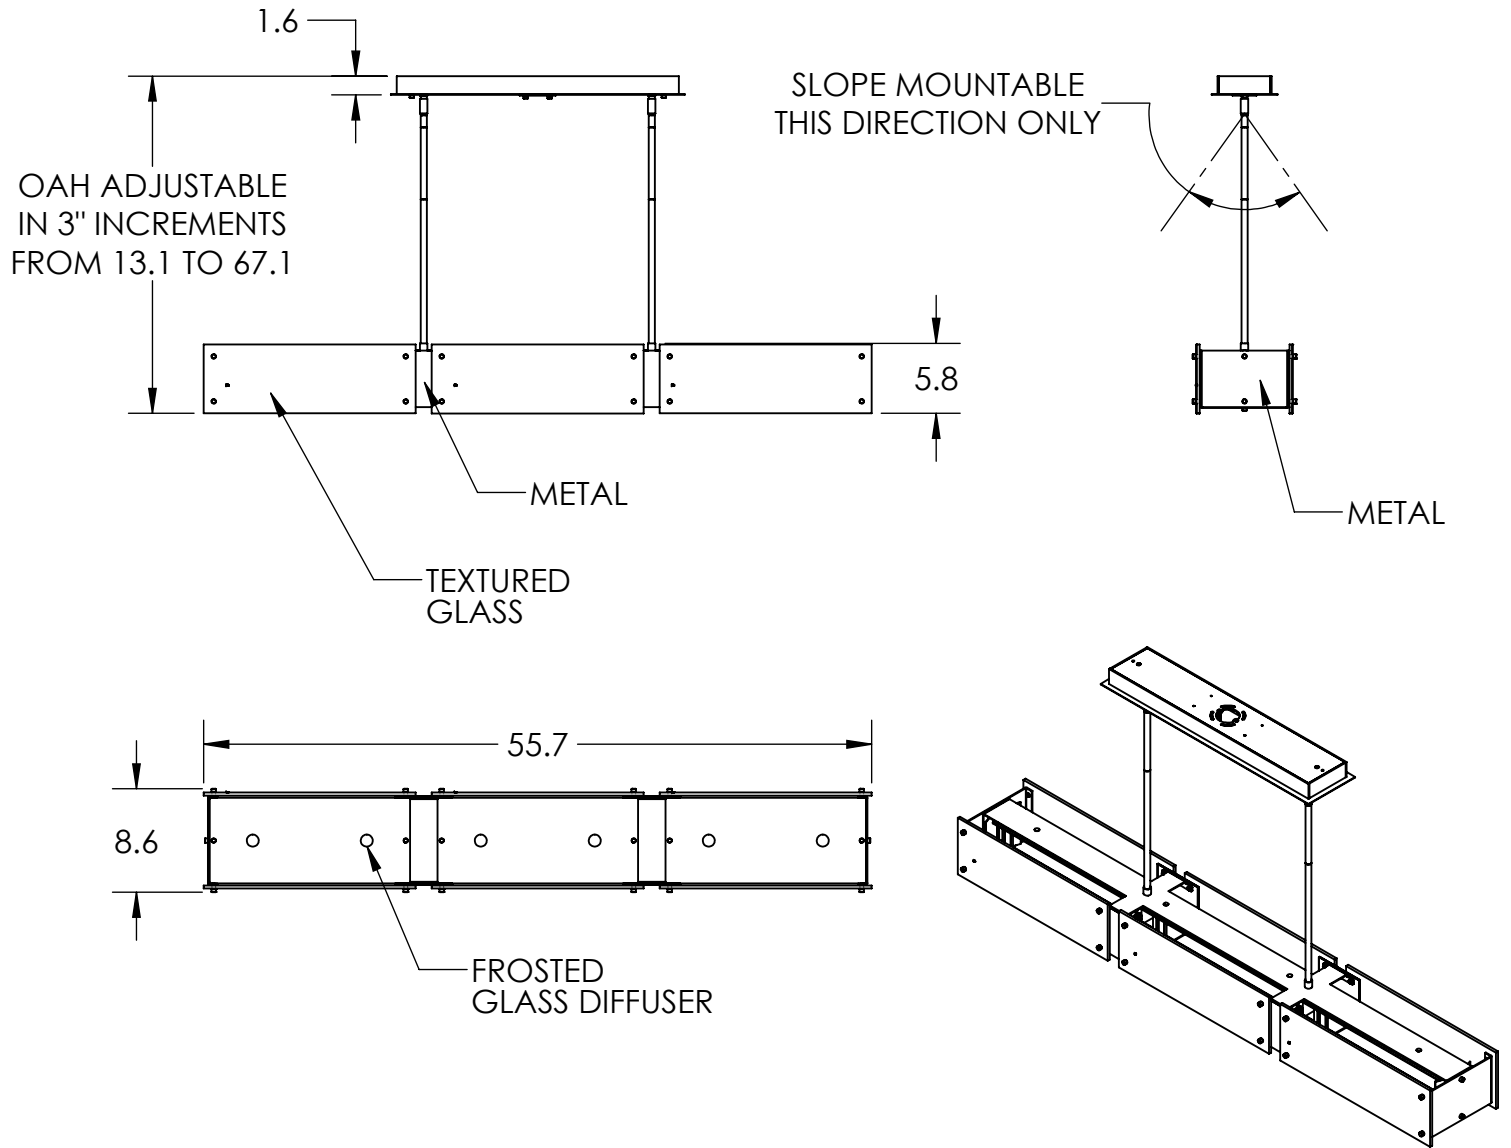

Collection: TEXTURED GLASS

Product #: PLB0044-56-L1

Visit [hammertonstudio.com](http://hammertonstudio.com) for product options and specifications.

4/17/2018 (A)

Mounting Packet: X	Weight(lbs.): 65	Electrical Type: LED	CCT: 2700 K
UL Location: DRY		Elec. Qty: 18	Wattage: 47
Finish: SEE WEB SITE FOR OPTIONS		Source Lumens: AMBIENT: 2158   DOWN: 1079	Voltage: 120
Top Diffuser: OPEN		Dimmable: Forward/Reverse Phase to 1%	
Bottom Diffuser: CLOSED		CRI: 90+	Power Factor: >0.9

### Mounting Detail

All fixtures created by Hammerton are handcrafted by artisans. Dimensions may vary up to 7/8".  
 © Copyright 2018. All rights in design, detail or invention of this drawing are reserved as the property of Hammerton. Any imitation or adaptation without written consent is strictly prohibited.