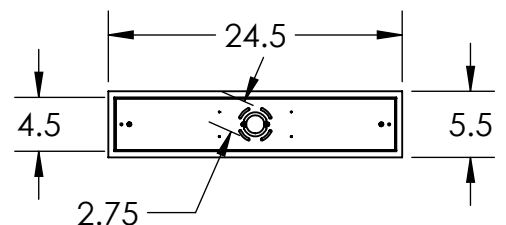

Collection: TEXTURED GLASS

Product #: PLB0044-56-L1

Visit [hammertonstudio.com](http://hammertonstudio.com) for product options and specifications.

4/17/2018 (A)

Mounting Packet: X	Weight(lbs.): 65	Electrical Type: LED	CCT: 2700 K
UL Location: DRY		Elec. Qty: 18	Wattage: 47
Finish: SEE WEB SITE FOR OPTIONS		Source Lumens: AMBIENT: 2158   DOWN: 1079	Voltage: 120
Top Diffuser: OPEN		Dimmable: Forward/Reverse Phase to 1%	
Bottom Diffuser: CLOSED		CRI: 90+	Power Factor: >0.9

### Mounting Detail

All fixtures created by Hammerton are handcrafted by artisans. Dimensions may vary up to 7/8".  
 © Copyright 2018. All rights in design, detail or invention of this drawing are reserved as the property of Hammerton. Any imitation or adaptation without written consent is strictly prohibited.