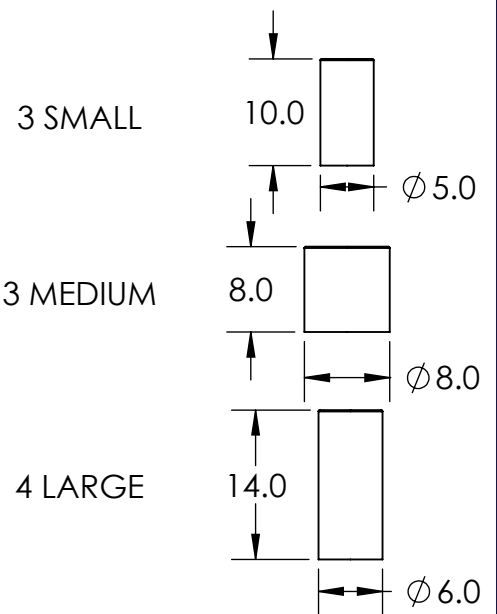

Collection: APOTHECARY

Product #: PLB0041-10

CHANDELIER INCLUDES:

Bulbs Not Included

Visit hammertonstudio.com for product options and specifications.

4/23/2018 (A)

Mounting Packet: R	Electrical Type: INCANDESCENT
Approximate lbs.: 100	Bulb Qty: 10 Bulb Type: A19
Finish: SEE WEB SITE FOR OPTIONS	Wattage: 40 Voltage: 120
Top Diffuser: CLOSED	Socket Type: MEDIUM, E26 BASE
Bottom Diffuser: OPEN	UL Location: DRY

Mounting Detail

MOUNTS TO BUILDING STRUCTURE

All fixtures created by Hammerton are handcrafted by artisans. Dimensions may vary up to 7/8".

© Copyright 2018. All rights in design, detail or invention of this drawing are reserved as the property of Hammerton. Any imitation or adaptation without written consent is strictly prohibited.