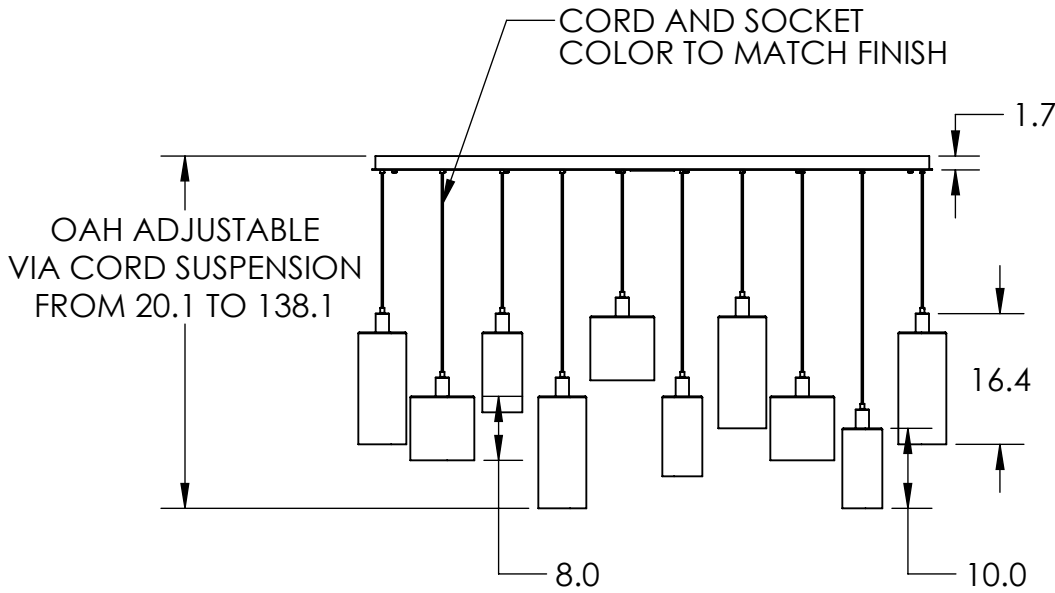

Collection: APOTHECARY

Product #: PLB0041-10

CHANDELIER INCLUDES:

Bulbs Not Included

Visit hammertonstudio.com for product options and specifications.

4/23/2018 (A)

Mounting Packet: R	Electrical Type: INCANDESCENT
Approximate lbs.: 100	Bulb Qty: 10 Bulb Type: A19
Finish: SEE WEB SITE FOR OPTIONS	Wattage: 40 Voltage: 120
Top Diffuser: CLOSED	Socket Type: MEDIUM, E26 BASE
Bottom Diffuser: OPEN	UL Location: DRY

Mounting Detail

MOUNTS TO BUILDING STRUCTURE

All fixtures created by Hammerton are handcrafted by artisans. Dimensions may vary up to 7/8".

© Copyright 2018. All rights in design, detail or invention of this drawing are reserved as the property of Hammerton. Any imitation or adaptation without written consent is strictly prohibited.