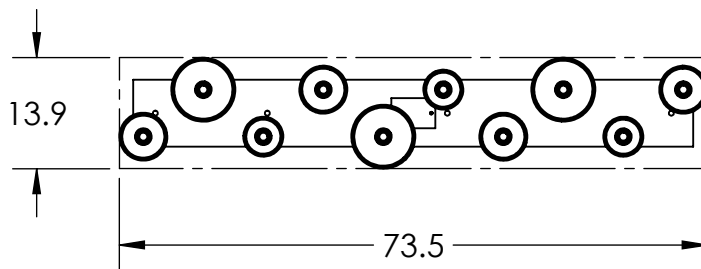

Collection: APOTHECARY

Product #: PLB0041-10

CHANDELIER INCLUDES:

Bulbs Not Included

Visit hammertonstudio.com for product options and specifications.

4/23/2018 (A)

Mounting Packet: R	Electrical Type: INCANDESCENT
Approximate lbs.: 100	Bulb Qty: 10 Bulb Type: A19
Finish: SEE WEB SITE FOR OPTIONS	Wattage: 40 Voltage: 120
Top Diffuser: CLOSED	Socket Type: MEDIUM, E26 BASE
Bottom Diffuser: OPEN	UL Location: DRY

Mounting Detail

MOUNTS TO BUILDING STRUCTURE

All fixtures created by Hammerton are handcrafted by artisans. Dimensions may vary up to 7/8".

© Copyright 2018. All rights in design, detail or invention of this drawing are reserved as the property of Hammerton. Any imitation or adaptation without written consent is strictly prohibited.