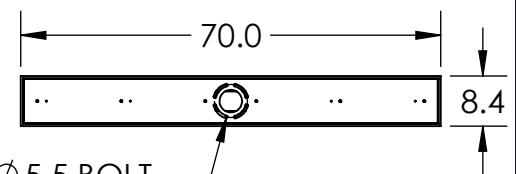

Collection: APOTHECARY

Product #: PLB0041-10

CHANDELIER INCLUDES:

Bulbs Not Included

Visit hammertonstudio.com for product options and specifications.

4/23/2018 (A)

Mounting Packet: R	Electrical Type: INCANDESCENT
Approximate lbs.: 100	Bulb Qty: 10 Bulb Type: A19
Finish: SEE WEB SITE FOR OPTIONS	Wattage: 40 Voltage: 120
Top Diffuser: CLOSED	Socket Type: MEDIUM, E26 BASE
Bottom Diffuser: OPEN	UL Location: DRY

Mounting Detail

MOUNTS TO BUILDING STRUCTURE

All fixtures created by Hammerton are handcrafted by artisans. Dimensions may vary up to 7/8".

© Copyright 2018. All rights in design, detail or invention of this drawing are reserved as the property of Hammerton. Any imitation or adaptation without written consent is strictly prohibited.