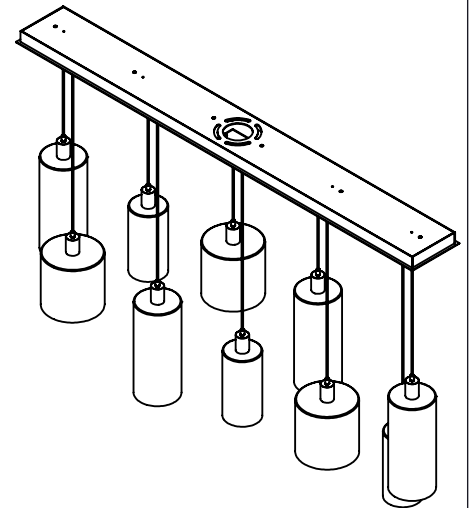

Collection: APOTHECARY

Product #: PLB0041-10

CHANDELIER INCLUDES:

Bulbs Not Included

Visit hammertonstudio.com for product options and specifications.

4/23/2018 (A)

Mounting Packet: R	Electrical Type: INCANDESCENT
Approximate lbs.: 100	Bulb Qty: 10 Bulb Type: A19
Finish: SEE WEB SITE FOR OPTIONS	Wattage: 40 Voltage: 120
Top Diffuser: CLOSED	Socket Type: MEDIUM, E26 BASE
Bottom Diffuser: OPEN	UL Location: DRY

Mounting Detail

MOUNTS TO BUILDING STRUCTURE

All fixtures created by Hammerton are handcrafted by artisans. Dimensions may vary up to 7/8".

© Copyright 2018. All rights in design, detail or invention of this drawing are reserved as the property of Hammerton. Any imitation or adaptation without written consent is strictly prohibited.