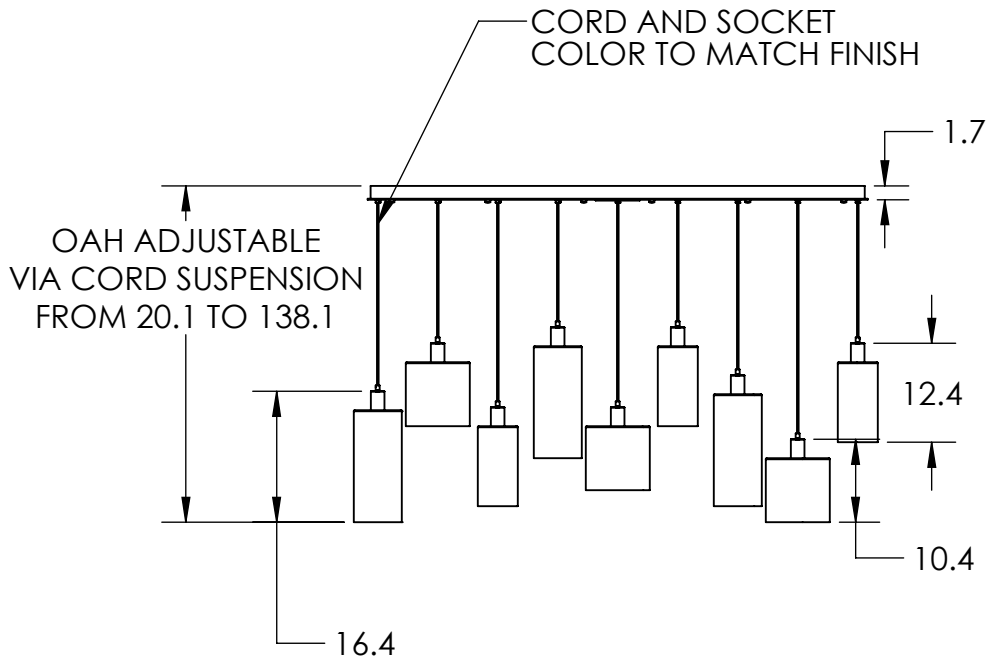

Collection: APOTHECARY

Product #: PLB0041-09

CHANDELIER INCLUDES:

Bulbs Not Included

Visit hammertonstudio.com for product options and specifications.

4/23/2018 (A)

Mounting Packet: R	Electrical Type: INCANDESCENT
Approximate lbs.: 85	Bulb Qty: 9 Bulb Type: A19
Finish: SEE WEB SITE FOR OPTIONS	Wattage: 40 Voltage: 120
Top Diffuser: CLOSED	Socket Type: MEDIUM, E26 BASE
Bottom Diffuser: OPEN	UL Location: DRY

Mounting Detail

All fixtures created by Hammerton are handcrafted by artisans. Dimensions may vary up to 7/8".

© Copyright 2018. All rights in design, detail or invention of this drawing are reserved as the property of Hammerton. Any imitation or adaptation without written consent is strictly prohibited.