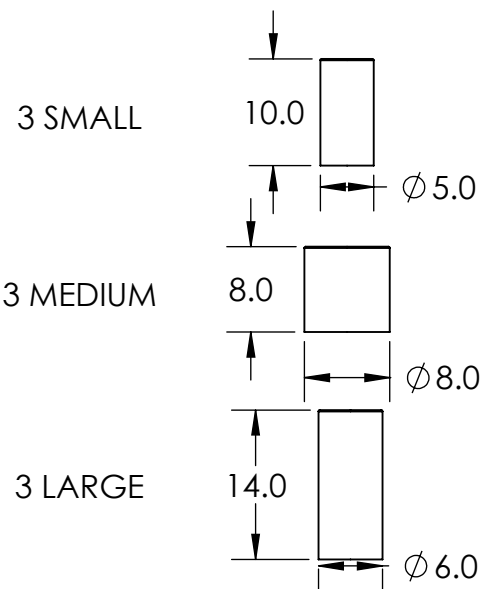

Collection: APOTHECARY

Product #: PLB0041-09

CHANDELIER INCLUDES:

Bulbs Not Included

Visit hammertonstudio.com for product options and specifications.

4/23/2018 (A)

Mounting Packet: R	Electrical Type: INCANDESCENT
Approximate lbs.: 85	Bulb Qty: 9 Bulb Type: A19
Finish: SEE WEB SITE FOR OPTIONS	Wattage: 40 Voltage: 120
Top Diffuser: CLOSED	Socket Type: MEDIUM, E26 BASE
Bottom Diffuser: OPEN	UL Location: DRY

Mounting Detail

All fixtures created by Hammerton are handcrafted by artisans. Dimensions may vary up to 7/8".

© Copyright 2018. All rights in design, detail or invention of this drawing are reserved as the property of Hammerton. Any imitation or adaptation without written consent is strictly prohibited.