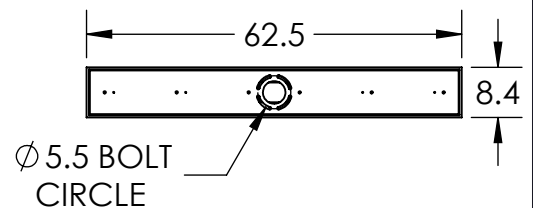

Collection: APOTHECARY

Product #: PLB0041-09

CHANDELIER INCLUDES:

Bulbs Not Included

Visit hammertonstudio.com for product options and specifications.

4/23/2018 (A)

Mounting Packet: R	Electrical Type: INCANDESCENT
Approximate lbs.: 85	Bulb Qty: 9 Bulb Type: A19
Finish: SEE WEB SITE FOR OPTIONS	Wattage: 40 Voltage: 120
Top Diffuser: CLOSED	Socket Type: MEDIUM, E26 BASE
Bottom Diffuser: OPEN	UL Location: DRY

Mounting Detail

All fixtures created by Hammerton are handcrafted by artisans. Dimensions may vary up to 7/8".

© Copyright 2018. All rights in design, detail or invention of this drawing are reserved as the property of Hammerton. Any imitation or adaptation without written consent is strictly prohibited.