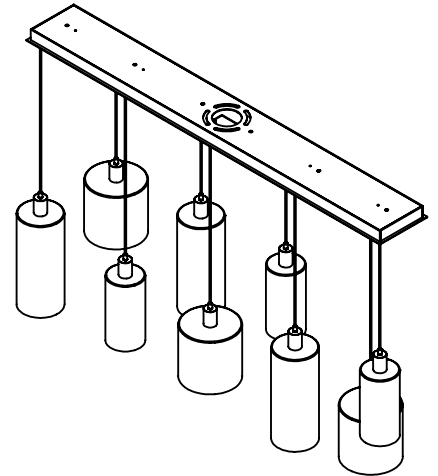

Collection: APOTHECARY

Product #: PLB0041-09

CHANDELIER INCLUDES:

Bulbs Not Included

Visit hammertonstudio.com for product options and specifications.

4/23/2018 (A)

Mounting Packet: R	Electrical Type: INCANDESCENT
Approximate lbs.: 85	Bulb Qty: 9 Bulb Type: A19
Finish: SEE WEB SITE FOR OPTIONS	Wattage: 40 Voltage: 120
Top Diffuser: CLOSED	Socket Type: MEDIUM, E26 BASE
Bottom Diffuser: OPEN	UL Location: DRY

Mounting Detail

All fixtures created by Hammerton are handcrafted by artisans. Dimensions may vary up to 7/8".

© Copyright 2018. All rights in design, detail or invention of this drawing are reserved as the property of Hammerton. Any imitation or adaptation without written consent is strictly prohibited.