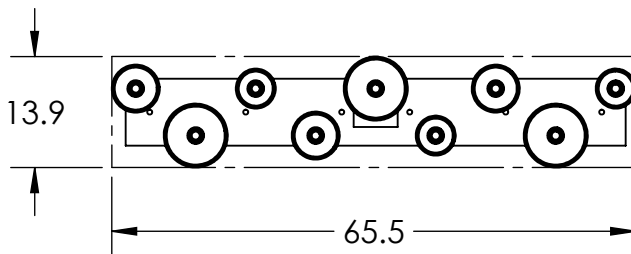

Collection: APOTHECARY

Product #: PLB0041-09

CHANDELIER INCLUDES:

Bulbs Not Included

Visit hammertonstudio.com for product options and specifications.

4/23/2018 (A)

Mounting Packet: R	Electrical Type: INCANDESCENT
Approximate lbs.: 85	Bulb Qty: 9 Bulb Type: A19
Finish: SEE WEB SITE FOR OPTIONS	Wattage: 40 Voltage: 120
Top Diffuser: CLOSED	Socket Type: MEDIUM, E26 BASE
Bottom Diffuser: OPEN	UL Location: DRY

Mounting Detail

All fixtures created by Hammerton are handcrafted by artisans. Dimensions may vary up to 7/8".

© Copyright 2018. All rights in design, detail or invention of this drawing are reserved as the property of Hammerton. Any imitation or adaptation without written consent is strictly prohibited.