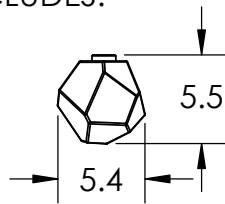

Collection: GEM

Product #: PLB0039-0B

LIGHT FIXTURE INCLUDES:

3 SMALL GEMS

3 MEDIUM GEMS

Visit hammertonstudio.com for product options and specifications.

11/3/2016 ©

| | | | |
|----------------------------------|--------------------------------------|----------------------|--------------|
| Mounting Packet: X | Weight(lbs.): 35 | Electrical Type: LED | CCT: 2700 K |
| UL Location: DRY | Elec. Qty: 10 | Wattage: 36 | Voltage: 120 |
| Finish: SEE WEB SITE FOR OPTIONS | Source Lumens: | Up: 1075 | Down: 1370 |
| Top Diffuser: CLOSED GLASS | Forward/Reverse Phase Dimmable To 1% | | |
| Bottom Diffuser: FROSTED GLASS | CRI: 93+ | Power Factor: >0.9 | |

All fixtures created by Hammerton are handcrafted by artisans. Dimensions may vary up to 7/8".

© Copyright 2016. All rights in design, detail or invention of this drawing are reserved as the property of Hammerton. Any imitation or adaptation without written consent is strictly prohibited.