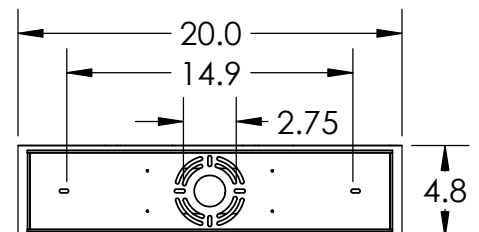

Mounting Detail

MOUNTS TO J-BOX AND CEILING