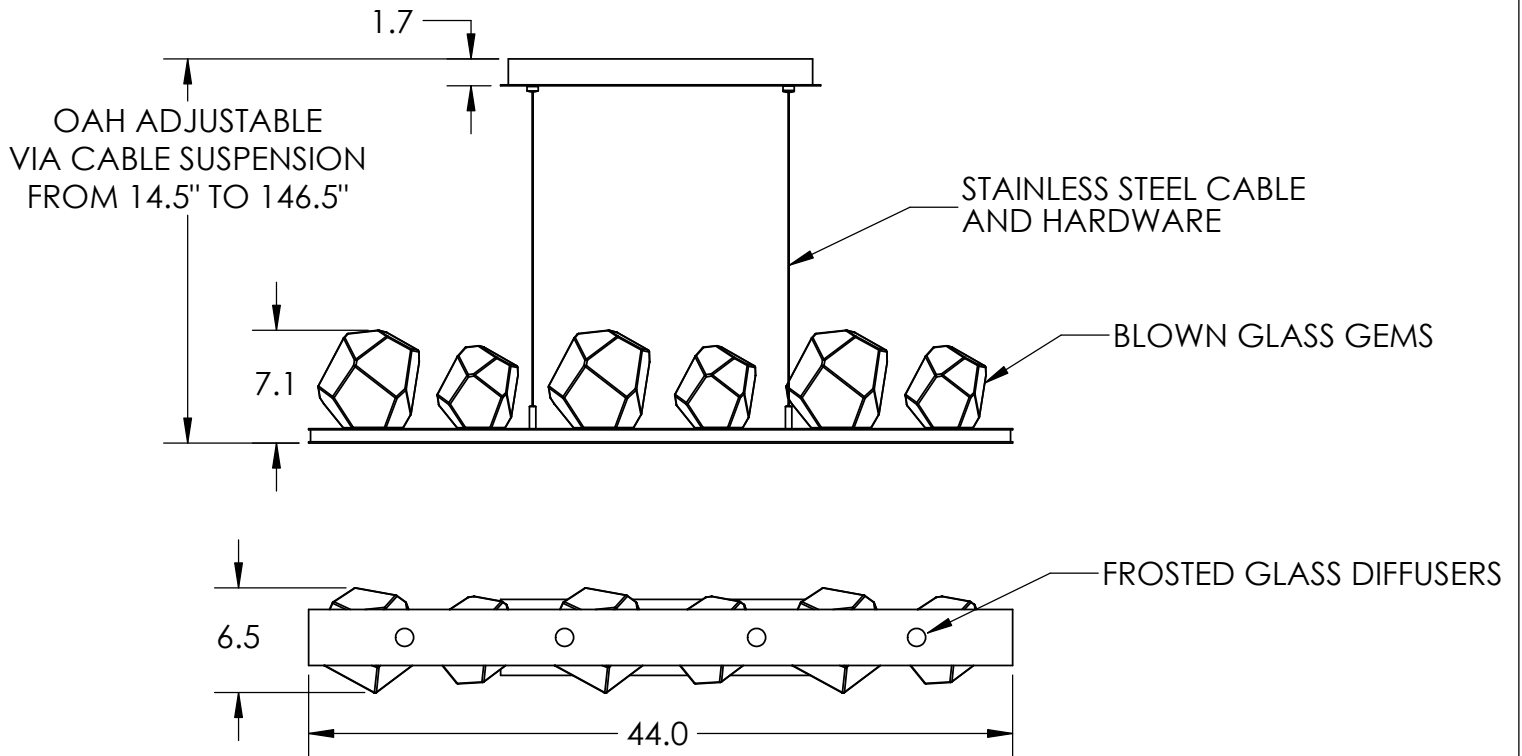

Collection: GEM

Product #: PLB0039-0B

LIGHT FIXTURE INCLUDES:

3 SMALL GEMS

3 MEDIUM GEMS

Visit hammertonstudio.com for product options and specifications.

11/3/2016 ©

| | | | |
|----------------------------------|--------------------------------------|----------------------|--------------|
| Mounting Packet: X | Weight(lbs.): 35 | Electrical Type: LED | CCT: 2700 K |
| UL Location: DRY | Elec. Qty: 10 | Wattage: 36 | Voltage: 120 |
| Finish: SEE WEB SITE FOR OPTIONS | Source Lumens: | Up: 1075 | Down: 1370 |
| Top Diffuser: CLOSED GLASS | Forward/Reverse Phase Dimmable To 1% | | |
| Bottom Diffuser: FROSTED GLASS | CRI: 93+ | Power Factor: >0.9 | |

All fixtures created by Hammerton are handcrafted by artisans. Dimensions may vary up to 7/8".

© Copyright 2016. All rights in design, detail or invention of this drawing are reserved as the property of Hammerton. Any imitation or adaptation without written consent is strictly prohibited.