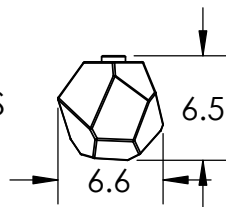

Collection: GEM

Product #: PLB0039-0B

LIGHT FIXTURE INCLUDES:

3 SMALL GEMS

3 MEDIUM GEMS

Visit hammertonstudio.com for product options and specifications.

11/3/2016 ©

| | | | |
|----------------------------------|--------------------------------------|----------------------|--------------|
| Mounting Packet: X | Weight(lbs.): 35 | Electrical Type: LED | CCT: 2700 K |
| UL Location: DRY | Elec. Qty: 10 | Wattage: 36 | Voltage: 120 |
| Finish: SEE WEB SITE FOR OPTIONS | Source Lumens: | Up: 1075 | Down: 1370 |
| Top Diffuser: CLOSED GLASS | Forward/Reverse Phase Dimmable To 1% | | |
| Bottom Diffuser: FROSTED GLASS | CRI: 93+ | Power Factor: >0.9 | |

All fixtures created by Hammerton are handcrafted by artisans. Dimensions may vary up to 7/8".

© Copyright 2016. All rights in design, detail or invention of this drawing are reserved as the property of Hammerton. Any imitation or adaptation without written consent is strictly prohibited.