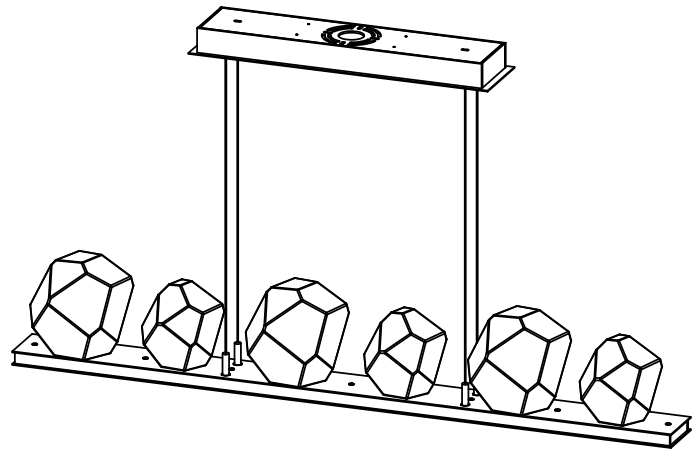

Collection: GEM

Product #: PLB0039-0B

LIGHT FIXTURE INCLUDES:

3 SMALL GEMS

3 MEDIUM GEMS

Visit hammertonstudio.com for product options and specifications.

11/3/2016 ©

| | | | |
|----------------------------------|--------------------------------------|----------------------|--------------|
| Mounting Packet: X | Weight(lbs.): 35 | Electrical Type: LED | CCT: 2700 K |
| UL Location: DRY | Elec. Qty: 10 | Wattage: 36 | Voltage: 120 |
| Finish: SEE WEB SITE FOR OPTIONS | Source Lumens: | Up: 1075 | Down: 1370 |
| Top Diffuser: CLOSED GLASS | Forward/Reverse Phase Dimmable To 1% | | |
| Bottom Diffuser: FROSTED GLASS | CRI: 93+ | Power Factor: >0.9 | |

All fixtures created by Hammerton are handcrafted by artisans. Dimensions may vary up to 7/8".

© Copyright 2016. All rights in design, detail or invention of this drawing are reserved as the property of Hammerton. Any imitation or adaptation without written consent is strictly prohibited.