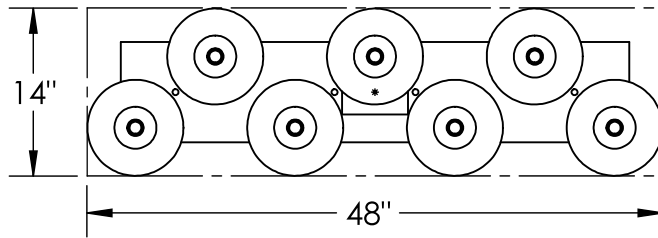

Collection: COPPA

Product #: PLB0036-07

HAND BLOWN GLASS

HANDBLOWN GLASS DIMENSIONS MAY VARY $\pm 1"$

QTY: 7

All dimensions are shown in inches unless otherwise stated.
Visit hammertonstudio.com for product options and specifications.

Mounting Packet: R	Electrical Type: INCANDESCENT
Approximate lbs.: 46	Bulb Qty: 7 Bulb Type: A19
Finish: SEE WEB SITE FOR OPTIONS	Wattage: 40 Voltage: 120
Top Diffuser: N/A	Socket Type: E26
Bottom Diffuser: OPEN	UL Location: DRY

Bulbs Not Included

Mounting Detail

MOUNTS TO BUILDING STRUCTURE

All fixtures created by Hammerton are handcrafted by artisans. Dimensions may vary up to 7/8".

© Copyright 2021. All rights in design, detail or invention of this drawing are reserved as the property of Hammerton. Any imitation or adaptation without written consent is strictly prohibited.