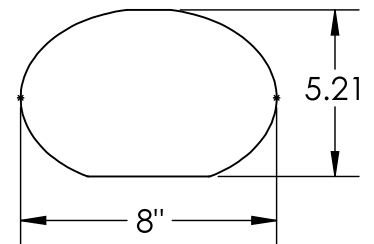

Collection: COPPA

Product #: PLB0036-07

HAND BLOWN GLASS

HANDBLOWN GLASS DIMENSIONS MAY VARY $\pm 1"$

QTY: 7

All dimensions are shown in inches unless otherwise stated.
Visit hammertonstudio.com for product options and specifications.

Mounting Packet: R	Electrical Type: INCANDESCENT
Approximate lbs.: 46	Bulb Qty: 7 Bulb Type: A19
Finish: SEE WEB SITE FOR OPTIONS	Wattage: 40 Voltage: 120
Top Diffuser: N/A	Socket Type: E26
Bottom Diffuser: OPEN	UL Location: DRY

Bulbs Not Included

Mounting Detail

MOUNTS TO BUILDING STRUCTURE

All fixtures created by Hammerton are handcrafted by artisans. Dimensions may vary up to 7/8".

© Copyright 2021. All rights in design, detail or invention of this drawing are reserved as the property of Hammerton. Any imitation or adaptation without written consent is strictly prohibited.