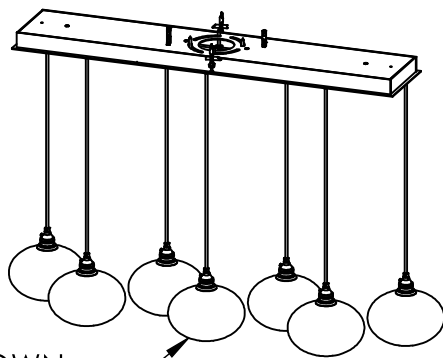

Collection: COPPA

Product #: PLB0036-07

HAND BLOWN GLASS

HANDBLOWN GLASS DIMENSIONS MAY VARY $\pm 1"$

QTY: 7

All dimensions are shown in inches unless otherwise stated.
Visit hammertonstudio.com for product options and specifications.

Mounting Packet: R	Electrical Type: INCANDESCENT
Approximate lbs.: 46	Bulb Qty: 7 Bulb Type: A19
Finish: SEE WEB SITE FOR OPTIONS	Wattage: 40 Voltage: 120
Top Diffuser: N/A	Socket Type: E26
Bottom Diffuser: OPEN	UL Location: DRY

Bulbs Not Included

Mounting Detail

MOUNTS TO BUILDING STRUCTURE

All fixtures created by Hammerton are handcrafted by artisans. Dimensions may vary up to 7/8".

© Copyright 2021. All rights in design, detail or invention of this drawing are reserved as the property of Hammerton. Any imitation or adaptation without written consent is strictly prohibited.