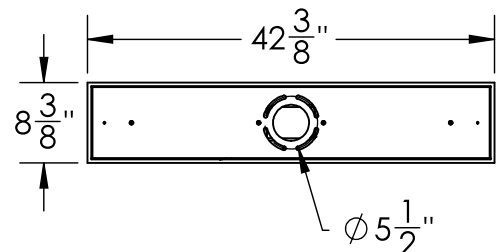

Collection: COPPA

Product #: PLB0036-07

HAND BLOWN GLASS

HANDBLOWN GLASS DIMENSIONS MAY VARY $\pm 1"$

QTY: 7

All dimensions are shown in inches unless otherwise stated.
Visit hammertonstudio.com for product options and specifications.

Mounting Packet: R	Electrical Type: INCANDESCENT
Approximate lbs.: 46	Bulb Qty: 7 Bulb Type: A19
Finish: SEE WEB SITE FOR OPTIONS	Wattage: 40 Voltage: 120
Top Diffuser: N/A	Socket Type: E26
Bottom Diffuser: OPEN	UL Location: DRY

Bulbs Not Included

Mounting Detail

MOUNTS TO BUILDING STRUCTURE

All fixtures created by Hammerton are handcrafted by artisans. Dimensions may vary up to 7/8".

© Copyright 2021. All rights in design, detail or invention of this drawing are reserved as the property of Hammerton. Any imitation or adaptation without written consent is strictly prohibited.