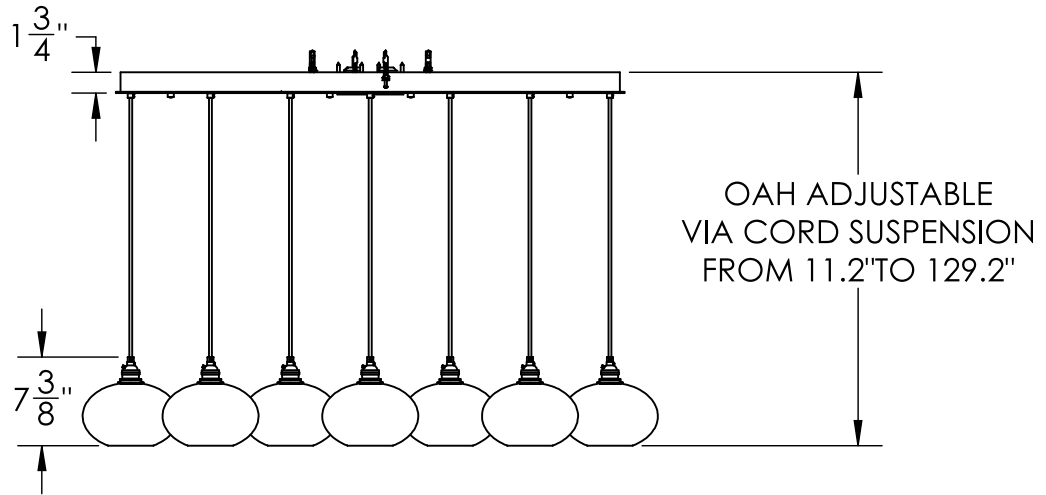

Collection: COPPA

Product #: PLB0036-07

HAND BLOWN GLASS

HANDBLOWN GLASS DIMENSIONS MAY VARY $\pm 1"$

QTY: 7

All dimensions are shown in inches unless otherwise stated.
Visit hammertonstudio.com for product options and specifications.

Mounting Packet: R	Electrical Type: INCANDESCENT
Approximate lbs.: 46	Bulb Qty: 7 Bulb Type: A19
Finish: SEE WEB SITE FOR OPTIONS	Wattage: 40 Voltage: 120
Top Diffuser: N/A	Socket Type: E26
Bottom Diffuser: OPEN	UL Location: DRY

Bulbs Not Included

Mounting Detail

MOUNTS TO BUILDING STRUCTURE

All fixtures created by Hammerton are handcrafted by artisans. Dimensions may vary up to 7/8".

© Copyright 2021. All rights in design, detail or invention of this drawing are reserved as the property of Hammerton. Any imitation or adaptation without written consent is strictly prohibited.