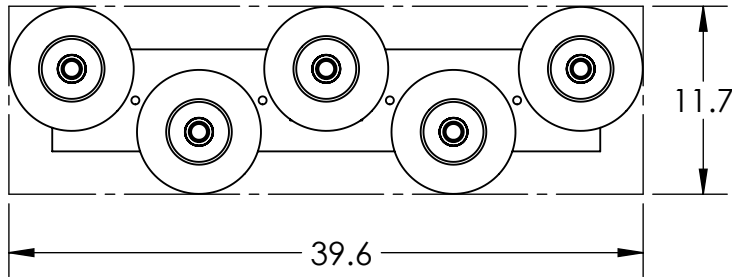

Collection: COPPA

Product #: PLB0036-05

HAND BLOWN GLASS DIMENSIONS
MAY VARY UP TO 1"

Bulbs Not Included

Visit hammertonstudio.com for product options and specifications.

1/11/2016

Ⓐ

Mounting Packet: X	Electrical Type: INCANDESCENT
Approximate lbs.: 31	Bulb Qty: 5 Bulb Type: A
Finish: SEE WEB SITE FOR OPTIONS	Wattage: 40 Voltage: 120
Top Diffuser: CLOSED	Socket Type: MEDIUM, E26 BASE
Bottom Diffuser: Open	UL Location: Dry

Mounting Detail

All fixtures created by Hammerton are handcrafted by artisans. Dimensions may vary up to 7/8".

© Copyright 2016. All rights in design, detail or invention of this drawing are reserved as the property of Hammerton. Any imitation or adaptation without written consent is strictly prohibited.