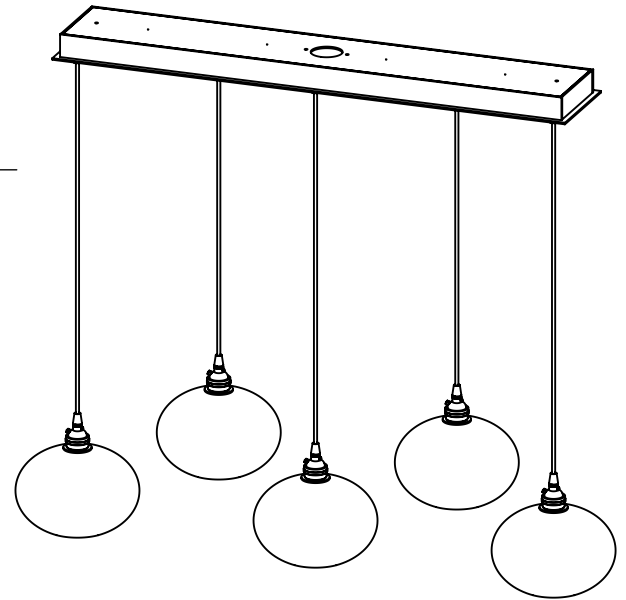

Collection: COPPA

Product #: PLB0036-05

HAND BLOWN GLASS DIMENSIONS
MAY VARY UP TO 1"

Bulbs Not Included

Visit hammertonstudio.com for product options and specifications.

1/11/2016

Ⓐ

Mounting Packet: X	Electrical Type: INCANDESCENT
Approximate lbs.: 31	Bulb Qty: 5 Bulb Type: A
Finish: SEE WEB SITE FOR OPTIONS	Wattage: 40 Voltage: 120
Top Diffuser: CLOSED	Socket Type: MEDIUM, E26 BASE
Bottom Diffuser: Open	UL Location: Dry

Mounting Detail

All fixtures created by Hammerton are handcrafted by artisans. Dimensions may vary up to 7/8".

© Copyright 2016. All rights in design, detail or invention of this drawing are reserved as the property of Hammerton. Any imitation or adaptation without written consent is strictly prohibited.