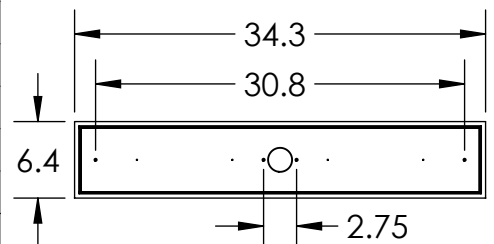

Collection: COPPA

Product #: PLB0036-05

HAND BLOWN GLASS DIMENSIONS
MAY VARY UP TO 1"

Bulbs Not Included

Visit hammertonstudio.com for product options and specifications.

1/11/2016

Ⓐ

Mounting Packet: X	Electrical Type: INCANDESCENT
Approximate lbs.: 31	Bulb Qty: 5 Bulb Type: A
Finish: SEE WEB SITE FOR OPTIONS	Wattage: 40 Voltage: 120
Top Diffuser: CLOSED	Socket Type: MEDIUM, E26 BASE
Bottom Diffuser: Open	UL Location: Dry

Mounting Detail

All fixtures created by Hammerton are handcrafted by artisans. Dimensions may vary up to 7/8".

© Copyright 2016. All rights in design, detail or invention of this drawing are reserved as the property of Hammerton. Any imitation or adaptation without written consent is strictly prohibited.