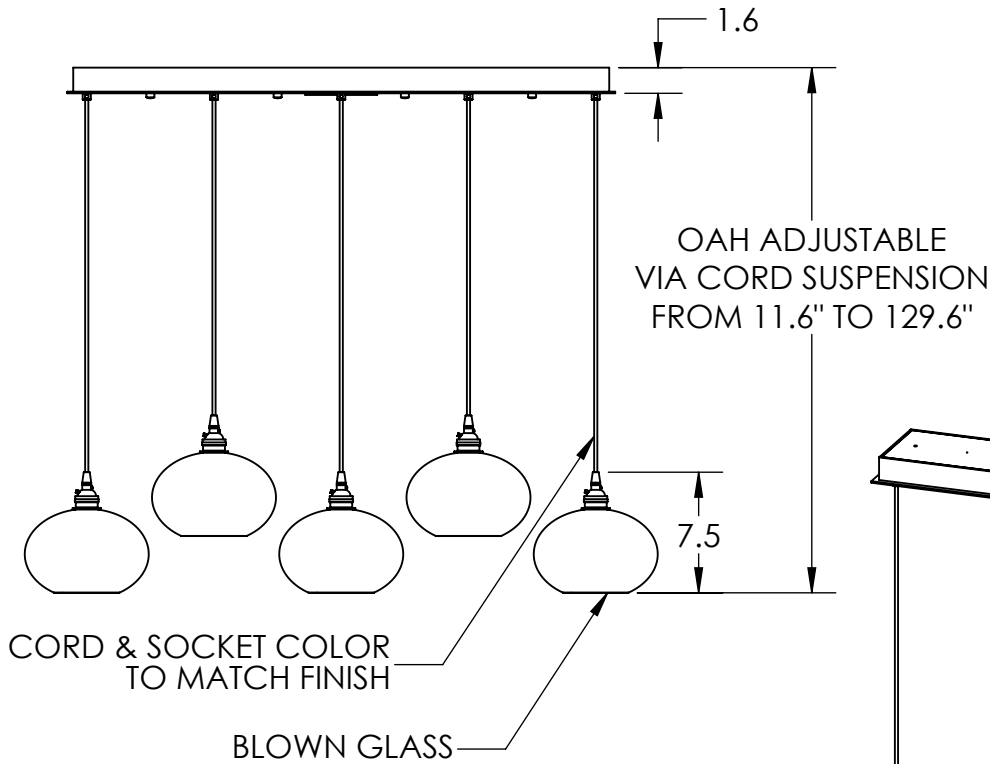

Collection: COPPA

Product #: PLB0036-05

HAND BLOWN GLASS DIMENSIONS
MAY VARY UP TO 1"

Bulbs Not Included

Visit hammertonstudio.com for product options and specifications.

1/11/2016

Ⓐ

Mounting Packet: X	Electrical Type: INCANDESCENT
Approximate lbs.: 31	Bulb Qty: 5 Bulb Type: A
Finish: SEE WEB SITE FOR OPTIONS	Wattage: 40 Voltage: 120
Top Diffuser: CLOSED	Socket Type: MEDIUM, E26 BASE
Bottom Diffuser: Open	UL Location: Dry

Mounting Detail

All fixtures created by Hammerton are handcrafted by artisans. Dimensions may vary up to 7/8".

© Copyright 2016. All rights in design, detail or invention of this drawing are reserved as the property of Hammerton. Any imitation or adaptation without written consent is strictly prohibited.