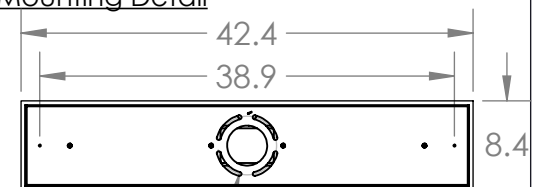

Collection: ELLISSE

Product #: PLB0035-07

Bulbs Not Included

Visit hammertonstudio.com for product options and specifications.

1/5/2018 (A)

Mounting Packet: R	Electrical Type: INCANDESCENT
Approximate lbs.: 57	Bulb Qty: 7 Bulb Type: A
Finish: SEE WEB SITE FOR OPTIONS	Wattage: 40 Voltage: 120
Top Diffuser: CLOSED	Socket Type: MEDIUM, E26 BASE
Bottom Diffuser: OPEN	UL Location: DRY

Mounting Detail

All fixtures created by Hammerton are handcrafted by artisans. Dimensions may vary up to 7/8".

© Copyright 2017. All rights in design, detail or invention of this drawing are reserved as the property of Hammerton. Any imitation or adaptation without written consent is strictly prohibited.