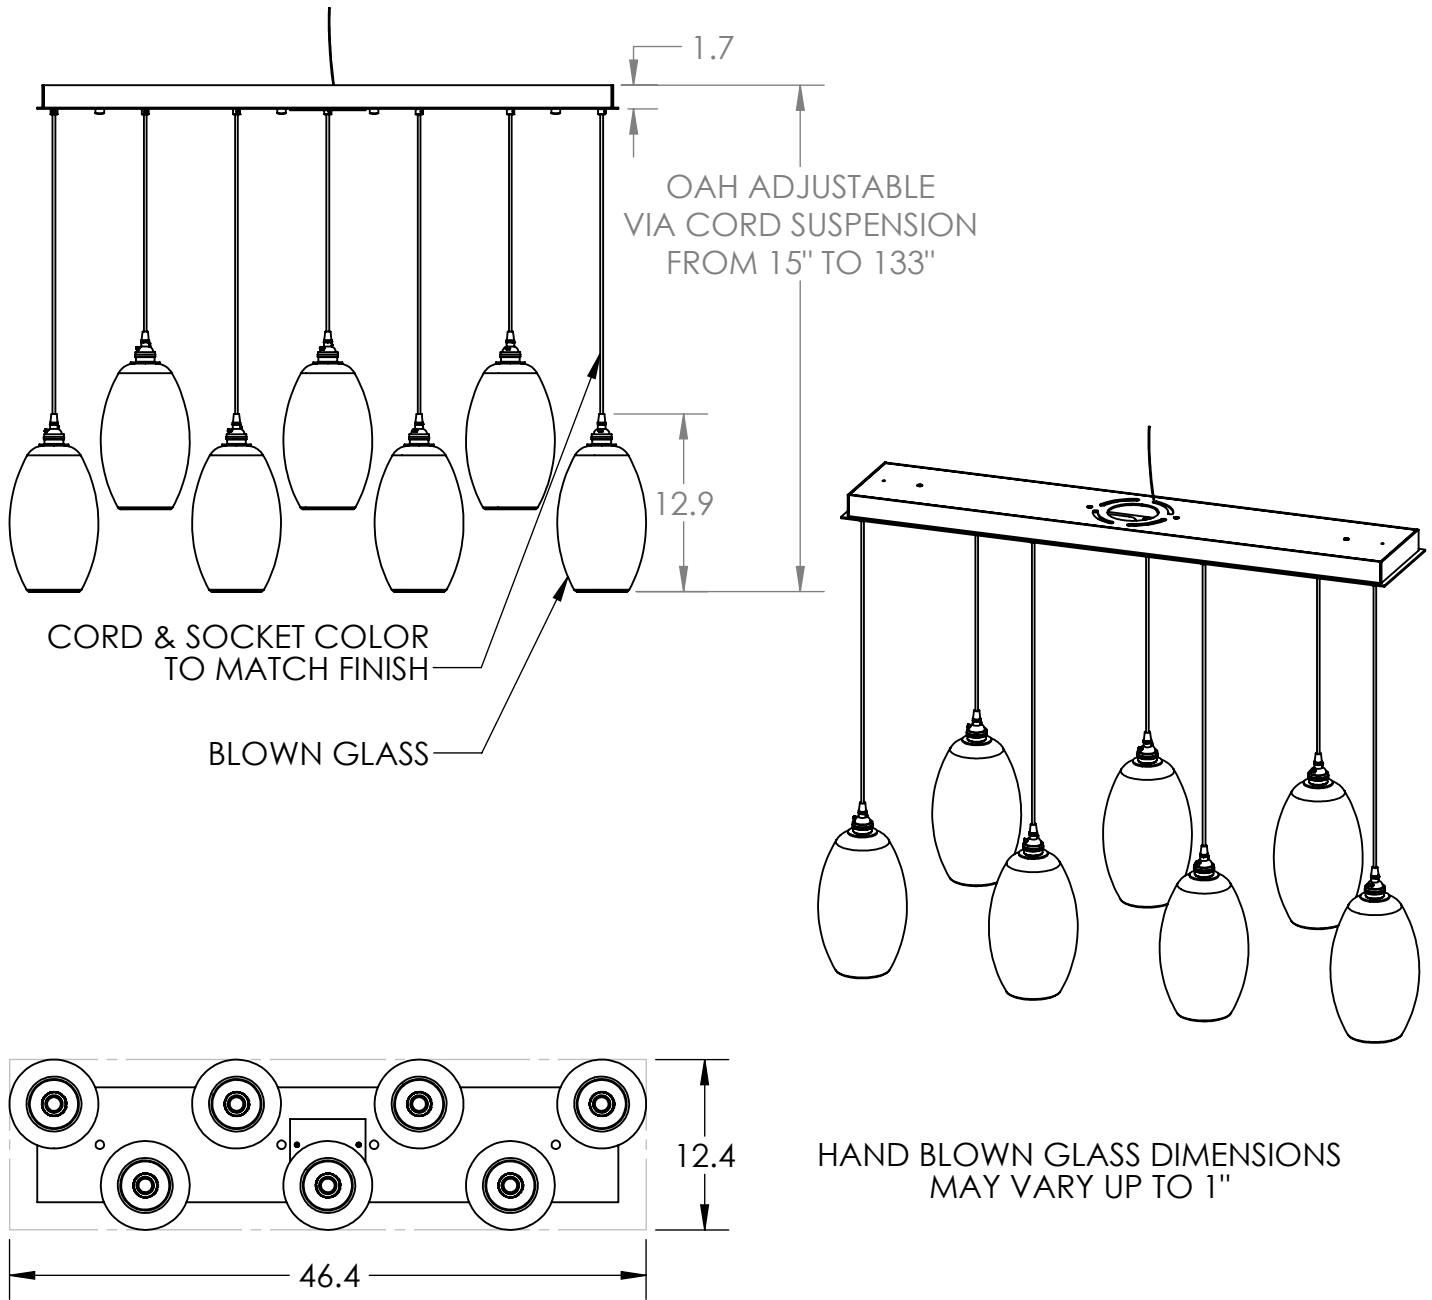

Collection: ELLISSE

Product #: PLB0035-07

Bulbs Not Included

Visit hammertonstudio.com for product options and specifications.

1/5/2018 (A)

Mounting Packet: R	Electrical Type: INCANDESCENT
Approximate lbs.: 57	Bulb Qty: 7 Bulb Type: A
Finish: SEE WEB SITE FOR OPTIONS	Wattage: 40 Voltage: 120
Top Diffuser: CLOSED	Socket Type: MEDIUM, E26 BASE
Bottom Diffuser: OPEN	UL Location: DRY

Mounting Detail

All fixtures created by Hammerton are handcrafted by artisans. Dimensions may vary up to 7/8".

© Copyright 2017. All rights in design, detail or invention of this drawing are reserved as the property of Hammerton. Any imitation or adaptation without written consent is strictly prohibited.