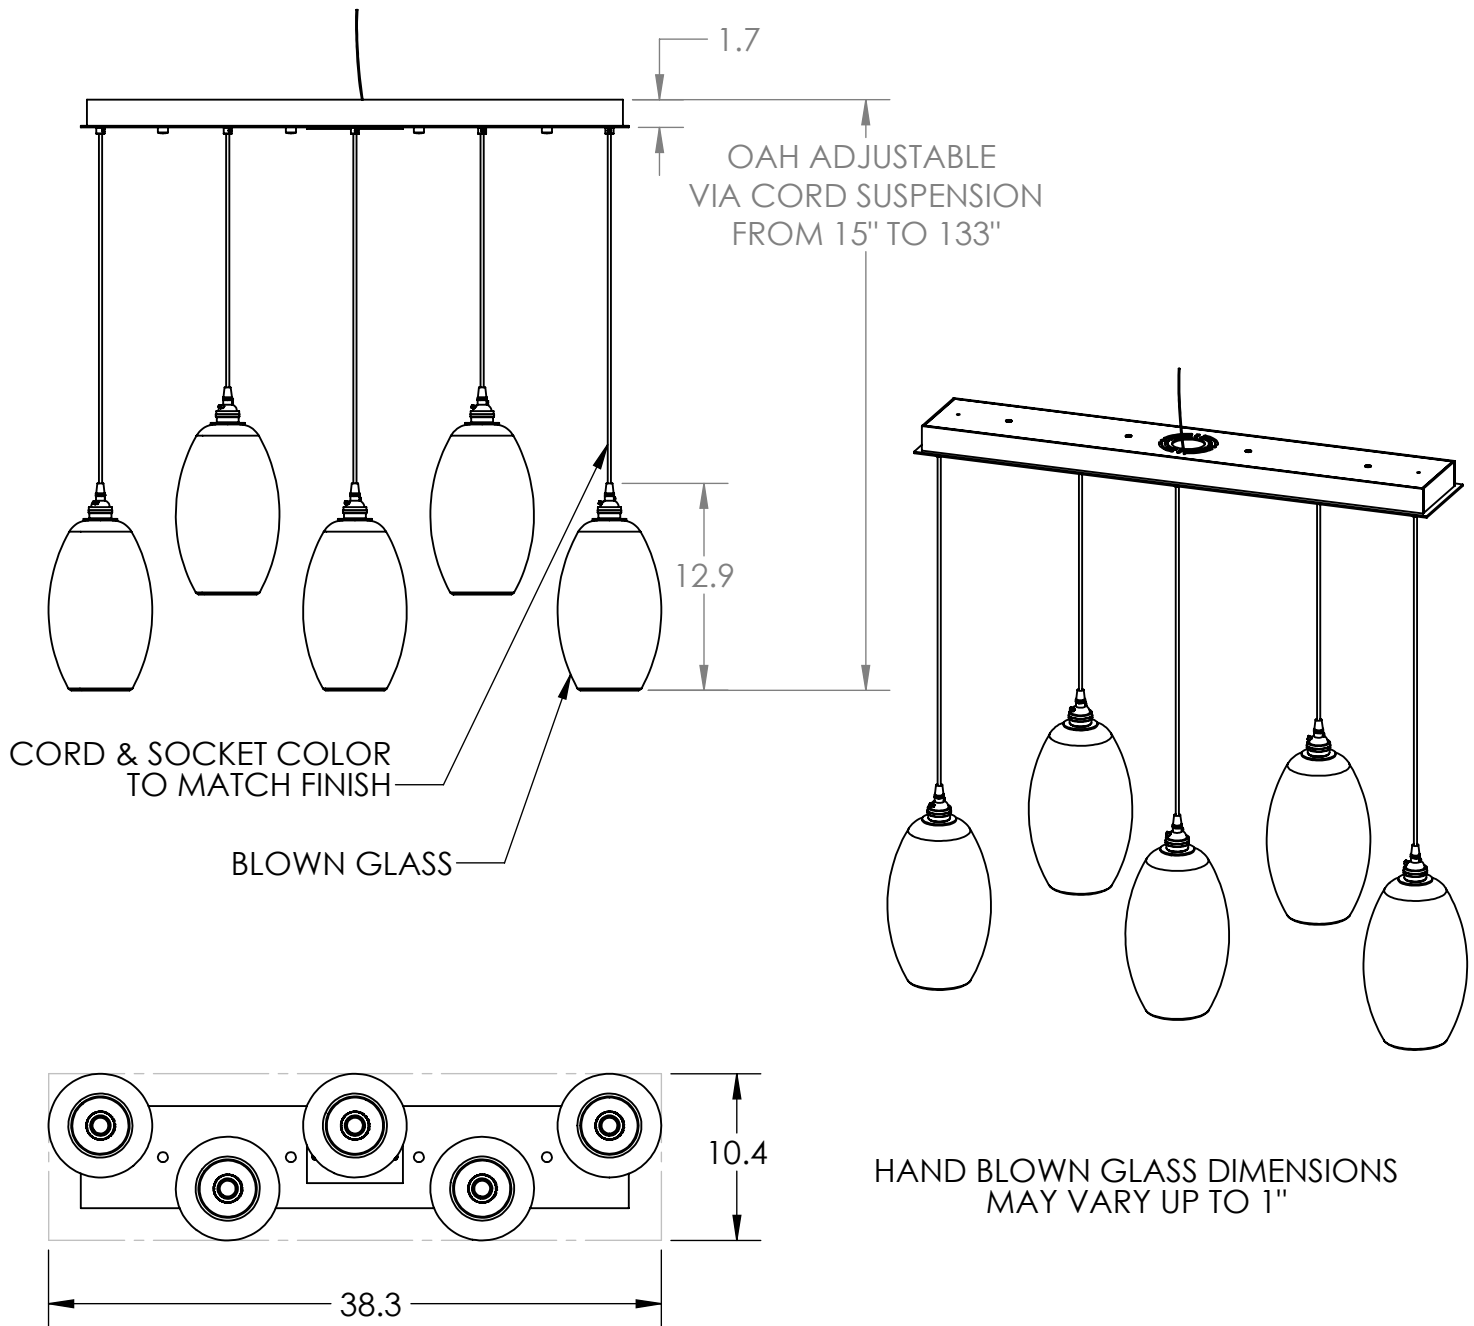

Collection: ELLISSE

Product #: PLB0035-05

*Bulbs Not Included*

Visit [hammertonstudio.com](http://hammertonstudio.com) for product options and specifications.

1/5/2018 (A)

Mounting Packet: X	Electrical Type: INCANDESCENT
Approximate lbs.: 39	Bulb Qty: 5    Bulb Type: A
Finish: SEE WEB SITE FOR OPTIONS	Wattage: 40    Voltage: 120
Top Diffuser: CLOSED	Socket Type: MEDIUM, E26 BASE
Bottom Diffuser: OPEN	UL Location: DRY

### Mounting Detail

All fixtures created by Hammerton are handcrafted by artisans. Dimensions may vary up to 7/8".

© Copyright 2017. All rights in design, detail or invention of this drawing are reserved as the property of Hammerton. Any imitation or adaptation without written consent is strictly prohibited.