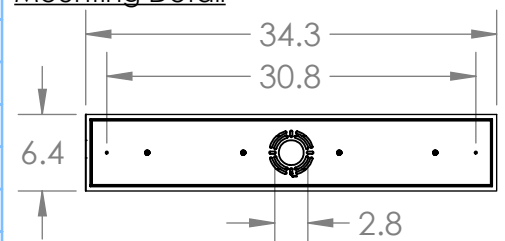

Collection: ELLISSE

Product #: PLB0035-05

*Bulbs Not Included*

Visit [hammertonstudio.com](http://hammertonstudio.com) for product options and specifications.

1/5/2018 (A)

Mounting Packet: X	Electrical Type: INCANDESCENT
Approximate lbs.: 39	Bulb Qty: 5    Bulb Type: A
Finish: SEE WEB SITE FOR OPTIONS	Wattage: 40    Voltage: 120
Top Diffuser: CLOSED	Socket Type: MEDIUM, E26 BASE
Bottom Diffuser: OPEN	UL Location: DRY

### Mounting Detail

All fixtures created by Hammerton are handcrafted by artisans. Dimensions may vary up to 7/8".

© Copyright 2017. All rights in design, detail or invention of this drawing are reserved as the property of Hammerton. Any imitation or adaptation without written consent is strictly prohibited.