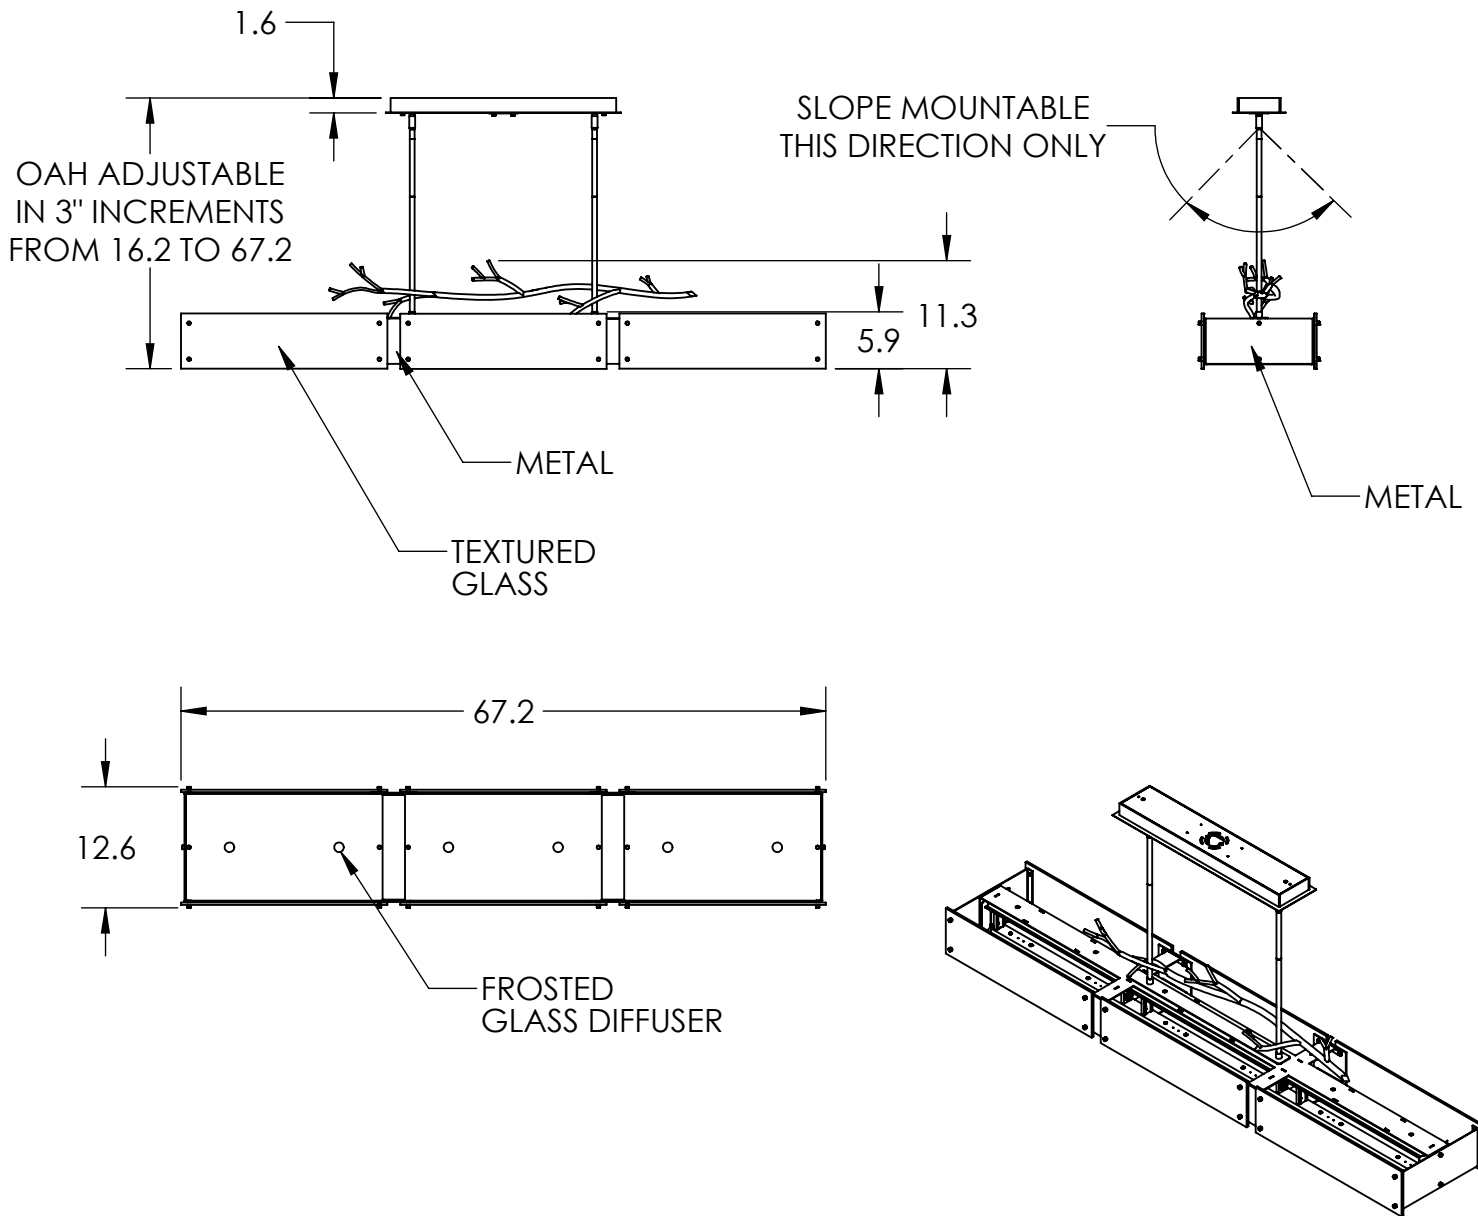

Collection: IRONWOOD

Product #: PLB0032-0D-L1

Visit [hammertonstudio.com](http://hammertonstudio.com) for product options and specifications.

4/30/2018 (A)

Mounting Packet: X	Weight(lbs.): 75	Electrical Type: LED	CCT: 2700 K
UL Location: DRY		Elec. Qty: 18	Wattage: 47   Voltage: 120
Finish: SEE WEB SITE FOR OPTIONS		Source Lumens: AMBIENT: 2158   DOWN: 1079	
Top Diffuser: OPEN		Dimmable: Forward/Reverse Phase to 1%	
Bottom Diffuser: CLOSED		CRI: 90+	Power Factor: >0.9

Mounting Detail

MOUNTS TO J-BOX AND CEILING

All fixtures created by Hammerton are handcrafted by artisans. Dimensions may vary up to 7/8".

© Copyright 2018. All rights in design, detail or invention of this drawing are reserved as the property of Hammerton. Any imitation or adaptation without written consent is strictly prohibited.