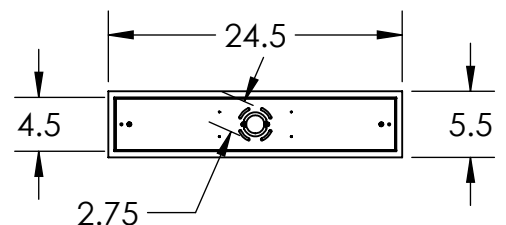

Collection: IRONWOOD

Product #: PLB0032-0D-L1

Visit [hammertonstudio.com](http://hammertonstudio.com) for product options and specifications.

4/30/2018 (A)

Mounting Packet: X	Weight(lbs.): 75	Electrical Type: LED	CCT: 2700 K
UL Location: DRY		Elec. Qty: 18	Wattage: 47   Voltage: 120
Finish: SEE WEB SITE FOR OPTIONS		Source Lumens: AMBIENT: 2158   DOWN: 1079	
Top Diffuser: OPEN		Dimmable: Forward/Reverse Phase to 1%	
Bottom Diffuser: CLOSED		CRI: 90+	Power Factor: >0.9

Mounting Detail

MOUNTS TO J-BOX AND CEILING

All fixtures created by Hammerton are handcrafted by artisans. Dimensions may vary up to 7/8".

© Copyright 2018. All rights in design, detail or invention of this drawing are reserved as the property of Hammerton. Any imitation or adaptation without written consent is strictly prohibited.