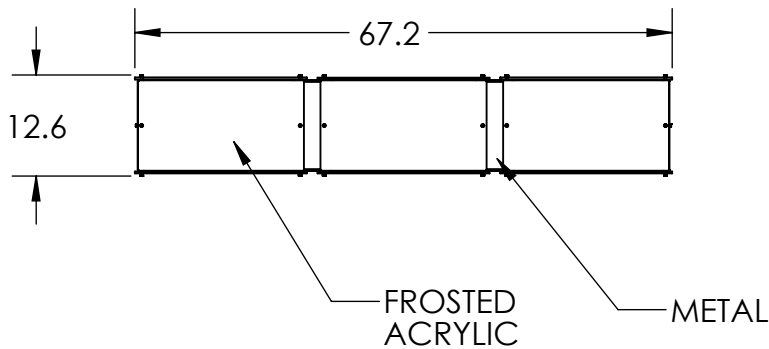

GLASS TEXTURE

RIMELIGHT
STRATA
GRANITE
IVORY WISP

SLOPE MOUNTABLE THIS DIRECTION ONLY

Bulbs Not Included

Visit hammertonstudio.com for product options and specifications.

4/30/2018 (A)

Mounting Packet: X	Electrical Type: SEE TABLE
Approximate lbs.: 70	Bulb Qty: 9 Bulb Type: SEE TABLE
Finish: SEE WEB SITE FOR OPTIONS	Wattage: SEE TABLE Voltage: 120
Top Diffuser: OPEN	Socket Type: SEE TABLE
Bottom Diffuser: FROSTED ACRYLIC	UL Location: DRY

Mounting Detail

MOUNTS TO J-BOX AND TO CEILING

All fixtures created by Hammerton are handcrafted by artisans. Dimensions may vary up to 7/8".

© Copyright 2018. All rights in design, detail or invention of this drawing are reserved as the property of Hammerton. Any imitation or adaptation without written consent is strictly prohibited.