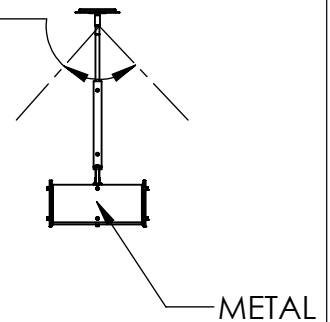

Collection: URBAN LOFT

Product #: PLB0026-0F

ELECTRICAL OPTIONS

Product #	Electrical Type	Bulb Type	Wattage	Socket Type
PLB0026-0F-E2	Incandescent	A19	60	Medium E26
PLB0026-0F-G2	Flourescent	CFL/LED RETRO	13	GU-24

GLASS TEXTURE

RIMELIGHT
STRATA
GRANITE
IVORY WISP

SLOPE MOUNTABLE THIS DIRECTION ONLY

Bulbs Not Included

Visit hammertonstudio.com for product options and specifications.

4/30/2018 (A)

Mounting Packet: X	Electrical Type: SEE TABLE
Approximate lbs.: 70	Bulb Qty: 9 Bulb Type: SEE TABLE
Finish: SEE WEB SITE FOR OPTIONS	Wattage: SEE TABLE Voltage: 120
Top Diffuser: OPEN	Socket Type: SEE TABLE
Bottom Diffuser: FROSTED ACRYLIC	UL Location: DRY

Mounting Detail

MOUNTS TO J-BOX AND TO CEILING

All fixtures created by Hammerton are handcrafted by artisans. Dimensions may vary up to 7/8".

© Copyright 2018. All rights in design, detail or invention of this drawing are reserved as the property of Hammerton. Any imitation or adaptation without written consent is strictly prohibited.