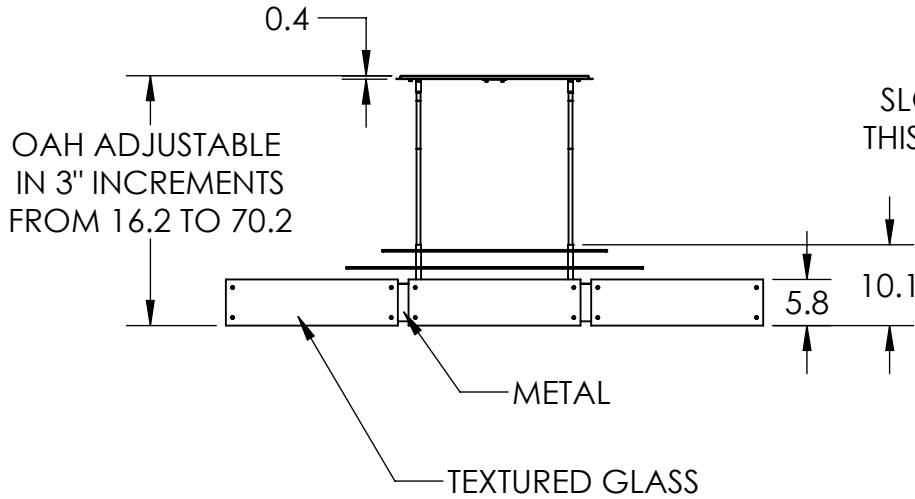

GLASS TEXTURE

RIMELIGHT
STRATA
GRANITE
IVORY WISP

SLOPE MOUNTABLE THIS DIRECTION ONLY

Bulbs Not Included

Visit hammertonstudio.com for product options and specifications.

4/30/2018 (A)

Mounting Packet: X	Electrical Type: SEE TABLE
Approximate lbs.: 70	Bulb Qty: 9 Bulb Type: SEE TABLE
Finish: SEE WEB SITE FOR OPTIONS	Wattage: SEE TABLE Voltage: 120
Top Diffuser: OPEN	Socket Type: SEE TABLE
Bottom Diffuser: FROSTED ACRYLIC	UL Location: DRY

Mounting Detail

MOUNTS TO J-BOX AND TO CEILING

All fixtures created by Hammerton are handcrafted by artisans. Dimensions may vary up to 7/8".

© Copyright 2018. All rights in design, detail or invention of this drawing are reserved as the property of Hammerton. Any imitation or adaptation without written consent is strictly prohibited.