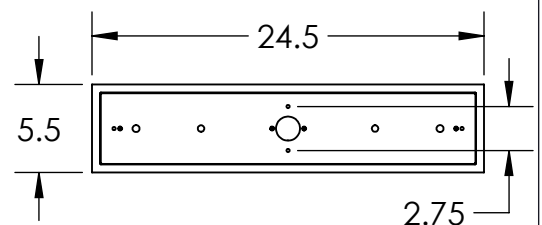

GLASS TEXTURE

RIMELIGHT
STRATA
GRANITE
IVORY WISP

SLOPE MOUNTABLE THIS DIRECTION ONLY

Bulbs Not Included

Visit hammertonstudio.com for product options and specifications.

4/30/2018 (A)

Mounting Packet: X	Electrical Type: SEE TABLE
Approximate lbs.: 70	Bulb Qty: 9 Bulb Type: SEE TABLE
Finish: SEE WEB SITE FOR OPTIONS	Wattage: SEE TABLE Voltage: 120
Top Diffuser: OPEN	Socket Type: SEE TABLE
Bottom Diffuser: FROSTED ACRYLIC	UL Location: DRY

Mounting Detail

MOUNTS TO J-BOX AND TO CEILING

All fixtures created by Hammerton are handcrafted by artisans. Dimensions may vary up to 7/8".

© Copyright 2018. All rights in design, detail or invention of this drawing are reserved as the property of Hammerton. Any imitation or adaptation without written consent is strictly prohibited.