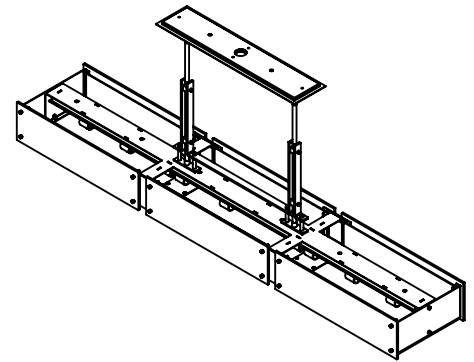

Collection: URBAN LOFT

Product #: PLB0026-0F

ELECTRICAL OPTIONS

Product #	Electrical Type	Bulb Type	Wattage	Socket Type
PLB0026-0F-E2	Incandescent	A19	60	Medium E26
PLB0026-0F-G2	Flourescent	CFL/LED RETRO	13	GU-24

GLASS TEXTURE

RIMELIGHT
STRATA
GRANITE
IVORY WISP

SLOPE MOUNTABLE THIS DIRECTION ONLY

Bulbs Not Included

Visit hammertonstudio.com for product options and specifications.

4/30/2018 (A)

Mounting Packet: X	Electrical Type: SEE TABLE
Approximate lbs.: 70	Bulb Qty: 9 Bulb Type: SEE TABLE
Finish: SEE WEB SITE FOR OPTIONS	Wattage: SEE TABLE Voltage: 120
Top Diffuser: OPEN	Socket Type: SEE TABLE
Bottom Diffuser: FROSTED ACRYLIC	UL Location: DRY

Mounting Detail

MOUNTS TO J-BOX AND TO CEILING

All fixtures created by Hammerton are handcrafted by artisans. Dimensions may vary up to 7/8".

© Copyright 2018. All rights in design, detail or invention of this drawing are reserved as the property of Hammerton. Any imitation or adaptation without written consent is strictly prohibited.