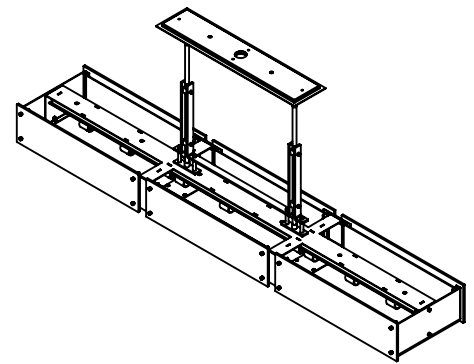

Collection: URBAN LOFT

Product #: PLB0026-0D

ELECTRICAL OPTIONS

| Product # | Electrical Type | Bulb Type | Wattage | Socket Type |
|---------------|-----------------|---------------|---------|-------------|
| PLB0026-0D-E2 | Incandescent | A19 | 60 | Medium E26 |
| PLB0026-0D-G2 | Flourescent | CFL/LED RETRO | 13 | GU-24 |

GLASS TEXTURE

| |
|------------|
| RIMELIGHT |
| STRATA |
| GRANITE |
| IVORY WISP |

Bulbs Not Included

Visit hammertonstudio.com for product options and specifications.

4/30/2018 (A)

| | |
|----------------------------------|----------------------------------|
| Mounting Packet: X | Electrical Type: SEE TABLE |
| Approximate lbs.: 70 | Bulb Qty: 9 Bulb Type: SEE TABLE |
| Finish: SEE WEB SITE FOR OPTIONS | Wattage: SEE TABLE Voltage: 120 |
| Top Diffuser: OPEN | Socket Type: SEE TABLE |
| Bottom Diffuser: FROSTED ACRYLIC | UL Location: DRY |

Mounting Detail

All fixtures created by Hammerton are handcrafted by artisans. Dimensions may vary up to 7/8".

© Copyright 2018. All rights in design, detail or invention of this drawing are reserved as the property of Hammerton. Any imitation or adaptation without written consent is strictly prohibited.