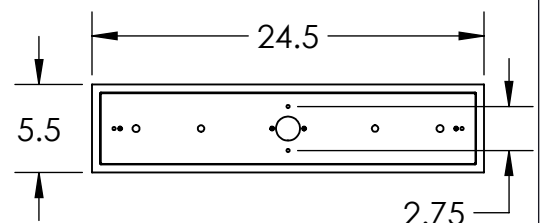

GLASS TEXTURE

| |
|------------|
| RIMELIGHT |
| STRATA |
| GRANITE |
| IVORY WISP |

Bulbs Not Included

Visit hammertonstudio.com for product options and specifications.

4/30/2018 (A)

| | |
|----------------------------------|----------------------------------|
| Mounting Packet: X | Electrical Type: SEE TABLE |
| Approximate lbs.: 70 | Bulb Qty: 9 Bulb Type: SEE TABLE |
| Finish: SEE WEB SITE FOR OPTIONS | Wattage: SEE TABLE Voltage: 120 |
| Top Diffuser: OPEN | Socket Type: SEE TABLE |
| Bottom Diffuser: FROSTED ACRYLIC | UL Location: DRY |

Mounting Detail

All fixtures created by Hammerton are handcrafted by artisans. Dimensions may vary up to 7/8".

© Copyright 2018. All rights in design, detail or invention of this drawing are reserved as the property of Hammerton. Any imitation or adaptation without written consent is strictly prohibited.