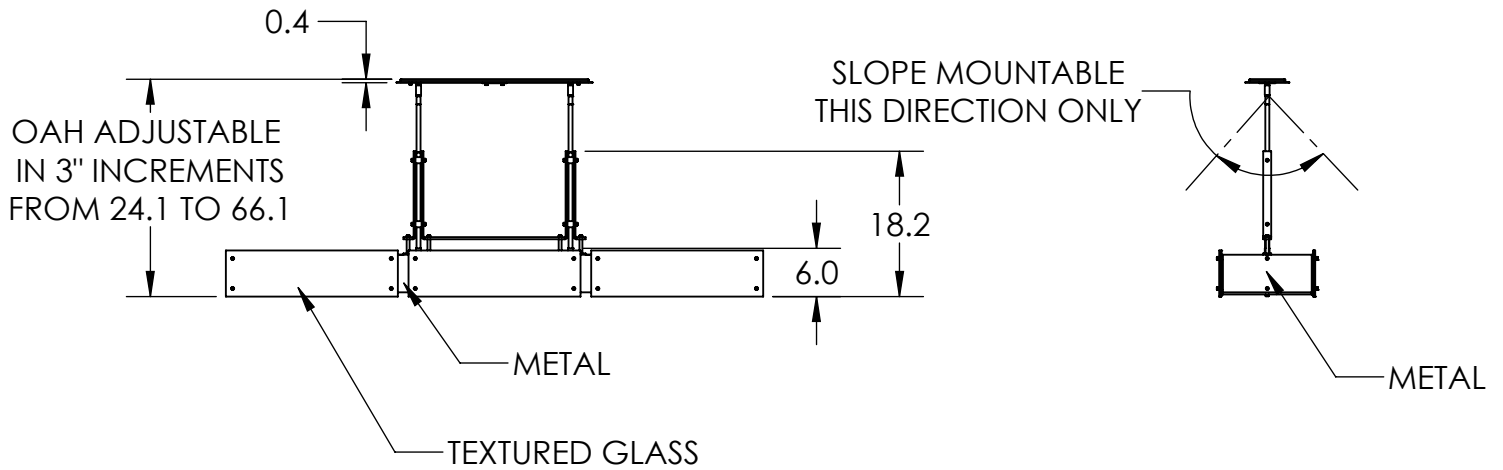

GLASS TEXTURE

| |
|------------|
| RIMELIGHT |
| STRATA |
| GRANITE |
| IVORY WISP |

Bulbs Not Included

Visit hammertonstudio.com for product options and specifications.

4/30/2018 (A)

| | |
|----------------------------------|----------------------------------|
| Mounting Packet: X | Electrical Type: SEE TABLE |
| Approximate lbs.: 70 | Bulb Qty: 9 Bulb Type: SEE TABLE |
| Finish: SEE WEB SITE FOR OPTIONS | Wattage: SEE TABLE Voltage: 120 |
| Top Diffuser: OPEN | Socket Type: SEE TABLE |
| Bottom Diffuser: FROSTED ACRYLIC | UL Location: DRY |

Mounting Detail

All fixtures created by Hammerton are handcrafted by artisans. Dimensions may vary up to 7/8".

© Copyright 2018. All rights in design, detail or invention of this drawing are reserved as the property of Hammerton. Any imitation or adaptation without written consent is strictly prohibited.