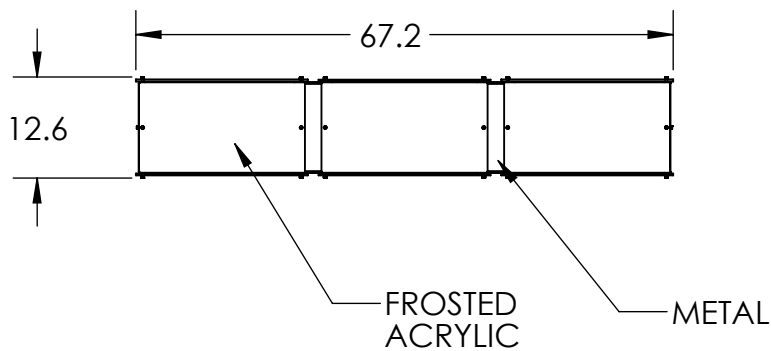

Collection: URBAN LOFT

Product #: PLB0026-0D

ELECTRICAL OPTIONS

| Product # | Electrical Type | Bulb Type | Wattage | Socket Type |
|---------------|-----------------|---------------|---------|-------------|
| PLB0026-0D-E2 | Incandescent | A19 | 60 | Medium E26 |
| PLB0026-0D-G2 | Flourescent | CFL/LED RETRO | 13 | GU-24 |

GLASS TEXTURE

| |
|------------|
| RIMELIGHT |
| STRATA |
| GRANITE |
| IVORY WISP |

Bulbs Not Included

Visit hammertonstudio.com for product options and specifications.

4/30/2018 (A)

| | |
|----------------------------------|----------------------------------|
| Mounting Packet: X | Electrical Type: SEE TABLE |
| Approximate lbs.: 70 | Bulb Qty: 9 Bulb Type: SEE TABLE |
| Finish: SEE WEB SITE FOR OPTIONS | Wattage: SEE TABLE Voltage: 120 |
| Top Diffuser: OPEN | Socket Type: SEE TABLE |
| Bottom Diffuser: FROSTED ACRYLIC | UL Location: DRY |

Mounting Detail

All fixtures created by Hammerton are handcrafted by artisans. Dimensions may vary up to 7/8".

© Copyright 2018. All rights in design, detail or invention of this drawing are reserved as the property of Hammerton. Any imitation or adaptation without written consent is strictly prohibited.