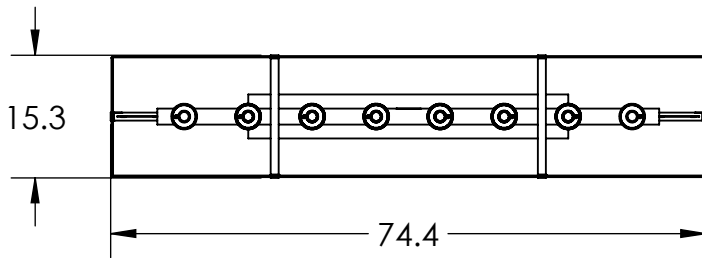

Collection: DOWNTOWN MESH

Product #: CHB0020-74

SLOPE MOUNT IN THIS DIRECTION ONLY

Product #	Electrical Type	Bulb Type	Wattage	Socket Type
PLB0020-74-XX-X-XXX-E2	Incandescent	B11	60	Medium E26
PLB0020-74-XX-X-XXX-G2	Flourescent	CFL/LED RETRO	13	GU-24
PLB0020-74-XX-X-XXX-L1	LED	2700K, 93CRI, 2700 Lumens. Forward/Reverse phase dimmable	41	Integrated

Bulbs Not Included

Visit hammertonstudio.com for product options and specifications.

4/27/2018 (A)

Mounting Packet: X	Electrical Type: SEE TABLE
Approximate lbs.: 90	Bulb Qty: 8 Bulb Type: SEE TABLE
Finish: SEE WEB SITE FOR OPTIONS	Wattage: SEE TABLE Voltage: 120
Top Diffuser: OPEN	Socket Type: SEE TABLE
Bottom Diffuser: OPEN	UL Location: DRY

Mounting Detail

MOUNTS TO J-BOX AND TO CEILING

All fixtures created by Hammerton are handcrafted by artisans. Dimensions may vary up to 7/8".

© Copyright 2016. All rights in design, detail or invention of this drawing are reserved as the property of Hammerton. Any imitation or adaptation without written consent is strictly prohibited.