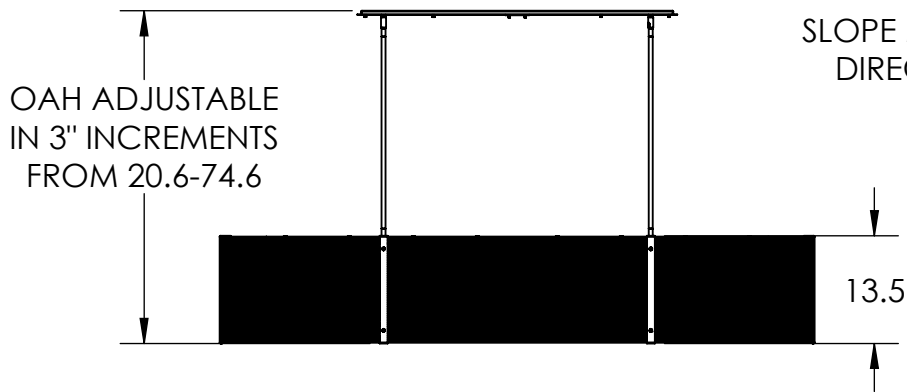

Collection: DOWNTOWN MESH

Product #: CHB0020-74

SLOPE MOUNT IN THIS DIRECTION ONLY

Product #	Electrical Type	Bulb Type	Wattage	Socket Type
PLB0020-74-XX-X-XXX-E2	Incandescent	B11	60	Medium E26
PLB0020-74-XX-X-XXX-G2	Flourescent	CFL/LED RETRO	13	GU-24
PLB0020-74-XX-X-XXX-L1	LED	2700K, 93CRI, 2700 Lumens. Forward/Reverse phase dimmable	41	Integrated

Bulbs Not Included

Visit hammertonstudio.com for product options and specifications.

4/27/2018 (A)

Mounting Packet: X	Electrical Type: SEE TABLE
Approximate lbs.: 90	Bulb Qty: 8 Bulb Type: SEE TABLE
Finish: SEE WEB SITE FOR OPTIONS	Wattage: SEE TABLE Voltage: 120
Top Diffuser: OPEN	Socket Type: SEE TABLE
Bottom Diffuser: OPEN	UL Location: DRY

Mounting Detail

MOUNTS TO J-BOX AND TO CEILING

All fixtures created by Hammerton are handcrafted by artisans. Dimensions may vary up to 7/8".

© Copyright 2016. All rights in design, detail or invention of this drawing are reserved as the property of Hammerton. Any imitation or adaptation without written consent is strictly prohibited.