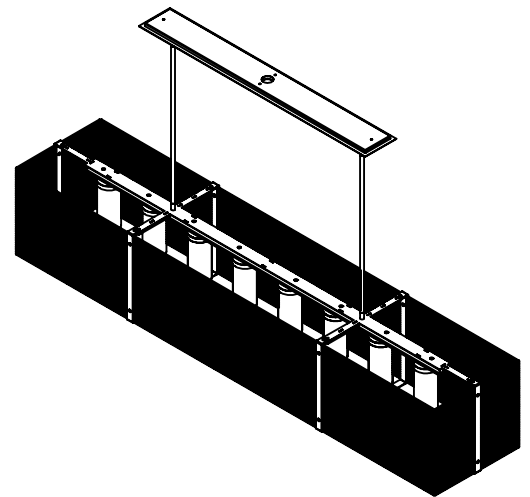

Collection: DOWNTOWN MESH

Product #: CHB0020-74

SLOPE MOUNT IN THIS DIRECTION ONLY

Product #	Electrical Type	Bulb Type	Wattage	Socket Type
PLB0020-74-XX-X-XXX-E2	Incandescent	B11	60	Medium E26
PLB0020-74-XX-X-XXX-G2	Flourescent	CFL/LED RETRO	13	GU-24
PLB0020-74-XX-X-XXX-L1	LED	2700K, 93CRI, 2700 Lumens. Forward/Reverse phase dimmable	41	Integrated

Bulbs Not Included

Visit hammertonstudio.com for product options and specifications.

4/27/2018 (A)

Mounting Packet: X	Electrical Type: SEE TABLE
Approximate lbs.: 90	Bulb Qty: 8 Bulb Type: SEE TABLE
Finish: SEE WEB SITE FOR OPTIONS	Wattage: SEE TABLE Voltage: 120
Top Diffuser: OPEN	Socket Type: SEE TABLE
Bottom Diffuser: OPEN	UL Location: DRY

Mounting Detail

MOUNTS TO J-BOX AND TO CEILING

All fixtures created by Hammerton are handcrafted by artisans. Dimensions may vary up to 7/8".

© Copyright 2016. All rights in design, detail or invention of this drawing are reserved as the property of Hammerton. Any imitation or adaptation without written consent is strictly prohibited.