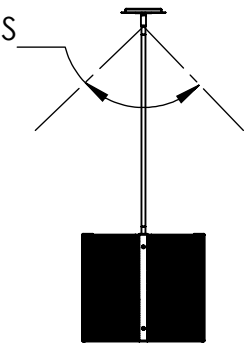

Collection: DOWNTOWN MESH

Product #: CHB0020-74

SLOPE MOUNT IN THIS DIRECTION ONLY

Product #	Electrical Type	Bulb Type	Wattage	Socket Type
PLB0020-74-XX-X-XXX-E2	Incandescent	B11	60	Medium E26
PLB0020-74-XX-X-XXX-G2	Flourescent	CFL/LED RETRO	13	GU-24
PLB0020-74-XX-X-XXX-L1	LED	2700K, 93CRI, 2700 Lumens. Forward/Reverse phase dimmable	41	Integrated

Bulbs Not Included

Visit hammertonstudio.com for product options and specifications.

4/27/2018 (A)

Mounting Packet: X	Electrical Type: SEE TABLE
Approximate lbs.: 90	Bulb Qty: 8 Bulb Type: SEE TABLE
Finish: SEE WEB SITE FOR OPTIONS	Wattage: SEE TABLE Voltage: 120
Top Diffuser: OPEN	Socket Type: SEE TABLE
Bottom Diffuser: OPEN	UL Location: DRY

Mounting Detail

MOUNTS TO J-BOX AND TO CEILING

All fixtures created by Hammerton are handcrafted by artisans. Dimensions may vary up to 7/8".

© Copyright 2016. All rights in design, detail or invention of this drawing are reserved as the property of Hammerton. Any imitation or adaptation without written consent is strictly prohibited.