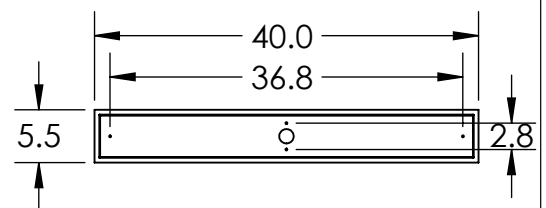

Collection: DOWNTOWN MESH

Product #: CHB0020-74

SLOPE MOUNT IN THIS DIRECTION ONLY

Product #	Electrical Type	Bulb Type	Wattage	Socket Type
PLB0020-74-XX-X-XXX-E2	Incandescent	B11	60	Medium E26
PLB0020-74-XX-X-XXX-G2	Flourescent	CFL/LED RETRO	13	GU-24
PLB0020-74-XX-X-XXX-L1	LED	2700K, 93CRI, 2700 Lumens. Forward/Reverse phase dimmable	41	Integrated

Bulbs Not Included

Visit hammertonstudio.com for product options and specifications.

4/27/2018 (A)

Mounting Packet: X	Electrical Type: SEE TABLE
Approximate lbs.: 90	Bulb Qty: 8 Bulb Type: SEE TABLE
Finish: SEE WEB SITE FOR OPTIONS	Wattage: SEE TABLE Voltage: 120
Top Diffuser: OPEN	Socket Type: SEE TABLE
Bottom Diffuser: OPEN	UL Location: DRY

Mounting Detail

MOUNTS TO J-BOX AND TO CEILING

All fixtures created by Hammerton are handcrafted by artisans. Dimensions may vary up to 7/8".

© Copyright 2016. All rights in design, detail or invention of this drawing are reserved as the property of Hammerton. Any imitation or adaptation without written consent is strictly prohibited.