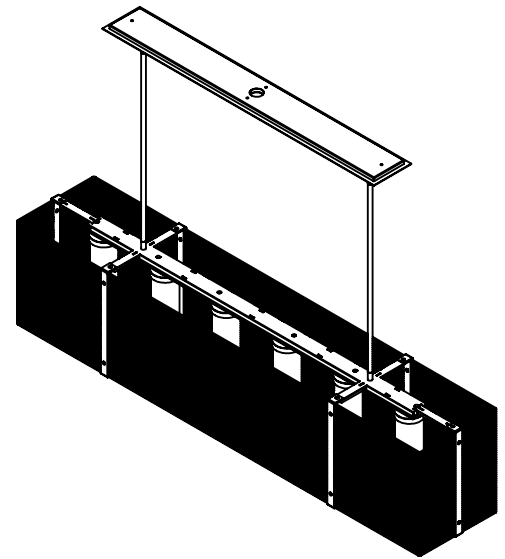

Collection: DOWNTOWN MESH

Product #: CHB0020-60

Product #	Electrical Type	Bulb Type	Wattage	Socket Type
PLB0020-60-XX-X-XXX-E2	Incandescent	B11	60	Medium E26
PLB0020-60-XX-X-XXX-G2	Flourescent	CFL/LED RETRO	13	GU-24
PLB0020-60-XX-X-XXX-L1	LED	2700K, 93CRI, 2040 Lumens. Forward/Reverse phase dimmable	31	Integrated

Bulbs Not Included

Visit hammertonstudio.com for product options and specifications.

4/27/2018 (A)

Mounting Packet: X	Electrical Type: SEE TABLE
Approximate lbs.: 70	Bulb Qty: 6 Bulb Type: SEE TABLE
Finish: SEE WEB SITE FOR OPTIONS	Wattage: SEE TABLE Voltage: 120
Top Diffuser: OPEN	Socket Type: SEE TABLE
Bottom Diffuser: OPEN	UL Location: DRY

Mounting Detail

MOUNTS TO J-BOX
AND TO CEILING

All fixtures created by Hammerton are handcrafted by artisans. Dimensions may vary up to 7/8".

© Copyright 2016. All rights in design, detail or invention of this drawing are reserved as the property of Hammerton. Any imitation or adaptation without written consent is strictly prohibited.