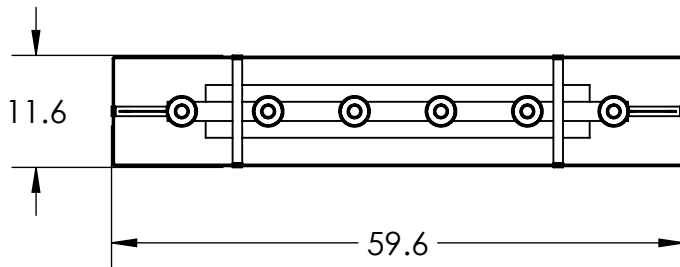

Collection: DOWNTOWN MESH

Product #: CHB0020-60

Product #	Electrical Type	Bulb Type	Wattage	Socket Type
PLB0020-60-XX-X-XXX-E2	Incandescent	B11	60	Medium E26
PLB0020-60-XX-X-XXX-G2	Flourescent	CFL/LED RETRO	13	GU-24
PLB0020-60-XX-X-XXX-L1	LED	2700K, 93CRI, 2040 Lumens. Forward/Reverse phase dimmable	31	Integrated

Bulbs Not Included

Visit hammertonstudio.com for product options and specifications.

4/27/2018 (A)

Mounting Packet: X	Electrical Type: SEE TABLE
Approximate lbs.: 70	Bulb Qty: 6 Bulb Type: SEE TABLE
Finish: SEE WEB SITE FOR OPTIONS	Wattage: SEE TABLE Voltage: 120
Top Diffuser: OPEN	Socket Type: SEE TABLE
Bottom Diffuser: OPEN	UL Location: DRY

Mounting Detail

MOUNTS TO J-BOX
AND TO CEILING

All fixtures created by Hammerton are handcrafted by artisans. Dimensions may vary up to 7/8".

© Copyright 2016. All rights in design, detail or invention of this drawing are reserved as the property of Hammerton. Any imitation or adaptation without written consent is strictly prohibited.