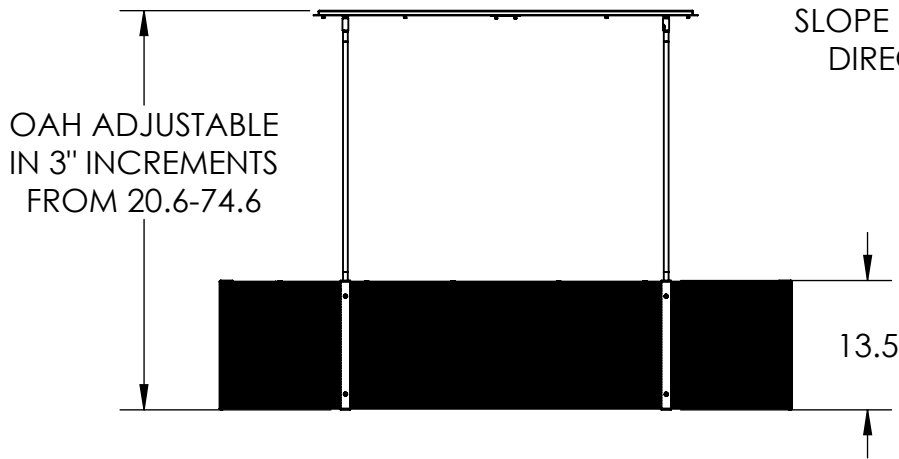

Collection: DOWNTOWN MESH

Product #: CHB0020-60

Product #	Electrical Type	Bulb Type	Wattage	Socket Type
PLB0020-60-XX-X-XXX-E2	Incandescent	B11	60	Medium E26
PLB0020-60-XX-X-XXX-G2	Flourescent	CFL/LED RETRO	13	GU-24
PLB0020-60-XX-X-XXX-L1	LED	2700K, 93CRI, 2040 Lumens. Forward/Reverse phase dimmable	31	Integrated

Bulbs Not Included

Visit hammertonstudio.com for product options and specifications.

4/27/2018 (A)

Mounting Packet: X	Electrical Type: SEE TABLE
Approximate lbs.: 70	Bulb Qty: 6 Bulb Type: SEE TABLE
Finish: SEE WEB SITE FOR OPTIONS	Wattage: SEE TABLE Voltage: 120
Top Diffuser: OPEN	Socket Type: SEE TABLE
Bottom Diffuser: OPEN	UL Location: DRY

Mounting Detail

MOUNTS TO J-BOX
AND TO CEILING

All fixtures created by Hammerton are handcrafted by artisans. Dimensions may vary up to 7/8".

© Copyright 2016. All rights in design, detail or invention of this drawing are reserved as the property of Hammerton. Any imitation or adaptation without written consent is strictly prohibited.