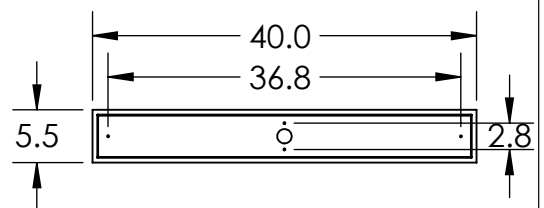

Collection: DOWNTOWN MESH

Product #: CHB0020-60

Product #	Electrical Type	Bulb Type	Wattage	Socket Type
PLB0020-60-XX-X-XXX-E2	Incandescent	B11	60	Medium E26
PLB0020-60-XX-X-XXX-G2	Flourescent	CFL/LED RETRO	13	GU-24
PLB0020-60-XX-X-XXX-L1	LED	2700K, 93CRI, 2040 Lumens. Forward/Reverse phase dimmable	31	Integrated

Bulbs Not Included

Visit hammertonstudio.com for product options and specifications.

4/27/2018 (A)

Mounting Packet: X	Electrical Type: SEE TABLE
Approximate lbs.: 70	Bulb Qty: 6 Bulb Type: SEE TABLE
Finish: SEE WEB SITE FOR OPTIONS	Wattage: SEE TABLE Voltage: 120
Top Diffuser: OPEN	Socket Type: SEE TABLE
Bottom Diffuser: OPEN	UL Location: DRY

Mounting Detail

MOUNTS TO J-BOX
AND TO CEILING

All fixtures created by Hammerton are handcrafted by artisans. Dimensions may vary up to 7/8".

© Copyright 2016. All rights in design, detail or invention of this drawing are reserved as the property of Hammerton. Any imitation or adaptation without written consent is strictly prohibited.