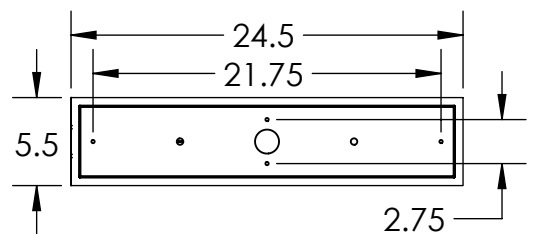

Bulbs Not Included Visit hammertonstudio.com for product options and specifications.

3/23/2016 (D)

Mounting Packet: X	Electrical Type: SEE TABLE
Approximate lbs.: 21	Bulb Qty: 4 Bulb Type: SEE TABLE
Finish: SEE WEB SITE FOR OPTIONS	Wattage: SEE TABLE Voltage: 120
Top Diffuser: OPEN	Socket Type: SEE TABLE
Bottom Diffuser: OPEN	UL Location: DRY

Mounting Detail

MOUNTS TO J-BOX AND TO CEILING

All fixtures created by Hammerton are handcrafted by artisans. Dimensions may vary up to 7/8".

© Copyright 2016. All rights in design, detail or invention of this drawing are reserved as the property of Hammerton. Any imitation or adaptation without written consent is strictly prohibited.