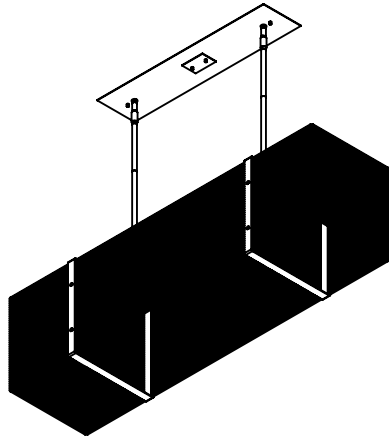

Collection: DOWNTOWN

Product #: PLB0020-45

NO LENS, EXPOSED LAMPING

FROSTED GLASS CYLINDERS

Product #	Electrical Type	Bulb Type	Wattage	Socket Type
PLB0020-45-XX-X-XXX-E2	Incandescent	B11	60	Medium E26
PLB0020-45-XX-X-XXX-G2	Flourescent	CFL/LED RETRO	13	GU-24

Bulbs Not Included Visit hammertonstudio.com for product options and specifications.

3/23/2016 (D)

Mounting Packet: X	Electrical Type: SEE TABLE
Approximate lbs.: 21	Bulb Qty: 4 Bulb Type: SEE TABLE
Finish: SEE WEB SITE FOR OPTIONS	Wattage: SEE TABLE Voltage: 120
Top Diffuser: OPEN	Socket Type: SEE TABLE
Bottom Diffuser: OPEN	UL Location: DRY

Mounting Detail

MOUNTS TO J-BOX AND TO CEILING

All fixtures created by Hammerton are handcrafted by artisans. Dimensions may vary up to 7/8".

© Copyright 2016. All rights in design, detail or invention of this drawing are reserved as the property of Hammerton. Any imitation or adaptation without written consent is strictly prohibited.