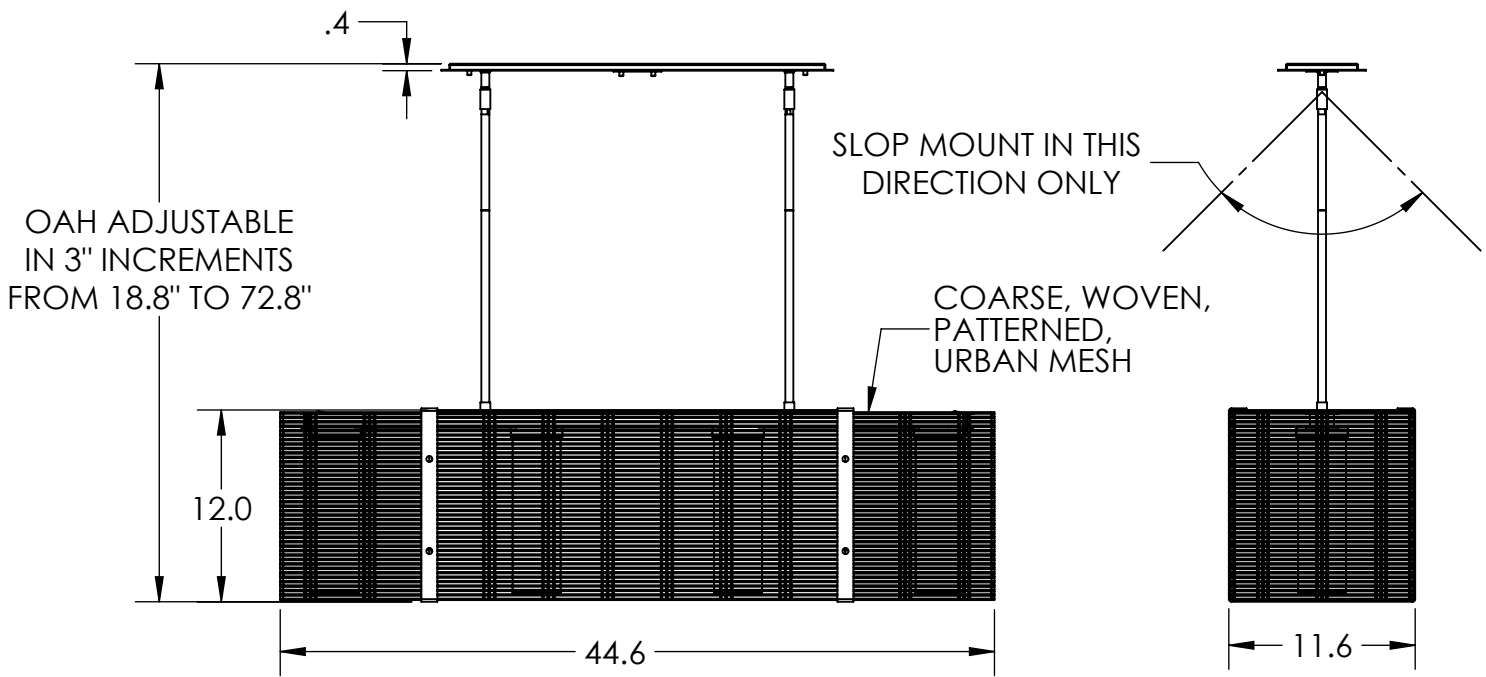

Collection: DOWNTOWN

Product #: PLB0020-45

NO LENS, EXPOSED LAMPING

FROSTED GLASS CYLINDERS

Product #	Electrical Type	Bulb Type	Wattage	Socket Type
PLB0020-45-XX-X-XXX-E2	Incandescent	B11	60	Medium E26
PLB0020-45-XX-X-XXX-G2	Flourescent	CFL/LED RETRO	13	GU-24

Bulbs Not Included Visit hammertonstudio.com for product options and specifications.

3/23/2016 (D)

Mounting Packet: X	Electrical Type: SEE TABLE
Approximate lbs.: 21	Bulb Qty: 4 Bulb Type: SEE TABLE
Finish: SEE WEB SITE FOR OPTIONS	Wattage: SEE TABLE Voltage: 120
Top Diffuser: OPEN	Socket Type: SEE TABLE
Bottom Diffuser: OPEN	UL Location: DRY

Mounting Detail

MOUNTS TO J-BOX AND TO CEILING

All fixtures created by Hammerton are handcrafted by artisans. Dimensions may vary up to 7/8".

© Copyright 2016. All rights in design, detail or invention of this drawing are reserved as the property of Hammerton. Any imitation or adaptation without written consent is strictly prohibited.