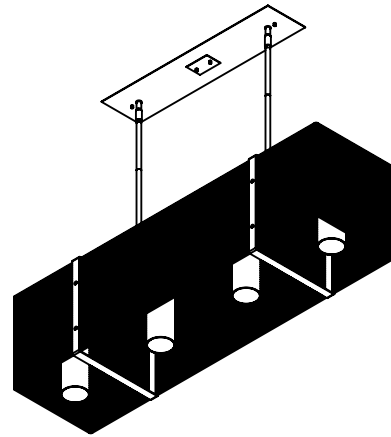

Collection: DOWNTOWN

Product #: PLB0020-45

NO LENS, EXPOSED LAMPING

FROSTED GLASS CYLINDERS

Product #	Electrical Type	Bulb Type	Wattage	Socket Type
PLB0020-45-XX-X-XXX-E2	Incandescent	B11	60	Medium E26
PLB0020-45-XX-X-XXX-G2	Flourescent	CFL/LED RETRO	13	GU-24

Bulbs Not Included Visit hammertonstudio.com for product options and specifications.

3/23/2016 (D)

Mounting Packet: X	Electrical Type: SEE TABLE
Approximate lbs.: 21	Bulb Qty: 4 Bulb Type: SEE TABLE
Finish: SEE WEB SITE FOR OPTIONS	Wattage: SEE TABLE Voltage: 120
Top Diffuser: OPEN	Socket Type: SEE TABLE
Bottom Diffuser: OPEN	UL Location: DRY

Mounting Detail

MOUNTS TO J-BOX AND TO CEILING

All fixtures created by Hammerton are handcrafted by artisans. Dimensions may vary up to 7/8".

© Copyright 2016. All rights in design, detail or invention of this drawing are reserved as the property of Hammerton. Any imitation or adaptation without written consent is strictly prohibited.