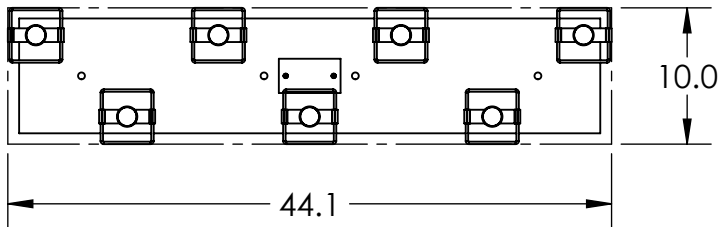

Collection: DOWNTOWN

Product #: PLB0020-07

LENS OPTIONS

NO LENS, EXPOSED LAMPING

FROSTED GLASS CYLINDER, Ø3" X 10" TALL

ELECTRICAL OPTIONS

Product #	Electrical Type	Bulb Type	Wattage	Socket Type
PLB0020-07-XX-XX-XXX-E2	Incandescent	B11	60	Medium E26
PLB0020-07-XX-XX-XXX-G2	Flourescent	CFL/LED RETRO	13	GU-24

Bulbs Not Included

Visit hammertonstudio.com for product options and specifications.

1/12/2016 A

Mounting Packet: R	Electrical Type: SEE TABLE
Approximate lbs.: 50	Bulb Qty: 7 Bulb Type: SEE TABLE
Finish: SEE WEB SITE FOR OPTIONS	Wattage: SEE TABLE Voltage: 120
Top Diffuser: OPEN	Socket Type: SEE TABLE
Bottom Diffuser: OPEN	UL Location: DRY

All fixtures created by Hammerton are handcrafted by artisans. Dimensions may vary up to 7/8".

© Copyright 2016. All rights in design, detail or invention of this drawing are reserved as the property of Hammerton. Any imitation or adaptation without written consent is strictly prohibited.