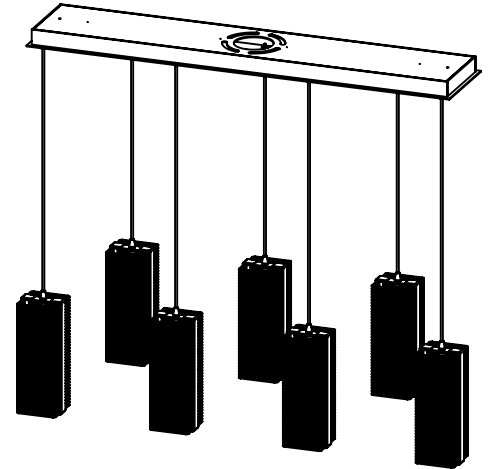

Collection: DOWNTOWN

Product #: PLB0020-07

LENS OPTIONS

NO LENS, EXPOSED LAMPING

FROSTED GLASS CYLINDER, Ø3" X 10" TALL

ELECTRICAL OPTIONS

Product #	Electrical Type	Bulb Type	Wattage	Socket Type
PLB0020-07-XX-XX-XXX-E2	Incandescent	B11	60	Medium E26
PLB0020-07-XX-XX-XXX-G2	Flourescent	CFL/LED RETRO	13	GU-24

Bulbs Not Included

Visit hammertonstudio.com for product options and specifications.

1/12/2016 A

Mounting Packet: R	Electrical Type: SEE TABLE
Approximate lbs.: 50	Bulb Qty: 7 Bulb Type: SEE TABLE
Finish: SEE WEB SITE FOR OPTIONS	Wattage: SEE TABLE Voltage: 120
Top Diffuser: OPEN	Socket Type: SEE TABLE
Bottom Diffuser: OPEN	UL Location: DRY

All fixtures created by Hammerton are handcrafted by artisans. Dimensions may vary up to 7/8".

© Copyright 2016. All rights in design, detail or invention of this drawing are reserved as the property of Hammerton. Any imitation or adaptation without written consent is strictly prohibited.