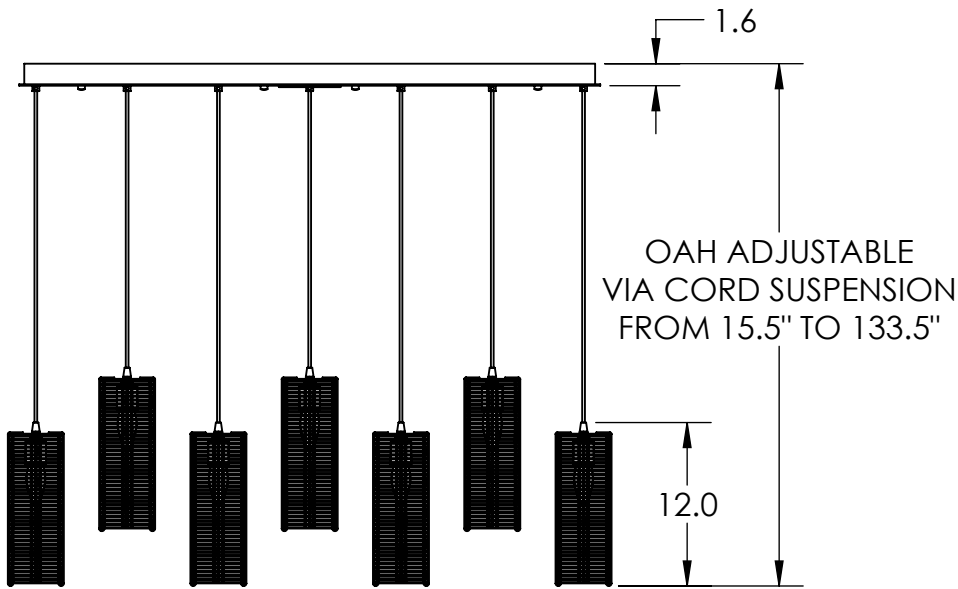

Collection: DOWNTOWN

Product #: PLB0020-07

LENS OPTIONS

NO LENS, EXPOSED LAMPING

FROSTED GLASS CYLINDER, Ø3" X 10" TALL

ELECTRICAL OPTIONS

Product #	Electrical Type	Bulb Type	Wattage	Socket Type
PLB0020-07-XX-XX-XXX-E2	Incandescent	B11	60	Medium E26
PLB0020-07-XX-XX-XXX-G2	Flourescent	CFL/LED RETRO	13	GU-24

Bulbs Not Included

Visit hammertonstudio.com for product options and specifications.

1/12/2016 A

Mounting Packet: R	Electrical Type: SEE TABLE
Approximate lbs.: 50	Bulb Qty: 7 Bulb Type: SEE TABLE
Finish: SEE WEB SITE FOR OPTIONS	Wattage: SEE TABLE Voltage: 120
Top Diffuser: OPEN	Socket Type: SEE TABLE
Bottom Diffuser: OPEN	UL Location: DRY

All fixtures created by Hammerton are handcrafted by artisans. Dimensions may vary up to 7/8".

© Copyright 2016. All rights in design, detail or invention of this drawing are reserved as the property of Hammerton. Any imitation or adaptation without written consent is strictly prohibited.