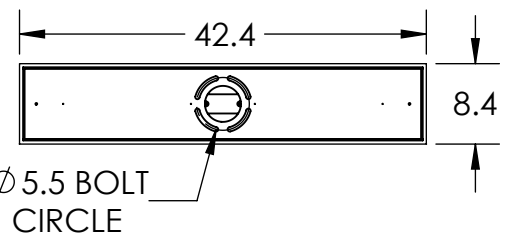

Mounting Detail

MOUNTS TO BUILDING STRUCTURE