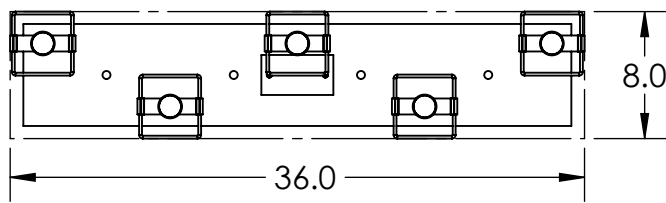

Collection: DOWNTOWN

Product #: PLB0020-05

LENS OPTIONS

ELECTRICAL OPTIONS

Product #	Electrical Type	Bulb Type	Wattage	Socket Type
PLB0020-05-XX-XX-XXX-E2	Incandescent	B11	60	Medium E26
PLB0020-05-XX-XX-XXX-G2	Flourescent	CFL/LED RETRO	13	GU-24

Bulbs Not Included

Visit hammertonstudio.com for product options and specifications.

1/12/2016

(A)

Mounting Packet: X	Electrical Type: SEE TABLE
Approximate lbs.: 34	Bulb Qty: 5 Bulb Type: SEE TABLE
Finish: SEE WEB SITE FOR OPTIONS	Wattage: SEE TABLE Voltage: 120
Top Diffuser: OPEN	Socket Type: SEE TABLE
Bottom Diffuser: OPEN	UL Location: DRY

Mounting Detail

All fixtures created by Hammerton are handcrafted by artisans. Dimensions may vary up to 7/8".

© Copyright 2016. All rights in design, detail or invention of this drawing are reserved as the property of Hammerton. Any imitation or adaptation without written consent is strictly prohibited.