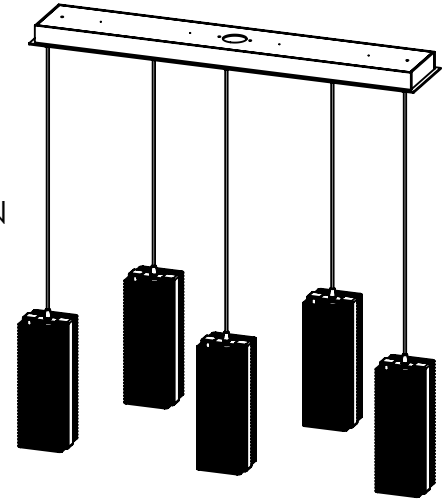

Collection: DOWNTOWN

Product #: PLB0020-05

LENS OPTIONS

ELECTRICAL OPTIONS

Product #	Electrical Type	Bulb Type	Wattage	Socket Type
PLB0020-05-XX-XX-XXX-E2	Incandescent	B11	60	Medium E26
PLB0020-05-XX-XX-XXX-G2	Flourescent	CFL/LED RETRO	13	GU-24

Bulbs Not Included

Visit hammertonstudio.com for product options and specifications.

1/12/2016

(A)

Mounting Packet: X	Electrical Type: SEE TABLE
Approximate lbs.: 34	Bulb Qty: 5 Bulb Type: SEE TABLE
Finish: SEE WEB SITE FOR OPTIONS	Wattage: SEE TABLE Voltage: 120
Top Diffuser: OPEN	Socket Type: SEE TABLE
Bottom Diffuser: OPEN	UL Location: DRY

Mounting Detail

All fixtures created by Hammerton are handcrafted by artisans. Dimensions may vary up to 7/8".

© Copyright 2016. All rights in design, detail or invention of this drawing are reserved as the property of Hammerton. Any imitation or adaptation without written consent is strictly prohibited.