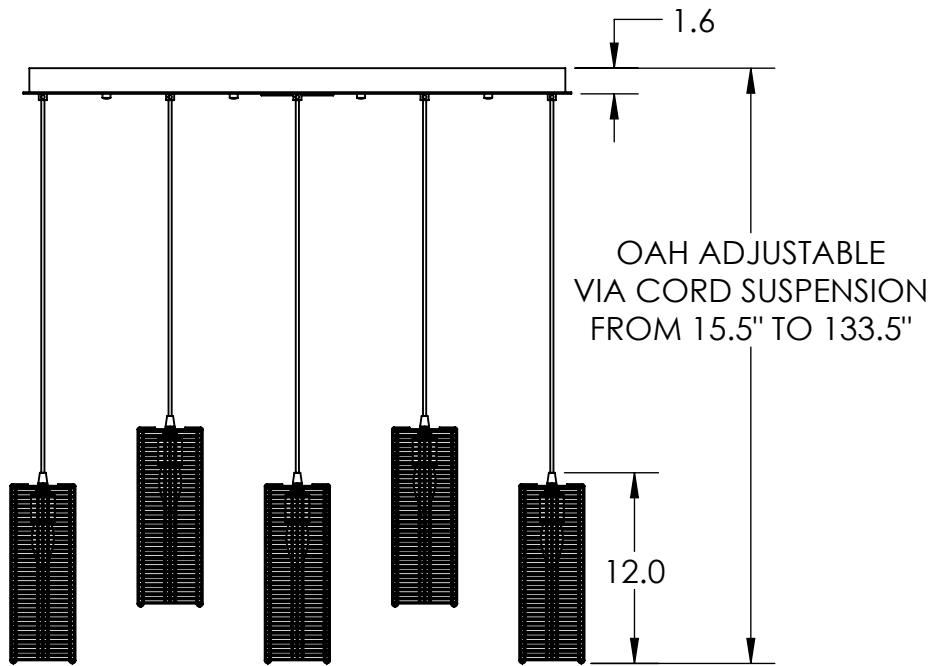

Collection: DOWNTOWN

Product #: PLB0020-05

LENS OPTIONS

ELECTRICAL OPTIONS

Product #	Electrical Type	Bulb Type	Wattage	Socket Type
PLB0020-05-XX-XX-XXX-E2	Incandescent	B11	60	Medium E26
PLB0020-05-XX-XX-XXX-G2	Flourescent	CFL/LED RETRO	13	GU-24

Bulbs Not Included

Visit hammertonstudio.com for product options and specifications.

1/12/2016

(A)

Mounting Packet: X	Electrical Type: SEE TABLE
Approximate lbs.: 34	Bulb Qty: 5 Bulb Type: SEE TABLE
Finish: SEE WEB SITE FOR OPTIONS	Wattage: SEE TABLE Voltage: 120
Top Diffuser: OPEN	Socket Type: SEE TABLE
Bottom Diffuser: OPEN	UL Location: DRY

Mounting Detail

All fixtures created by Hammerton are handcrafted by artisans. Dimensions may vary up to 7/8".

© Copyright 2016. All rights in design, detail or invention of this drawing are reserved as the property of Hammerton. Any imitation or adaptation without written consent is strictly prohibited.