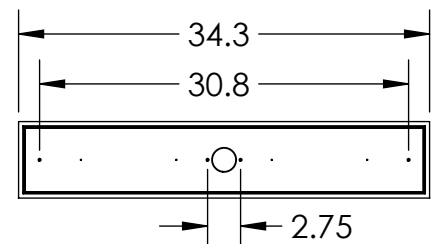

Bulbs Not Included

Visit hammertonstudio.com for product options and specifications.

1/12/2016

(A)

Mounting Packet: X	Electrical Type: SEE TABLE
Approximate lbs.: 34	Bulb Qty: 5 Bulb Type: SEE TABLE
Finish: SEE WEB SITE FOR OPTIONS	Wattage: SEE TABLE Voltage: 120
Top Diffuser: OPEN	Socket Type: SEE TABLE
Bottom Diffuser: OPEN	UL Location: DRY

Mounting Detail

All fixtures created by Hammerton are handcrafted by artisans. Dimensions may vary up to 7/8".

© Copyright 2016. All rights in design, detail or invention of this drawing are reserved as the property of Hammerton. Any imitation or adaptation without written consent is strictly prohibited.