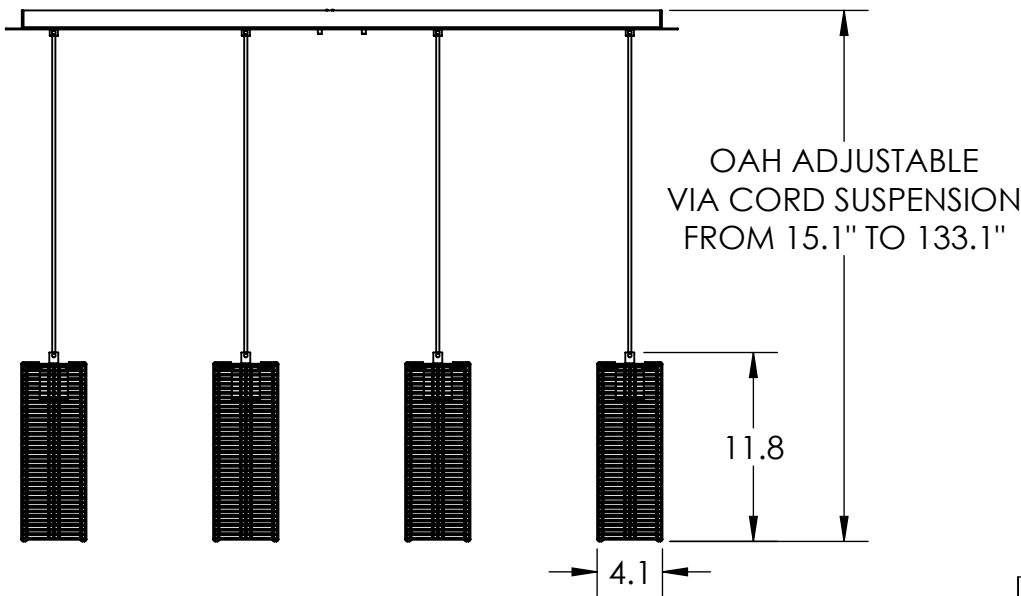

Collection: DOWNTOWN

Product #: PLB0020-04

LENS OPTIONS

NO LENS, EXPOSED LAMPING

FROSTED GLASS CYLINDER, Ø3" X 10" TALL

Product #	Electrical Type	Bulb Type	Wattage	Socket Type
PLB0020-04-XX-X-XXX-E2	Incandescent	B11	60	Medium E26
PLB0020-04-XX-X-XXX-G2	Flourescent	CFL/LED RETRO	13	GU-24

Bulbs Not Included

Visit hammertonstudio.com for product options and specifications.

3/9/2016 (B)

Mounting Packet: Y	Electrical Type: SEE TABLE
Approximate lbs.: 25	Bulb Qty: 4 Bulb Type: SEE TABLE
Finish: SEE WEB SITE FOR OPTIONS	Wattage: SEE TABLE Voltage: 120
Top Diffuser: OPEN	Socket Type: SEE TABLE
Bottom Diffuser: OPEN	UL Location: DRY

Mounting Detail

All fixtures created by Hammerton are handcrafted by artisans. Dimensions may vary up to 7/8".

© Copyright 2016. All rights in design, detail or invention of this drawing are reserved as the property of Hammerton. Any imitation or adaptation without written consent is strictly prohibited.