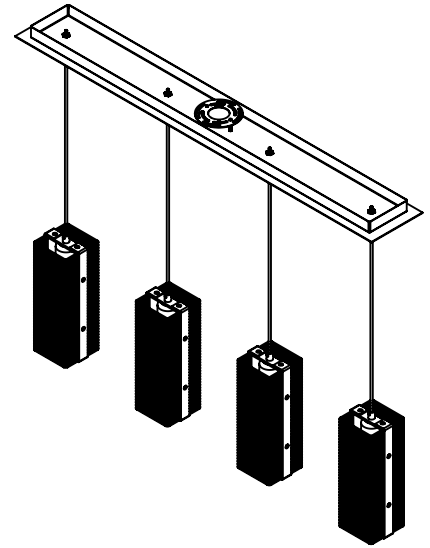

Collection: DOWNTOWN

Product #: PLB0020-04

LENS OPTIONS

NO LENS, EXPOSED LAMPING

FROSTED GLASS CYLINDER, Ø3" X 10" TALL

Product #	Electrical Type	Bulb Type	Wattage	Socket Type
PLB0020-04-XX-X-XXX-E2	Incandescent	B11	60	Medium E26
PLB0020-04-XX-X-XXX-G2	Flourescent	CFL/LED RETRO	13	GU-24

Bulbs Not Included

Visit hammertonstudio.com for product options and specifications.

3/9/2016 (B)

Mounting Packet: Y	Electrical Type: SEE TABLE
Approximate lbs.: 25	Bulb Qty: 4 Bulb Type: SEE TABLE
Finish: SEE WEB SITE FOR OPTIONS	Wattage: SEE TABLE Voltage: 120
Top Diffuser: OPEN	Socket Type: SEE TABLE
Bottom Diffuser: OPEN	UL Location: DRY

Mounting Detail

All fixtures created by Hammerton are handcrafted by artisans. Dimensions may vary up to 7/8".

© Copyright 2016. All rights in design, detail or invention of this drawing are reserved as the property of Hammerton. Any imitation or adaptation without written consent is strictly prohibited.