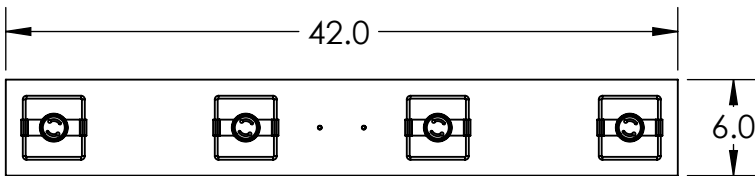

Collection: DOWNTOWN

Product #: PLB0020-04

LENS OPTIONS

NO LENS, EXPOSED LAMPING

FROSTED GLASS CYLINDER, Ø3" X 10" TALL

Product #	Electrical Type	Bulb Type	Wattage	Socket Type
PLB0020-04-XX-X-XXX-E2	Incandescent	B11	60	Medium E26
PLB0020-04-XX-X-XXX-G2	Flourescent	CFL/LED RETRO	13	GU-24

Bulbs Not Included

Visit hammertonstudio.com for product options and specifications.

3/9/2016 (B)

Mounting Packet: Y	Electrical Type: SEE TABLE
Approximate lbs.: 25	Bulb Qty: 4 Bulb Type: SEE TABLE
Finish: SEE WEB SITE FOR OPTIONS	Wattage: SEE TABLE Voltage: 120
Top Diffuser: OPEN	Socket Type: SEE TABLE
Bottom Diffuser: OPEN	UL Location: DRY

Mounting Detail

All fixtures created by Hammerton are handcrafted by artisans. Dimensions may vary up to 7/8".

© Copyright 2016. All rights in design, detail or invention of this drawing are reserved as the property of Hammerton. Any imitation or adaptation without written consent is strictly prohibited.