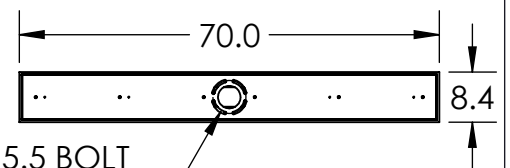

Collection: TEMPEST

Product #: PLB0013-10

Bulbs Not Included

Visit hammertonstudio.com for product options and specifications.

4/24/2018 (A)

Mounting Packet: R	Electrical Type: INCANDESCENT
Approximate lbs.: 60	Bulb Qty: 10 Bulb Type: A19
Finish: SEE WEB SITE FOR OPTIONS	Wattage: 40 Voltage: 120
Top Diffuser: CLOSED	Socket Type: MEDIUM, E26 BASE
Bottom Diffuser: OPEN	UL Location: DRY

Mounting Detail

MOUNTS TO BUILDING STRUCTURE

All fixtures created by Hammerton are handcrafted by artisans. Dimensions may vary up to 7/8".

© Copyright 2018. All rights in design, detail or invention of this drawing are reserved as the property of Hammerton. Any imitation or adaptation without written consent is strictly prohibited.