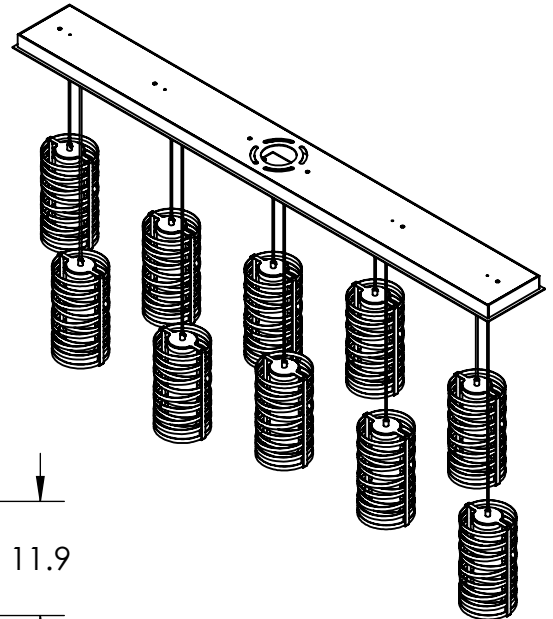

Collection: TEMPEST

Product #: PLB0013-10

Bulbs Not Included

Visit hammertonstudio.com for product options and specifications.

4/24/2018 (A)

Mounting Packet: R	Electrical Type: INCANDESCENT
Approximate lbs.: 60	Bulb Qty: 10 Bulb Type: A19
Finish: SEE WEB SITE FOR OPTIONS	Wattage: 40 Voltage: 120
Top Diffuser: CLOSED	Socket Type: MEDIUM, E26 BASE
Bottom Diffuser: OPEN	UL Location: DRY

Mounting Detail

MOUNTS TO BUILDING STRUCTURE

All fixtures created by Hammerton are handcrafted by artisans. Dimensions may vary up to 7/8".

© Copyright 2018. All rights in design, detail or invention of this drawing are reserved as the property of Hammerton. Any imitation or adaptation without written consent is strictly prohibited.