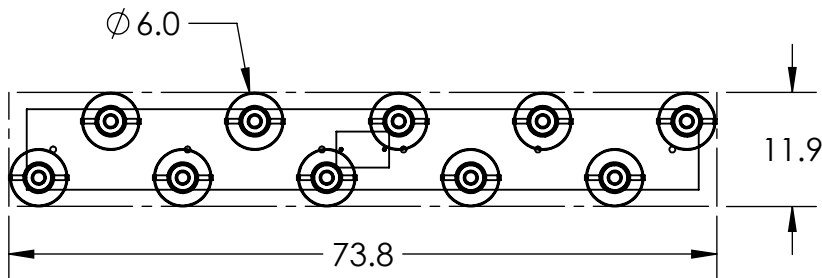

Collection: TEMPEST

Product #: PLB0013-10

Bulbs Not Included

Visit hammertonstudio.com for product options and specifications.

4/24/2018 (A)

Mounting Packet: R	Electrical Type: INCANDESCENT
Approximate lbs.: 60	Bulb Qty: 10 Bulb Type: A19
Finish: SEE WEB SITE FOR OPTIONS	Wattage: 40 Voltage: 120
Top Diffuser: CLOSED	Socket Type: MEDIUM, E26 BASE
Bottom Diffuser: OPEN	UL Location: DRY

Mounting Detail

MOUNTS TO BUILDING STRUCTURE

All fixtures created by Hammerton are handcrafted by artisans. Dimensions may vary up to 7/8".

© Copyright 2018. All rights in design, detail or invention of this drawing are reserved as the property of Hammerton. Any imitation or adaptation without written consent is strictly prohibited.