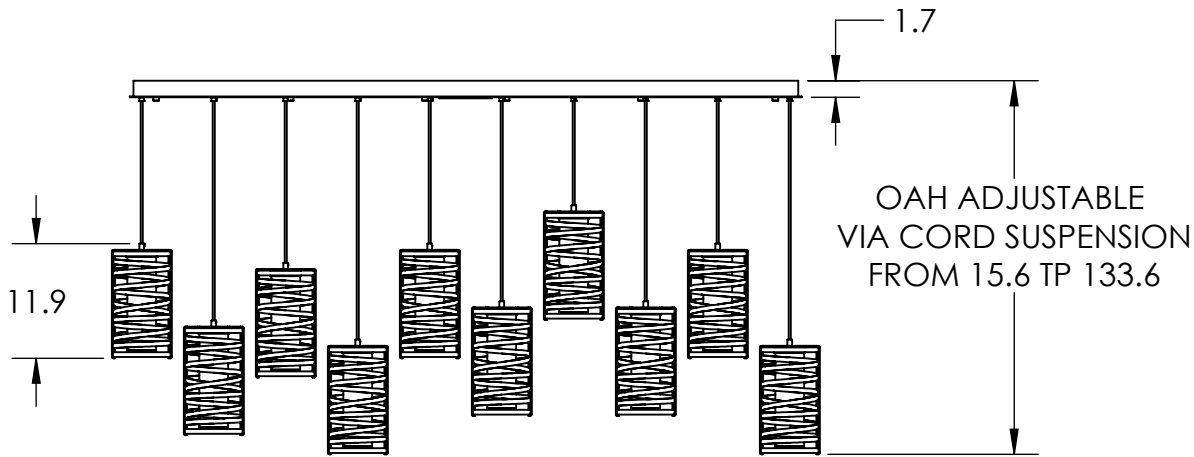

Collection: TEMPEST

Product #: PLB0013-10

Bulbs Not Included

Visit hammertonstudio.com for product options and specifications.

4/24/2018 (A)

Mounting Packet: R	Electrical Type: INCANDESCENT
Approximate lbs.: 60	Bulb Qty: 10 Bulb Type: A19
Finish: SEE WEB SITE FOR OPTIONS	Wattage: 40 Voltage: 120
Top Diffuser: CLOSED	Socket Type: MEDIUM, E26 BASE
Bottom Diffuser: OPEN	UL Location: DRY

Mounting Detail

MOUNTS TO BUILDING STRUCTURE

All fixtures created by Hammerton are handcrafted by artisans. Dimensions may vary up to 7/8".

© Copyright 2018. All rights in design, detail or invention of this drawing are reserved as the property of Hammerton. Any imitation or adaptation without written consent is strictly prohibited.