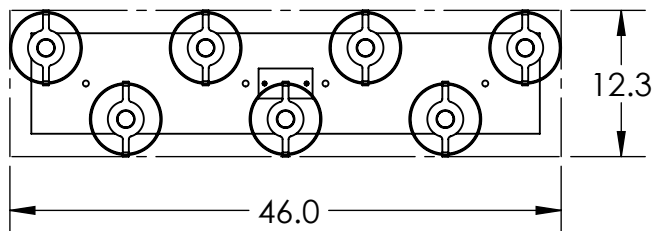

Collection: TEMPEST

Product #: PLB0013-07

LENS OPTIONS

NO LENS, EXPOSED LAMPING

FROSTED GLASS CYLINDER, Ø3" X 10" TALL

ELECTRICAL OPTIONS

Product #	Electrical Type	Bulb Type	Wattage	Socket Type
PLB0013-07-XX-XX-XXX-E2	Incandescent	B11	60	Medium E26
PLB0013-07-XX-XX-XXX-G2	Flourescent	CFL/LED RETRO	13	GU-24

Bulbs Not Included

Visit hammertonstudio.com for product options and specifications.

1/22/2016 (A)

Mounting Packet: R	Electrical Type: SEE TABLE
Approximate lbs.: 57	Bulb Qty: 7 Bulb Type: SEE TABLE
Finish: SEE WEB SITE FOR OPTIONS	Wattage: SEE TABLE Voltage: 120
Top Diffuser: OPEN	Socket Type: SEE TABLE
Bottom Diffuser: OPEN	UL Location: DRY

Mounting Detail

Ø5.5 BOLT PATTERN

MOUNTS TO BUILDING STRUCTURE

All fixtures created by Hammerton are handcrafted by artisans. Dimensions may vary up to 7/8".

© Copyright 2016. All rights in design, detail or invention of this drawing are reserved as the property of Hammerton. Any imitation or adaptation without written consent is strictly prohibited.