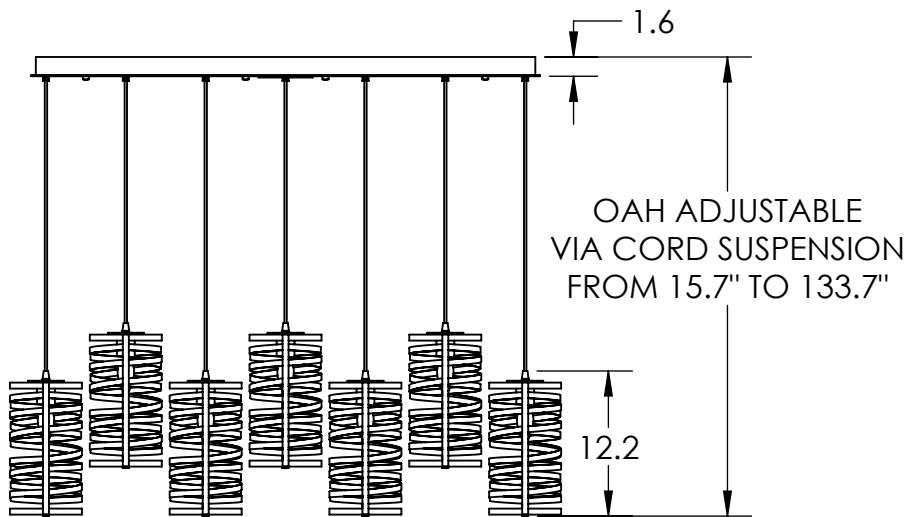

Collection: TEMPEST

Product #: PLB0013-07

LENS OPTIONS

NO LENS, EXPOSED LAMPING

FROSTED GLASS CYLINDER, Ø3" X 10" TALL

ELECTRICAL OPTIONS

Product #	Electrical Type	Bulb Type	Wattage	Socket Type
PLB0013-07-XX-XX-XXX-E2	Incandescent	B11	60	Medium E26
PLB0013-07-XX-XX-XXX-G2	Flourescent	CFL/LED RETRO	13	GU-24

Bulbs Not Included

Visit hammertonstudio.com for product options and specifications.

1/22/2016 (A)

Mounting Packet: R	Electrical Type: SEE TABLE
Approximate lbs.: 57	Bulb Qty: 7 Bulb Type: SEE TABLE
Finish: SEE WEB SITE FOR OPTIONS	Wattage: SEE TABLE Voltage: 120
Top Diffuser: OPEN	Socket Type: SEE TABLE
Bottom Diffuser: OPEN	UL Location: DRY

Mounting Detail

Ø5.5 BOLT PATTERN

MOUNTS TO BUILDING STRUCTURE

All fixtures created by Hammerton are handcrafted by artisans. Dimensions may vary up to 7/8".

© Copyright 2016. All rights in design, detail or invention of this drawing are reserved as the property of Hammerton. Any imitation or adaptation without written consent is strictly prohibited.