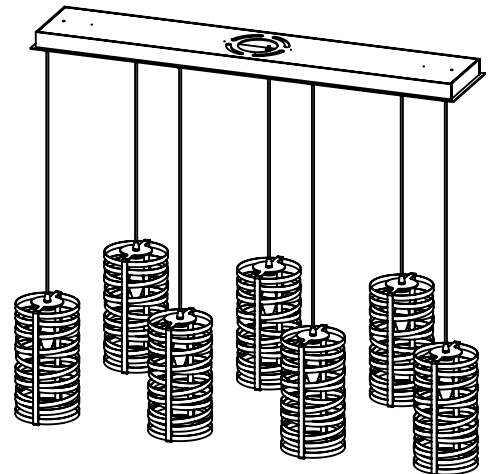

Collection: TEMPEST

Product #: PLB0013-07

LENS OPTIONS

NO LENS, EXPOSED LAMPING

FROSTED GLASS CYLINDER, Ø3" X 10" TALL

ELECTRICAL OPTIONS

Product #	Electrical Type	Bulb Type	Wattage	Socket Type
PLB0013-07-XX-XX-XXX-E2	Incandescent	B11	60	Medium E26
PLB0013-07-XX-XX-XXX-G2	Flourescent	CFL/LED RETRO	13	GU-24

Bulbs Not Included

Visit hammertonstudio.com for product options and specifications.

1/22/2016 (A)

Mounting Packet: R	Electrical Type: SEE TABLE
Approximate lbs.: 57	Bulb Qty: 7 Bulb Type: SEE TABLE
Finish: SEE WEB SITE FOR OPTIONS	Wattage: SEE TABLE Voltage: 120
Top Diffuser: OPEN	Socket Type: SEE TABLE
Bottom Diffuser: OPEN	UL Location: DRY

Mounting Detail

Ø5.5 BOLT PATTERN

MOUNTS TO BUILDING STRUCTURE

All fixtures created by Hammerton are handcrafted by artisans. Dimensions may vary up to 7/8".

© Copyright 2016. All rights in design, detail or invention of this drawing are reserved as the property of Hammerton. Any imitation or adaptation without written consent is strictly prohibited.