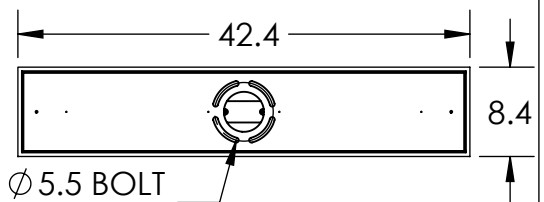

Collection: TEMPEST

Product #: PLB0013-07

LENS OPTIONS

NO LENS, EXPOSED LAMPING

FROSTED GLASS CYLINDER, Ø3" X 10" TALL

ELECTRICAL OPTIONS

Product #	Electrical Type	Bulb Type	Wattage	Socket Type
PLB0013-07-XX-XX-XXX-E2	Incandescent	B11	60	Medium E26
PLB0013-07-XX-XX-XXX-G2	Flourescent	CFL/LED RETRO	13	GU-24

Bulbs Not Included

Visit hammertonstudio.com for product options and specifications.

1/22/2016 (A)

Mounting Packet: R	Electrical Type: SEE TABLE
Approximate lbs.: 57	Bulb Qty: 7 Bulb Type: SEE TABLE
Finish: SEE WEB SITE FOR OPTIONS	Wattage: SEE TABLE Voltage: 120
Top Diffuser: OPEN	Socket Type: SEE TABLE
Bottom Diffuser: OPEN	UL Location: DRY

Mounting Detail

Ø5.5 BOLT PATTERN

MOUNTS TO BUILDING STRUCTURE

All fixtures created by Hammerton are handcrafted by artisans. Dimensions may vary up to 7/8".

© Copyright 2016. All rights in design, detail or invention of this drawing are reserved as the property of Hammerton. Any imitation or adaptation without written consent is strictly prohibited.