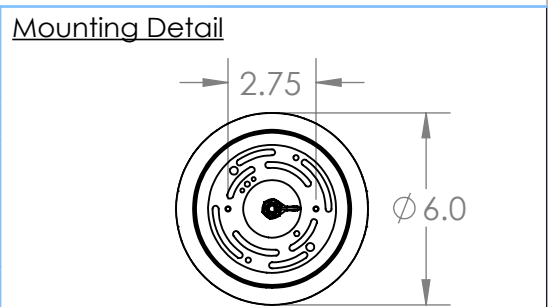

OAH ADJUSTABLE  
IN 3" INCREMENTS  
FROM 22.1" TO 76.1"

TEXTURED GLASS

*Bulbs Not Included*

Visit [hammertonstudio.com](http://hammertonstudio.com) for product options and specifications.

3/27/2017 (A)

|                                  |                                     |
|----------------------------------|-------------------------------------|
| Mounting Packet: Y               | Electrical Type: SEE TABLE          |
| Approximate lbs.: 25             | Bulb Qty: 1    Bulb Type: SEE TABLE |
| Finish: SEE WEB SITE FOR OPTIONS | Wattage: SEE TABLE    Voltage: 120  |
| Top Diffuser: OPEN               | Socket Type: SEE TABLE              |
| Bottom Diffuser: OPEN            | UL Location: DRY                    |

MOUNTS DIRECTLY TO J-BOX

All fixtures created by Hammerton are handcrafted by artisans. Dimensions may vary up to 7/8".  
 © Copyright 2016. All rights in design, detail or invention of this drawing are reserved as the property of Hammerton. Any imitation or adaptation without written consent is strictly prohibited.  
 Hammerton Inc. 217 Wright Brothers Dr. Salt Lake City, UT 84116 (801)973-8095