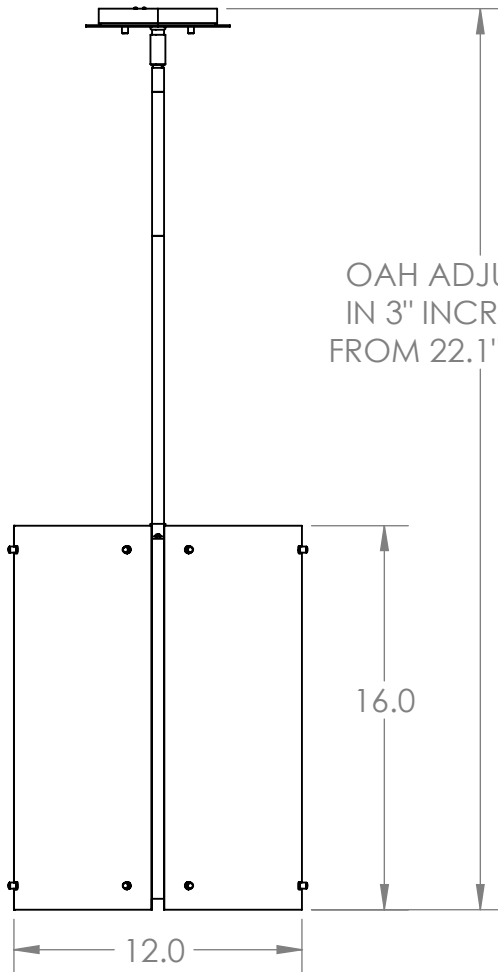

Collection: TEXTURED GLASS

Product #: LAB0044-16

| ELECTRICAL OPTIONS      |                 |               |         |             |
|-------------------------|-----------------|---------------|---------|-------------|
| Product #               | Electrical Type | Bulb Type     | Wattage | Socket Type |
| LAB0044-16-XX-XX-001-E2 | Incandescent    | A19           | 60      | Medium E26  |
| LAB0044-16-XX-XX-001-G2 | Flourescent     | CFL/LED RETRO | 13      | GU-24       |

OAH ADJUSTABLE  
IN 3" INCREMENTS  
FROM 22.1" TO 76.1"

TEXTURED GLASS

*Bulbs Not Included*

Visit [hammertonstudio.com](http://hammertonstudio.com) for product options and specifications.

3/27/2017 (A)

|                                  |                                     |
|----------------------------------|-------------------------------------|
| Mounting Packet: Y               | Electrical Type: SEE TABLE          |
| Approximate lbs.: 25             | Bulb Qty: 1    Bulb Type: SEE TABLE |
| Finish: SEE WEB SITE FOR OPTIONS | Wattage: SEE TABLE    Voltage: 120  |
| Top Diffuser: OPEN               | Socket Type: SEE TABLE              |
| Bottom Diffuser: OPEN            | UL Location: DRY                    |

MOUNTS DIRECTLY TO J-BOX

All fixtures created by Hammerton are handcrafted by artisans. Dimensions may vary up to 7/8".  
 © Copyright 2016. All rights in design, detail or invention of this drawing are reserved as the property of Hammerton. Any imitation or adaptation without written consent is strictly prohibited.  
 Hammerton Inc. 217 Wright Brothers Dr. Salt Lake City, UT 84116 (801)973-8095