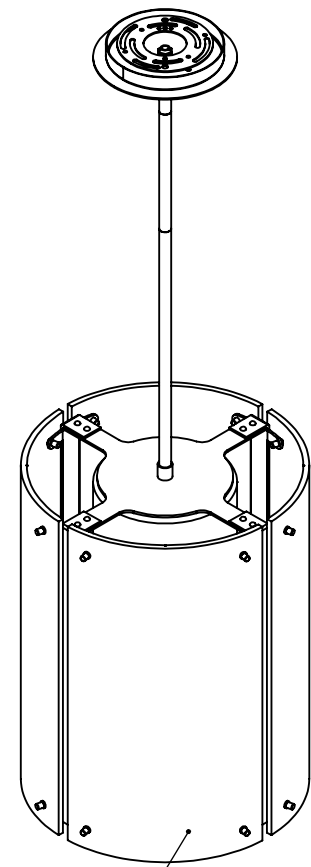

Collection: TEXTURED GLASS

Product #: LAB0044-16

| ELECTRICAL OPTIONS      |                 |               |         |             |
|-------------------------|-----------------|---------------|---------|-------------|
| Product #               | Electrical Type | Bulb Type     | Wattage | Socket Type |
| LAB0044-16-XX-XX-001-E2 | Incandescent    | A19           | 60      | Medium E26  |
| LAB0044-16-XX-XX-001-G2 | Flourescent     | CFL/LED RETRO | 13      | GU-24       |

OAH ADJUSTABLE  
IN 3" INCREMENTS  
FROM 22.1" TO 76.1"

TEXTURED GLASS

*Bulbs Not Included*

Visit [hammertonstudio.com](http://hammertonstudio.com) for product options and specifications.

3/27/2017 (A)

|                                  |                                     |
|----------------------------------|-------------------------------------|
| Mounting Packet: Y               | Electrical Type: SEE TABLE          |
| Approximate lbs.: 25             | Bulb Qty: 1    Bulb Type: SEE TABLE |
| Finish: SEE WEB SITE FOR OPTIONS | Wattage: SEE TABLE    Voltage: 120  |
| Top Diffuser: OPEN               | Socket Type: SEE TABLE              |
| Bottom Diffuser: OPEN            | UL Location: DRY                    |

MOUNTS DIRECTLY TO J-BOX

All fixtures created by Hammerton are handcrafted by artisans. Dimensions may vary up to 7/8".  
 © Copyright 2016. All rights in design, detail or invention of this drawing are reserved as the property of Hammerton. Any imitation or adaptation without written consent is strictly prohibited.  
 Hammerton Inc. 217 Wright Brothers Dr. Salt Lake City, UT 84116 (801)973-8095