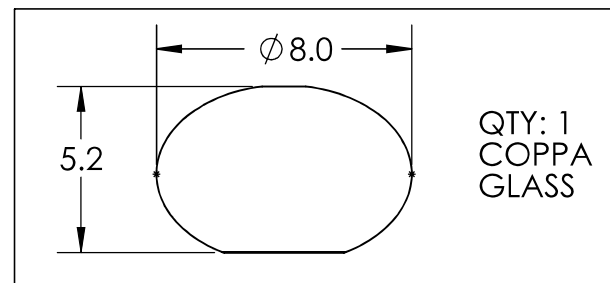

Collection: COPPA

Product #: LAB0036-01

HAND BLOWN GLASS MAY VARY UP TO 1"

All dimensions are shown in inches unless otherwise stated.  
Visit [hammertonstudio.com](http://hammertonstudio.com) for product options and specifications.

Bulbs Not Included 9/23/2022 (H)

Mounting Packet: Y	Electrical Type: INCANDESCENT
Approximate lbs.: 5	Bulb Qty: 1 Bulb Type: A19
Finish: SEE WEB SITE FOR OPTIONS	Wattage: 40 Voltage: 120
Top Diffuser: CLOSED	Socket Type: E26, MEDIUM BASE
Bottom Diffuser: OPEN	UL Location: DRY

### Canopy Mounting Detail

MOUNTS DIRECTLY TO J-BOX

All fixtures created by Hammerton are handcrafted by artisans. Dimensions may vary up to 7/8".

© Copyright 2022. All rights in design, detail or invention of this drawing are reserved as the property of Hammerton. Any imitation or adaptation without written consent is strictly prohibited.