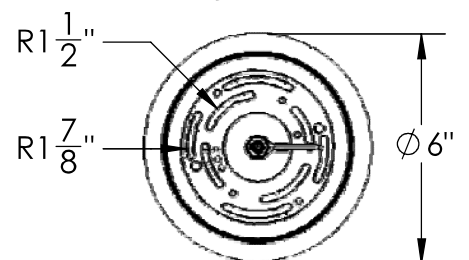

Collection: COPPA

Product #: LAB0036-01

HAND BLOWN GLASS MAY VARY UP TO 1"

All dimensions are shown in inches unless otherwise stated.  
Visit [hammertonstudio.com](http://hammertonstudio.com) for product options and specifications.

Bulbs Not Included 9/23/2022 (H)

Mounting Packet: Y	Electrical Type: INCANDESCENT
Approximate lbs.: 5	Bulb Qty: 1 Bulb Type: A19
Finish: SEE WEB SITE FOR OPTIONS	Wattage: 40 Voltage: 120
Top Diffuser: CLOSED	Socket Type: E26, MEDIUM BASE
Bottom Diffuser: OPEN	UL Location: DRY

### Canopy Mounting Detail

MOUNTS DIRECTLY TO J-BOX

All fixtures created by Hammerton are handcrafted by artisans. Dimensions may vary up to 7/8".

© Copyright 2022. All rights in design, detail or invention of this drawing are reserved as the property of Hammerton. Any imitation or adaptation without written consent is strictly prohibited.