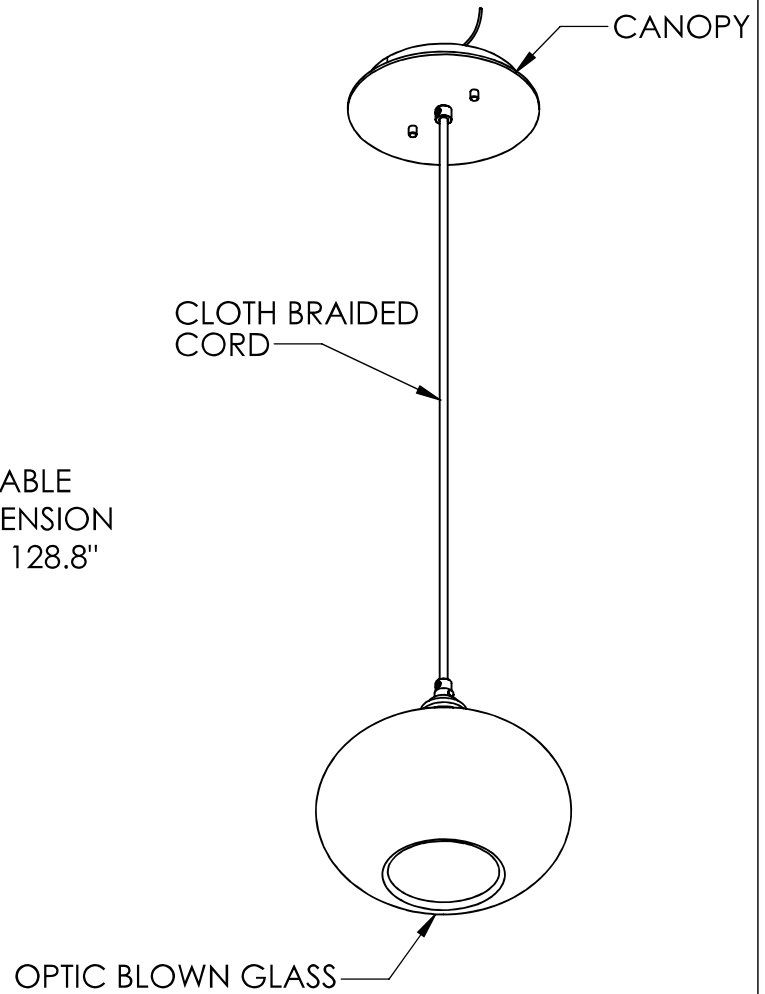

Collection: COPPA

Product #: LAB0036-01

HAND BLOWN GLASS MAY VARY UP TO 1"

All dimensions are shown in inches unless otherwise stated.  
Visit [hammertonstudio.com](http://hammertonstudio.com) for product options and specifications.

Bulbs Not Included 9/23/2022 (H)

Mounting Packet: Y	Electrical Type: INCANDESCENT
Approximate lbs.: 5	Bulb Qty: 1 Bulb Type: A19
Finish: SEE WEB SITE FOR OPTIONS	Wattage: 40 Voltage: 120
Top Diffuser: CLOSED	Socket Type: E26, MEDIUM BASE
Bottom Diffuser: OPEN	UL Location: DRY

### Canopy Mounting Detail

MOUNTS DIRECTLY TO J-BOX

All fixtures created by Hammerton are handcrafted by artisans. Dimensions may vary up to 7/8".

© Copyright 2022. All rights in design, detail or invention of this drawing are reserved as the property of Hammerton. Any imitation or adaptation without written consent is strictly prohibited.