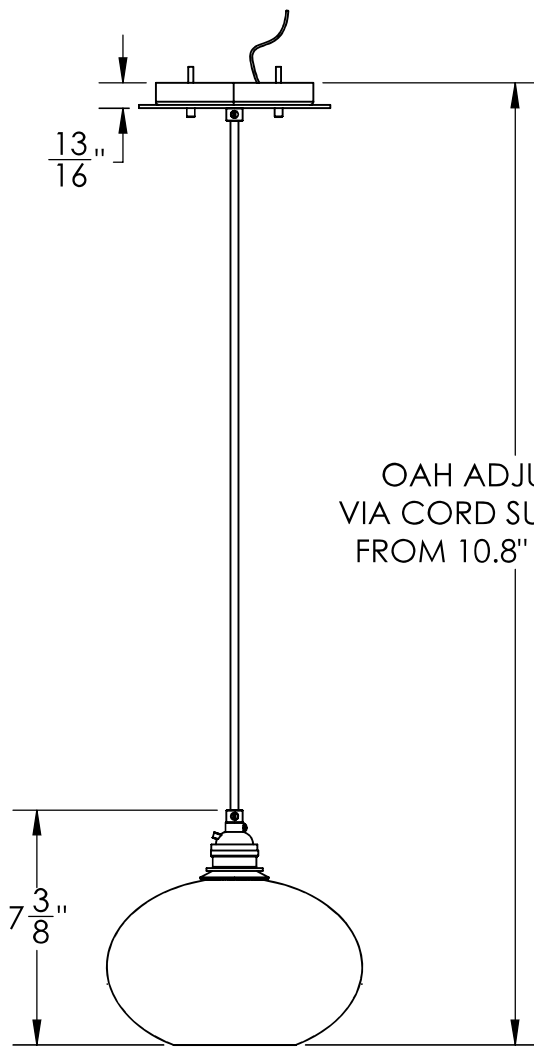

Collection: COPPA

Product #: LAB0036-01

HAND BLOWN GLASS MAY VARY UP TO 1"

All dimensions are shown in inches unless otherwise stated.  
Visit [hammertonstudio.com](http://hammertonstudio.com) for product options and specifications.

Bulbs Not Included 9/23/2022 (H)

Mounting Packet: Y	Electrical Type: INCANDESCENT
Approximate lbs.: 5	Bulb Qty: 1 Bulb Type: A19
Finish: SEE WEB SITE FOR OPTIONS	Wattage: 40 Voltage: 120
Top Diffuser: CLOSED	Socket Type: E26, MEDIUM BASE
Bottom Diffuser: OPEN	UL Location: DRY

### Canopy Mounting Detail

MOUNTS DIRECTLY TO J-BOX

All fixtures created by Hammerton are handcrafted by artisans. Dimensions may vary up to 7/8".

© Copyright 2022. All rights in design, detail or invention of this drawing are reserved as the property of Hammerton. Any imitation or adaptation without written consent is strictly prohibited.