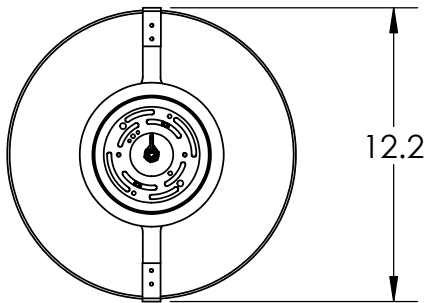

Collection: UPTOWN

Product #: LAB0019-16

12.2

NO LENSE, EXPOSED LAMPING

FROSTED GLASS CYLINDER

OAH ADJUSTABLE
IN 3" INCREMENTS
FROM 23.4 TO 77.4

Fine Mesh

16.3

Visit hammertonstudio.com for product options and specifications.

5/19/2016 (A)

Mounting Packet: Y	Electrical Type: SEE TABLE
Approximate lbs.: 10	Bulb Qty: 1 Bulb Type: SEE TABLE
Finish: SEE WEB SITE FOR OPTIONS	Wattage: SEE TABLE Voltage: 120
Top Diffuser: OPEN	Socket Type: SEE TABLE
Bottom Diffuser: OPEN	UL Location: DRY

Mounting Detail

∅ 6.0

2.75

MOUNTS DIRECTLY TO J-BOX

All fixtures created by Hammerton are handcrafted by artisans. Dimensions may vary up to 7/8".

© Copyright 2016. All rights in design, detail or invention of this drawing are reserved as the property of Hammerton. Any imitation or adaptation without written consent is strictly prohibited.