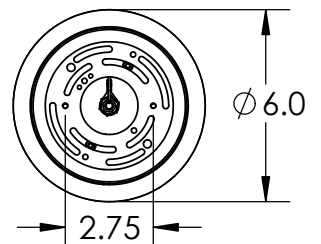

Visit hammertonstudio.com for product options and specifications.

5/19/2016 (A)

Mounting Packet: Y	Electrical Type: SEE TABLE
Approximate lbs.: 10	Bulb Qty: 1 Bulb Type: SEE TABLE
Finish: SEE WEB SITE FOR OPTIONS	Wattage: SEE TABLE Voltage: 120
Top Diffuser: OPEN	Socket Type: SEE TABLE
Bottom Diffuser: OPEN	UL Location: DRY

Mounting Detail

∅ 6.0

2.75

MOUNTS DIRECTLY TO J-BOX

All fixtures created by Hammerton are handcrafted by artisans. Dimensions may vary up to 7/8".

© Copyright 2016. All rights in design, detail or invention of this drawing are reserved as the property of Hammerton. Any imitation or adaptation without written consent is strictly prohibited.