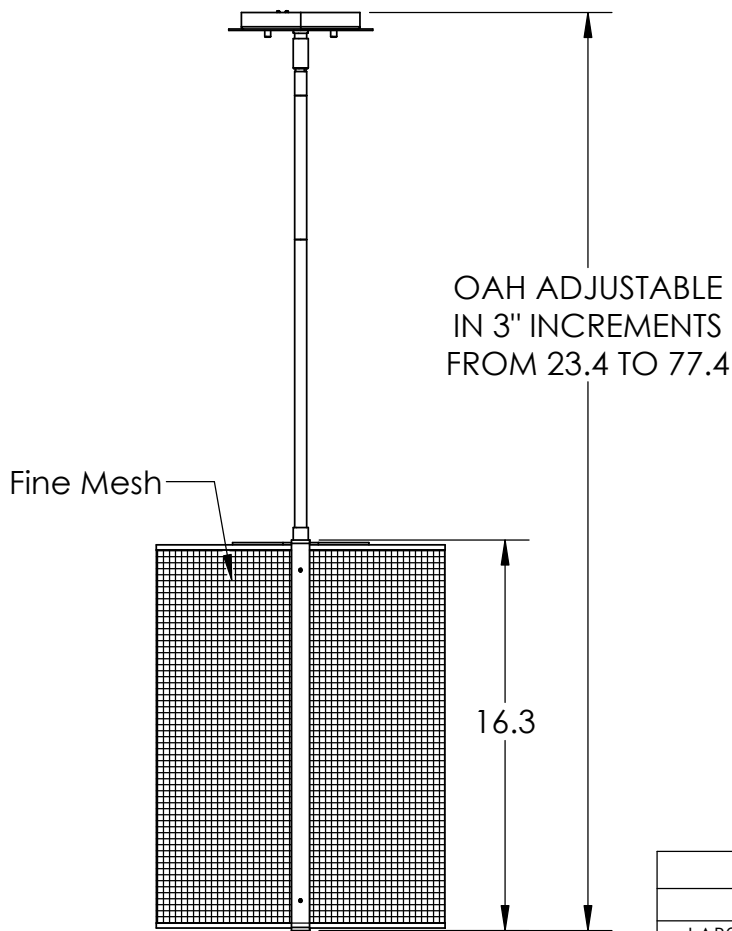

Collection: UPTOWN

Product #: LAB0019-16

12.2

NO LENSE, EXPOSED LAMPING

FROSTED GLASS CYLINDER

OAH ADJUSTABLE
IN 3" INCREMENTS
FROM 23.4 TO 77.4

Fine Mesh

16.3

Visit hammertonstudio.com for product options and specifications.

5/19/2016 (A)

Mounting Packet: Y	Electrical Type: SEE TABLE
Approximate lbs.: 10	Bulb Qty: 1 Bulb Type: SEE TABLE
Finish: SEE WEB SITE FOR OPTIONS	Wattage: SEE TABLE Voltage: 120
Top Diffuser: OPEN	Socket Type: SEE TABLE
Bottom Diffuser: OPEN	UL Location: DRY

Mounting Detail

∅ 6.0

2.75

MOUNTS DIRECTLY TO J-BOX

All fixtures created by Hammerton are handcrafted by artisans. Dimensions may vary up to 7/8".

© Copyright 2016. All rights in design, detail or invention of this drawing are reserved as the property of Hammerton. Any imitation or adaptation without written consent is strictly prohibited.