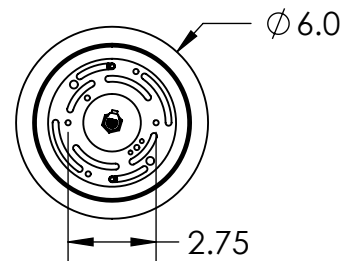

Collection: BAMBOO

Product #: LAB0018-01

Bulbs Not Included

Visit hammertonstudio.com for product options and specifications.

3/16/2016 (B)

Mounting Packet: Y	Electrical Type: LED RETROFIT
Approximate lbs.: 5	Bulb Qty: 1 Bulb Type: MR16
Finish: SEE WEB SITE FOR OPTIONS	Wattage: 10 Voltage: 120
Top Diffuser: CLOSED METAL	Socket Type: GU10 BASE
Bottom Diffuser: OPEN	UL Location: DRY

Mounting Detail

MOUNTS DIRECTLY TO J-BOX

All fixtures created by Hammerton are handcrafted by artisans. Dimensions may vary up to 7/8".

© Copyright 2016. All rights in design, detail or invention of this drawing are reserved as the property of Hammerton. Any imitation or adaptation without written consent is strictly prohibited.