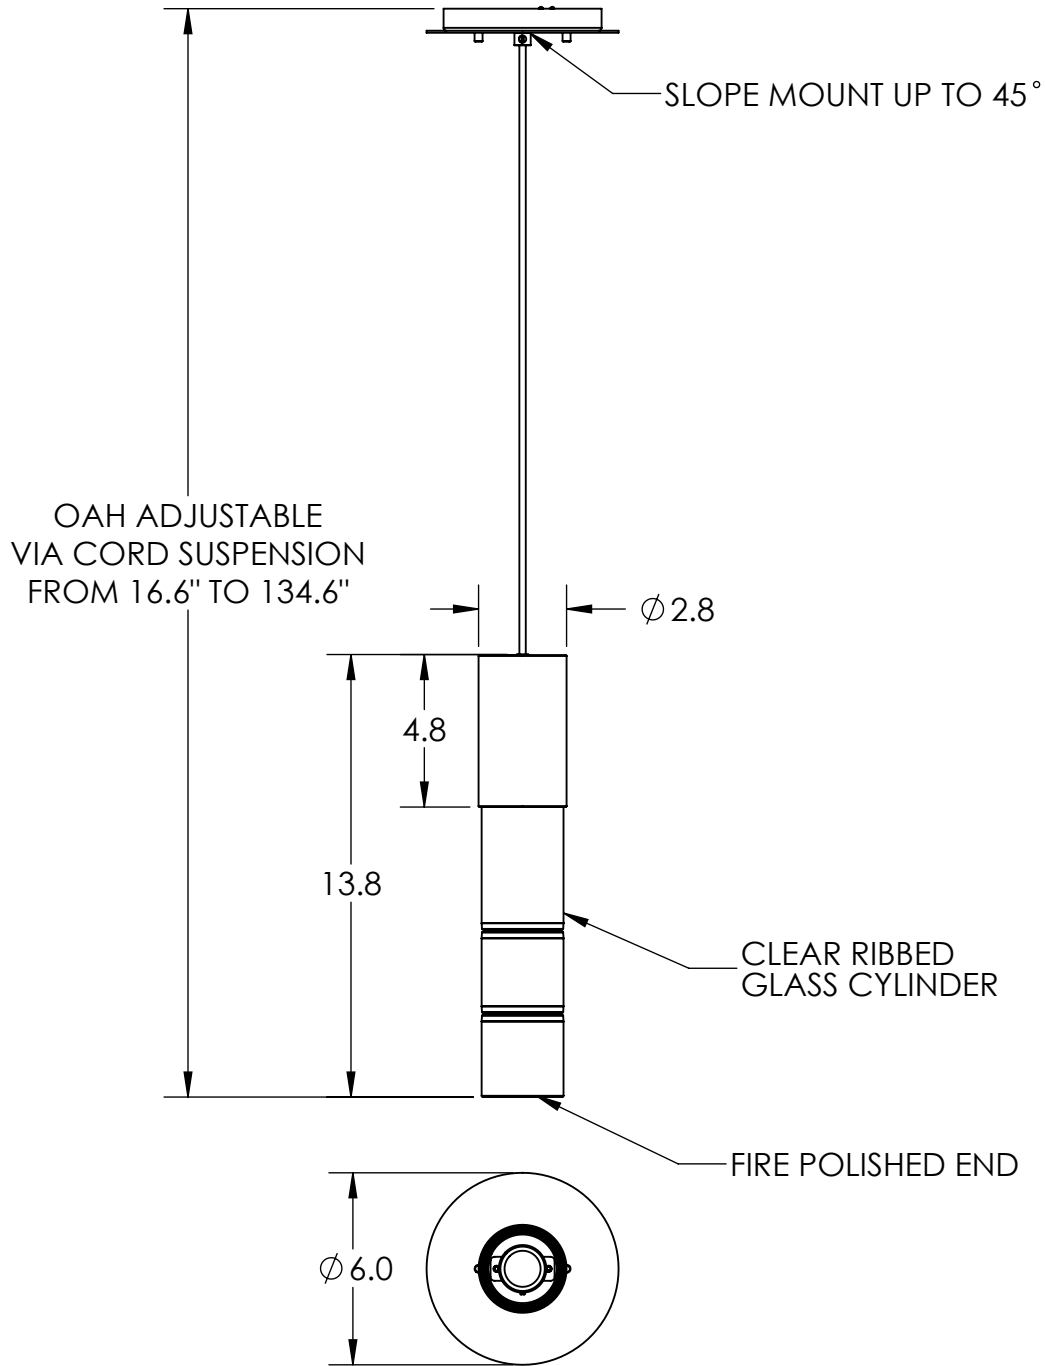

Collection: BAMBOO

Product #: LAB0018-01

Bulbs Not Included

Visit hammertonstudio.com for product options and specifications.

3/16/2016 (B)

Mounting Packet: Y	Electrical Type: LED RETROFIT
Approximate lbs.: 5	Bulb Qty: 1 Bulb Type: MR16
Finish: SEE WEB SITE FOR OPTIONS	Wattage: 10 Voltage: 120
Top Diffuser: CLOSED METAL	Socket Type: GU10 BASE
Bottom Diffuser: OPEN	UL Location: DRY

Mounting Detail

MOUNTS DIRECTLY TO J-BOX

All fixtures created by Hammerton are handcrafted by artisans. Dimensions may vary up to 7/8".

© Copyright 2016. All rights in design, detail or invention of this drawing are reserved as the property of Hammerton. Any imitation or adaptation without written consent is strictly prohibited.