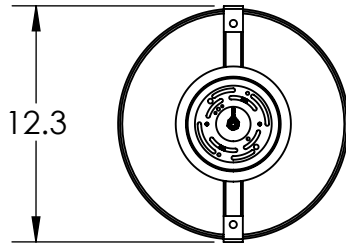

Collection: TEMPEST

Product #: LAB0013-16

12.3

NO LENS, EXPOSED LAMPING

FROSTED GLASS CYLINDER

OAH ADJUSTABLE  
IN 3" INCREMENTS  
FROM 23.3" TO 77.3"

16.2

ELECTRICAL OPTIONS				
Product #	Electrical Type	Bulb Type	Wattage	Socket Type
LAB0013-16-X-XXX-E2	Incandescent	A19	60	Medium E26
LAB0013-16-X-XXX-G2	Flourescent	CFL/LED RETRO	13	GU-24

*Bulbs Not Included*

Visit [hammertonstudio.com](http://hammertonstudio.com) for product options and specifications.

11/11/2016 (A)

Mounting Packet: Y	Electrical Type: SEE TABLE
Approximate lbs.: 10	Bulb Qty: 1 Bulb Type: SEE TABLE
Finish: SEE WEB SITE FOR OPTIONS	Wattage: SEE TABLE Voltage: 120
Top Diffuser: OPEN	Socket Type: SEE TABLE
Bottom Diffuser: OPEN	UL Location: DRY

### Mounting Detail

MOUNTS DIRECTLY TO J-BOX

All fixtures created by Hammerton are handcrafted by artisans. Dimensions may vary up to 7/8".

© Copyright 2016. All rights in design, detail or invention of this drawing are reserved as the property of Hammerton. Any imitation or adaptation without written consent is strictly prohibited.