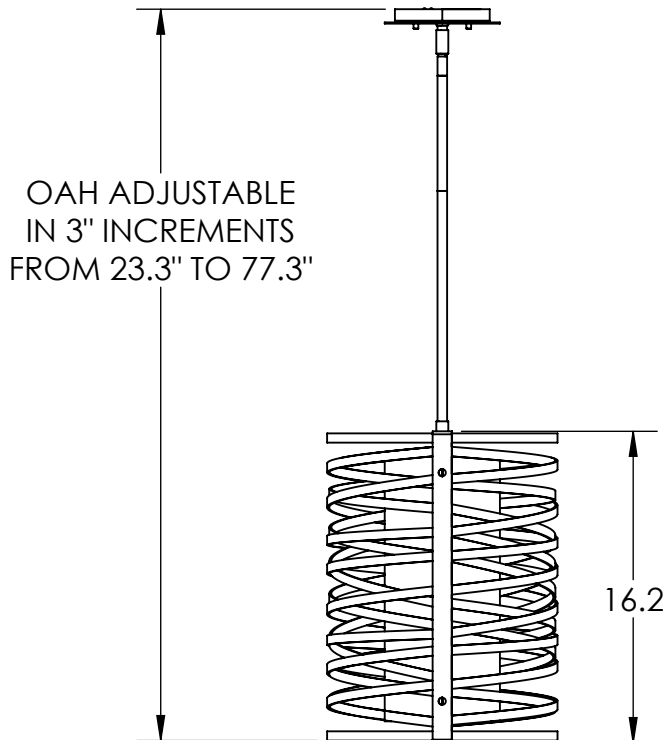

Collection: TEMPEST

Product #: LAB0013-16

12.3

NO LENS, EXPOSED LAMPING

FROSTED GLASS CYLINDER

OAH ADJUSTABLE  
IN 3" INCREMENTS  
FROM 23.3" TO 77.3"

16.2

ELECTRICAL OPTIONS				
Product #	Electrical Type	Bulb Type	Wattage	Socket Type
LAB0013-16-X-XXX-E2	Incandescent	A19	60	Medium E26
LAB0013-16-X-XXX-G2	Flourescent	CFL/LED RETRO	13	GU-24

*Bulbs Not Included*

Visit [hammertonstudio.com](http://hammertonstudio.com) for product options and specifications.

11/11/2016 (A)

Mounting Packet: Y	Electrical Type: SEE TABLE
Approximate lbs.: 10	Bulb Qty: 1 Bulb Type: SEE TABLE
Finish: SEE WEB SITE FOR OPTIONS	Wattage: SEE TABLE Voltage: 120
Top Diffuser: OPEN	Socket Type: SEE TABLE
Bottom Diffuser: OPEN	UL Location: DRY

### Mounting Detail

MOUNTS DIRECTLY TO J-BOX

All fixtures created by Hammerton are handcrafted by artisans. Dimensions may vary up to 7/8".

© Copyright 2016. All rights in design, detail or invention of this drawing are reserved as the property of Hammerton. Any imitation or adaptation without written consent is strictly prohibited.