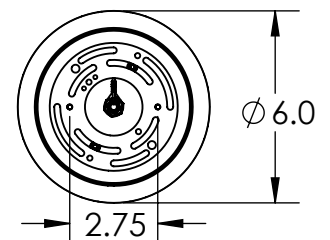

Collection: TEMPEST

Product #: LAB0013-16

12.3

NO LENS, EXPOSED LAMPING

FROSTED GLASS CYLINDER

OAH ADJUSTABLE  
IN 3" INCREMENTS  
FROM 23.3" TO 77.3"

16.2

ELECTRICAL OPTIONS				
Product #	Electrical Type	Bulb Type	Wattage	Socket Type
LAB0013-16-X-XXX-E2	Incandescent	A19	60	Medium E26
LAB0013-16-X-XXX-G2	Flourescent	CFL/LED RETRO	13	GU-24

*Bulbs Not Included*

Visit [hammertonstudio.com](http://hammertonstudio.com) for product options and specifications.

11/11/2016 (A)

Mounting Packet: Y	Electrical Type: SEE TABLE
Approximate lbs.: 10	Bulb Qty: 1 Bulb Type: SEE TABLE
Finish: SEE WEB SITE FOR OPTIONS	Wattage: SEE TABLE Voltage: 120
Top Diffuser: OPEN	Socket Type: SEE TABLE
Bottom Diffuser: OPEN	UL Location: DRY

### Mounting Detail

MOUNTS DIRECTLY TO J-BOX

All fixtures created by Hammerton are handcrafted by artisans. Dimensions may vary up to 7/8".

© Copyright 2016. All rights in design, detail or invention of this drawing are reserved as the property of Hammerton. Any imitation or adaptation without written consent is strictly prohibited.