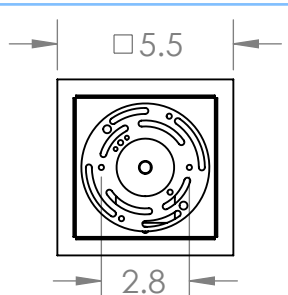

BLOWN GLASS

HAND BLOWN GLASS MAY VARY UP TO 1"

Bulbs Not Included

Visit hammertonstudio.com for product options and specifications.

3/23/2022 (B)

Mounting Packet: U	Electrical Type: INCANDESCENT
Approximate lbs.: 6	Bulb Qty: 1 Bulb Type: A19
Finish: SEE WEB SITE FOR OPTIONS	Wattage: 40 Voltage: 120
Top Diffuser: CLOSED	Socket Type: E26, MEDIUM BASE
Bottom Diffuser: OPEN	UL Location: DRY

All fixtures created by Hammerton are handcrafted by artisans. Dimensions may vary up to 7/8".

© Copyright 2022. All rights in design, detail or invention of this drawing are reserved as the property of Hammerton. Any imitation or adaptation without written consent is strictly prohibited.

Hammerton Inc. 217 Wright Brothers Dr. Salt Lake City, UT 84116 (801)973-8095

Mounting Detail