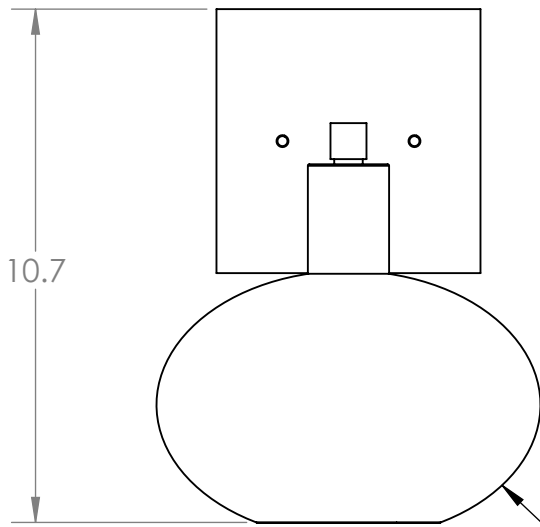

Collection: COPPA

Product #: IDB0036-11

BLOWN GLASS

HAND BLOWN GLASS MAY VARY UP TO 1"

*Bulbs Not Included*

Visit [hammertonstudio.com](http://hammertonstudio.com) for product options and specifications.

3/23/2022 (B)

Mounting Packet: U	Electrical Type: INCANDESCENT
Approximate lbs.: 6	Bulb Qty: 1 Bulb Type: A19
Finish: SEE WEB SITE FOR OPTIONS	Wattage: 40 Voltage: 120
Top Diffuser: CLOSED	Socket Type: E26, MEDIUM BASE
Bottom Diffuser: OPEN	UL Location: DRY

All fixtures created by Hammerton are handcrafted by artisans. Dimensions may vary up to 7/8".

© Copyright 2022. All rights in design, detail or invention of this drawing are reserved as the property of Hammerton. Any imitation or adaptation without written consent is strictly prohibited.