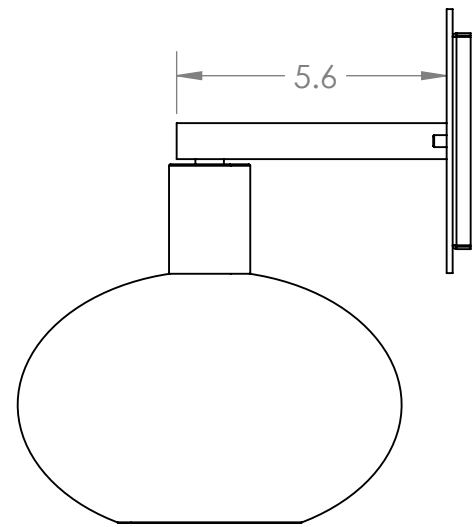

Collection: COPPA

Product #: IDB0036-11

BLOWN GLASS

HAND BLOWN GLASS MAY VARY UP TO 1"

*Bulbs Not Included*

Visit [hammertonstudio.com](http://hammertonstudio.com) for product options and specifications.

3/23/2022 (B)

Mounting Packet: U	Electrical Type: INCANDESCENT
Approximate lbs.: 6	Bulb Qty: 1 Bulb Type: A19
Finish: SEE WEB SITE FOR OPTIONS	Wattage: 40 Voltage: 120
Top Diffuser: CLOSED	Socket Type: E26, MEDIUM BASE
Bottom Diffuser: OPEN	UL Location: DRY

All fixtures created by Hammerton are handcrafted by artisans. Dimensions may vary up to 7/8".

© Copyright 2022. All rights in design, detail or invention of this drawing are reserved as the property of Hammerton. Any imitation or adaptation without written consent is strictly prohibited.