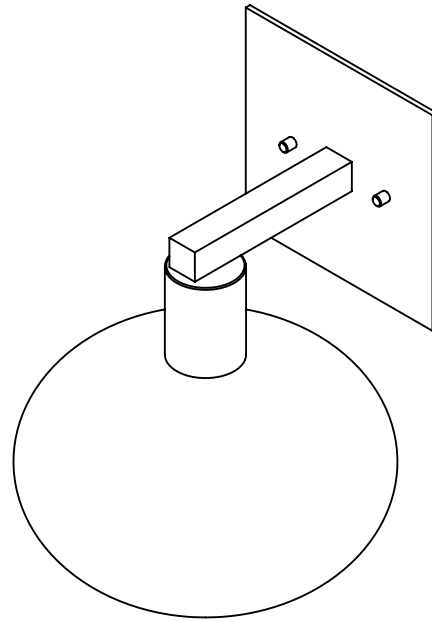

Collection: COPPA

Product #: IDB0036-11

BLOWN GLASS

HAND BLOWN GLASS MAY VARY UP TO 1"

*Bulbs Not Included*

Visit [hammertonstudio.com](http://hammertonstudio.com) for product options and specifications.

3/23/2022 (B)

Mounting Packet: U	Electrical Type: INCANDESCENT
Approximate lbs.: 6	Bulb Qty: 1 Bulb Type: A19
Finish: SEE WEB SITE FOR OPTIONS	Wattage: 40 Voltage: 120
Top Diffuser: CLOSED	Socket Type: E26, MEDIUM BASE
Bottom Diffuser: OPEN	UL Location: DRY

All fixtures created by Hammerton are handcrafted by artisans. Dimensions may vary up to 7/8".

© Copyright 2022. All rights in design, detail or invention of this drawing are reserved as the property of Hammerton. Any imitation or adaptation without written consent is strictly prohibited.