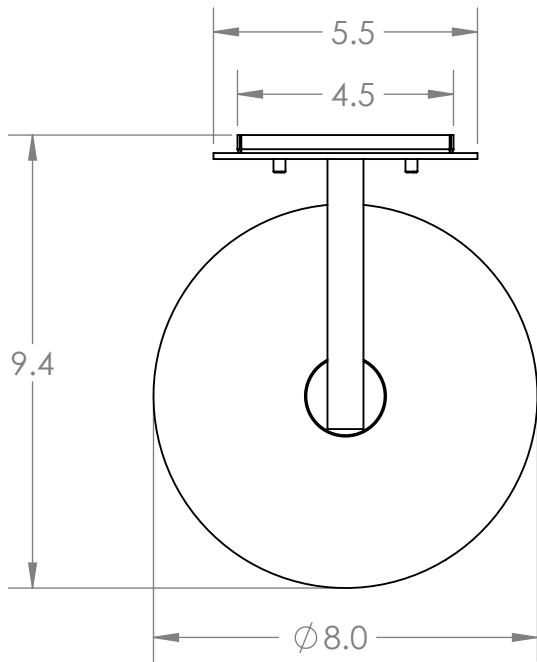

Collection: COPPA

Product #: IDB0036-11

BLOWN GLASS

HAND BLOWN GLASS MAY VARY UP TO 1"

*Bulbs Not Included*

Visit [hammertonstudio.com](http://hammertonstudio.com) for product options and specifications.

3/23/2022 (B)

Mounting Packet: U	Electrical Type: INCANDESCENT
Approximate lbs.: 6	Bulb Qty: 1 Bulb Type: A19
Finish: SEE WEB SITE FOR OPTIONS	Wattage: 40 Voltage: 120
Top Diffuser: CLOSED	Socket Type: E26, MEDIUM BASE
Bottom Diffuser: OPEN	UL Location: DRY

All fixtures created by Hammerton are handcrafted by artisans. Dimensions may vary up to 7/8".

© Copyright 2022. All rights in design, detail or invention of this drawing are reserved as the property of Hammerton. Any imitation or adaptation without written consent is strictly prohibited.