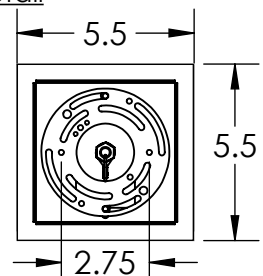

Collection: ELLISSE

Product #: IDB0035-16

HAND BLOWN GLASS MAY VARY UP TO 1"

Bulbs Not Included

Visit hammertonstudio.com for product options and specifications.

6/13/2016 (A)

Mounting Packet: U	Electrical Type: INCANDESCENT
Approximate lbs.: 7	Bulb Qty: 1 Bulb Type: A
Finish: SEE WEB SITE FOR OPTIONS	Wattage: 40 Voltage: 120
Top Diffuser: CLOSED	Socket Type: MEDIUM, E26 BASE
Bottom Diffuser: OPEN	UL Location: DRY

Mounting Detail

MOUNTS DIRECTLY TO J-BOX

All fixtures created by Hammerton are handcrafted by artisans. Dimensions may vary up to 7/8".

© Copyright 2016. All rights in design, detail or invention of this drawing are reserved as the property of Hammerton. Any imitation or adaptation without written consent is strictly prohibited.