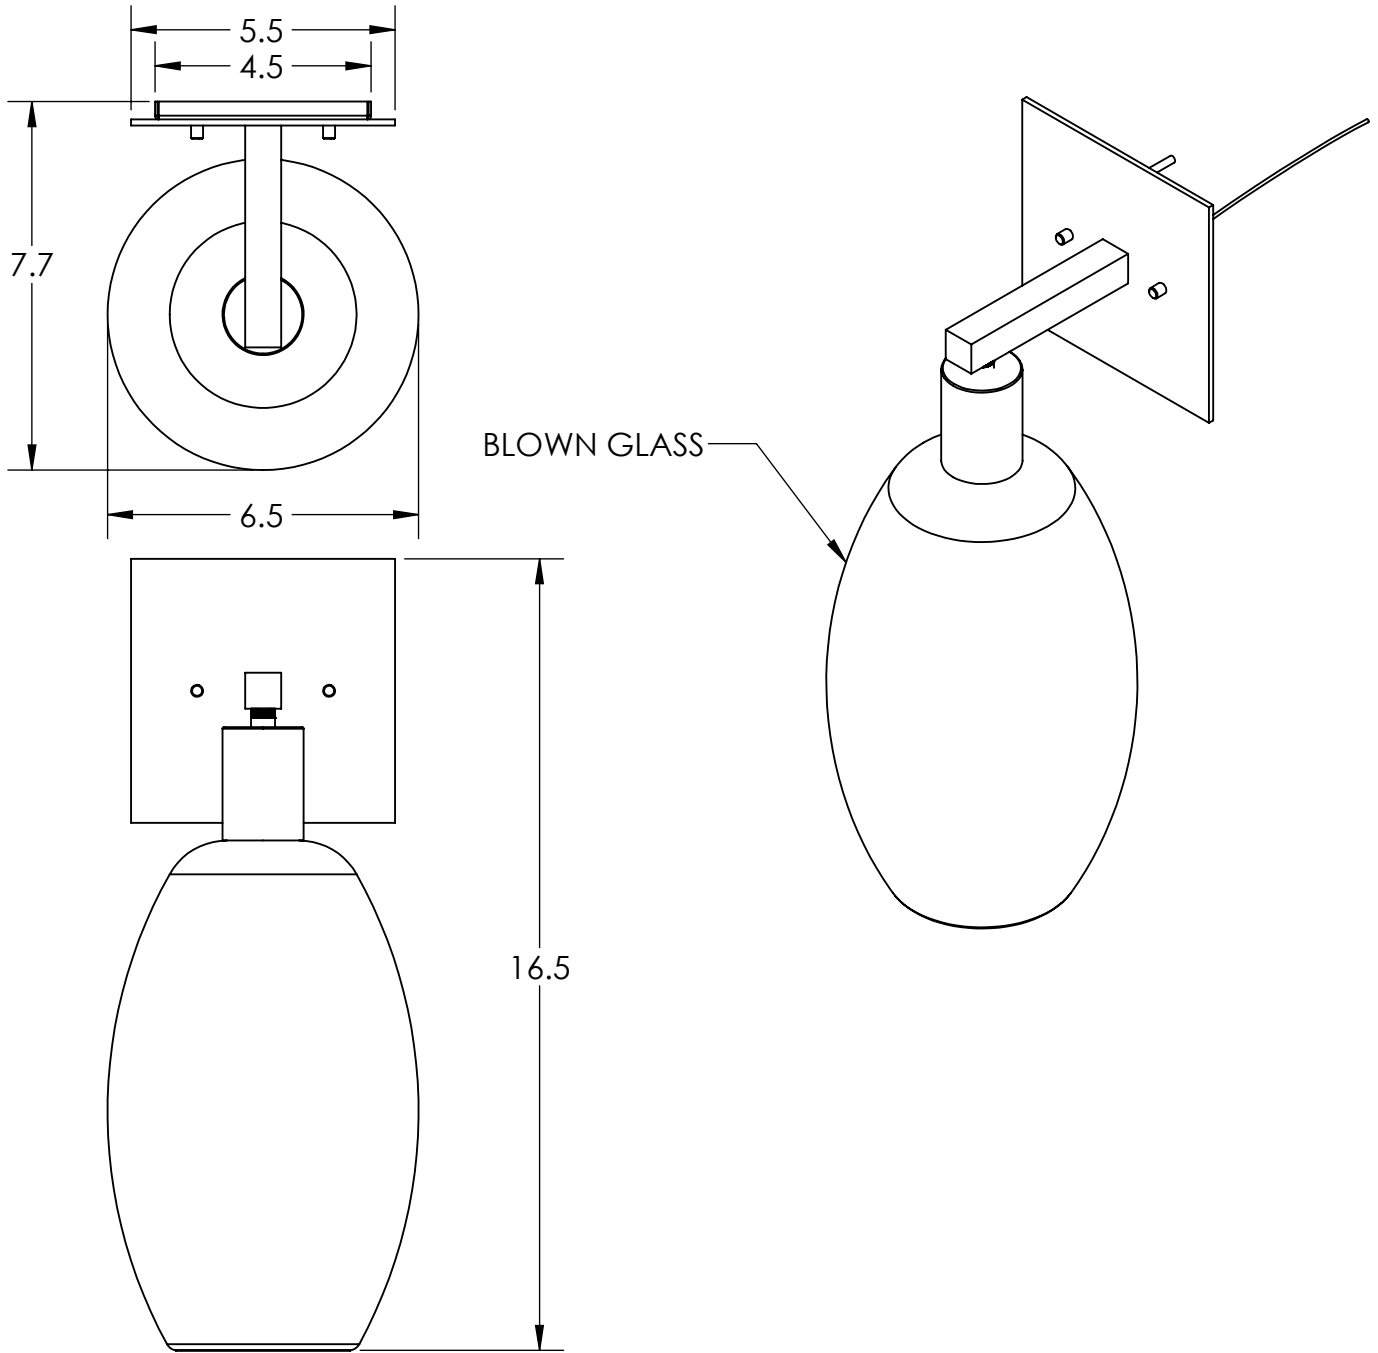

Collection: ELLISSE

Product #: IDB0035-16

HAND BLOWN GLASS MAY VARY UP TO 1"

Bulbs Not Included

Visit hammertonstudio.com for product options and specifications.

6/13/2016 (A)

Mounting Packet: U	Electrical Type: INCANDESCENT
Approximate lbs.: 7	Bulb Qty: 1 Bulb Type: A
Finish: SEE WEB SITE FOR OPTIONS	Wattage: 40 Voltage: 120
Top Diffuser: CLOSED	Socket Type: MEDIUM, E26 BASE
Bottom Diffuser: OPEN	UL Location: DRY

Mounting Detail

MOUNTS DIRECTLY TO J-BOX

All fixtures created by Hammerton are handcrafted by artisans. Dimensions may vary up to 7/8".

© Copyright 2016. All rights in design, detail or invention of this drawing are reserved as the property of Hammerton. Any imitation or adaptation without written consent is strictly prohibited.