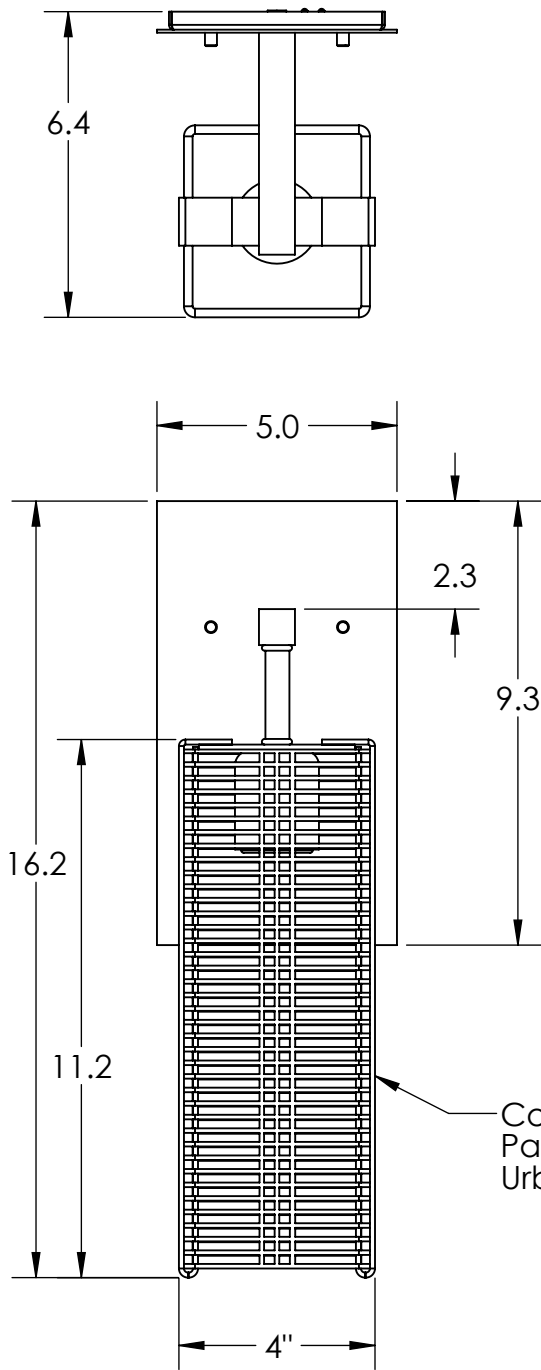

Collection: DOWNTOWN MESH

Product #: IDB0020-11

NO LENS, EXPOSED LAMPING

FROSTED GLASS CYLINDER

Coarse, Woven, Patterned, Urban Mesh

ELECTRICAL OPTIONS				
Product #	Electrical Type	Bulb Type	Wattage	Socket Type
IDB0020-11-XX-0-E2	Incandescent	B11	60	Medium E26
IDB0020-11-XX-0-G2	Flourescent	CFL/LED RETRO	13	GU-24

Bulbs Not Included

Visit [hammertonstudio.com](http://hammertonstudio.com) for product options and specifications.

4/13/2016 (A)

Mounting Packet: U	Electrical Type: SEE TABLE
Approximate lbs.: 6	Bulb Qty: 1 Bulb Type: SEE TABLE
Finish: SEE WEB SITE FOR OPTIONS	Wattage: SEE TABLE Voltage: 120
Top Diffuser: OPEN	Socket Type: SEE TABLE
Bottom Diffuser: OPEN	UL Location: DRY

MOUNTS DIRECTLY TO J-BOX

All fixtures created by Hammerton are handcrafted by artisans. Dimensions may vary up to 7/8".

© Copyright 2016. All rights in design, detail or invention of this drawing are reserved as the property of Hammerton. Any imitation or adaptation without written consent is strictly prohibited.