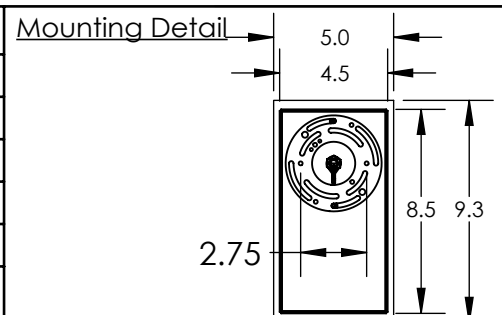

Collection: DOWNTOWN MESH

Product #: IDB0020-11

NO LENS, EXPOSED LAMPING

FROSTED GLASS CYLINDER

Coarse, Woven, Patterned, Urban Mesh

ELECTRICAL OPTIONS				
Product #	Electrical Type	Bulb Type	Wattage	Socket Type
IDB0020-11-XX-0-E2	Incandescent	B11	60	Medium E26
IDB0020-11-XX-0-G2	Flourescent	CFL/LED RETRO	13	GU-24

Bulbs Not Included

Visit [hammertonstudio.com](http://hammertonstudio.com) for product options and specifications.

4/13/2016 (A)

Mounting Packet: U	Electrical Type: SEE TABLE
Approximate lbs.: 6	Bulb Qty: 1 Bulb Type: SEE TABLE
Finish: SEE WEB SITE FOR OPTIONS	Wattage: SEE TABLE Voltage: 120
Top Diffuser: OPEN	Socket Type: SEE TABLE
Bottom Diffuser: OPEN	UL Location: DRY

MOUNTS DIRECTLY TO J-BOX

All fixtures created by Hammerton are handcrafted by artisans. Dimensions may vary up to 7/8".

© Copyright 2016. All rights in design, detail or invention of this drawing are reserved as the property of Hammerton. Any imitation or adaptation without written consent is strictly prohibited.