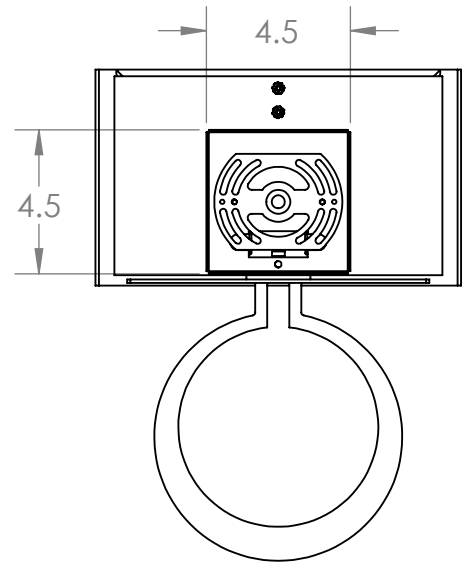

Collection: CARLYLE

Product #: CSB0033-0E-SH

ELECTRICAL OPTIONS				
Product #	Electrical Type	Bulb Type	Wattage	Socket Type
CSB0033-0E-XX-SH-E2	Incandescent	A19	60	Medium E26
CSB0033-0E-XX-SH-G2	Flourescent	CFL/LED RETRO	13	GU-24

*Bulbs Not Included*

Visit [hammertonstudio.com](http://hammertonstudio.com) for product options and specifications.

4/20/2017 (A)

Mounting Packet: U	Electrical Type: SEE TABLE
Approximate lbs.: 10	Bulb Qty: 1    Bulb Type: SEE TABLE
Finish: SEE WEB SITE FOR OPTIONS	Wattage: SEE TABLE    Voltage: 120
Top Diffuser: OPEN	Socket Type: SEE TABLE
Bottom Diffuser: CLOSED METAL	UL Location: DRY

### Mounting Detail

All fixtures created by Hammerton are handcrafted by artisans. Dimensions may vary up to 7/8".

© Copyright 2016. All rights in design, detail or invention of this drawing are reserved as the property of Hammerton. Any imitation or adaptation without written consent is strictly prohibited.