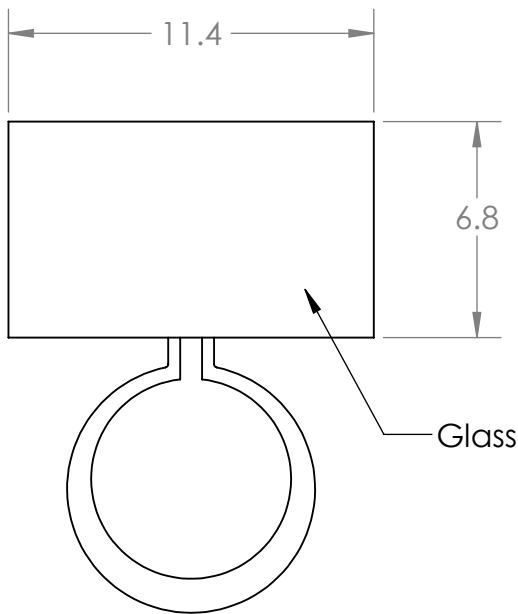

Collection: CARLYLE

Product #: CSB0033-0E-SH

ELECTRICAL OPTIONS				
Product #	Electrical Type	Bulb Type	Wattage	Socket Type
CSB0033-0E-XX-SH-E2	Incandescent	A19	60	Medium E26
CSB0033-0E-XX-SH-G2	Flourescent	CFL/LED RETRO	13	GU-24

*Bulbs Not Included*

Visit [hammertonstudio.com](http://hammertonstudio.com) for product options and specifications.

4/20/2017 (A)

Mounting Packet: U	Electrical Type: SEE TABLE
Approximate lbs.: 10	Bulb Qty: 1    Bulb Type: SEE TABLE
Finish: SEE WEB SITE FOR OPTIONS	Wattage: SEE TABLE    Voltage: 120
Top Diffuser: OPEN	Socket Type: SEE TABLE
Bottom Diffuser: CLOSED METAL	UL Location: DRY

### Mounting Detail

All fixtures created by Hammerton are handcrafted by artisans. Dimensions may vary up to 7/8".

© Copyright 2016. All rights in design, detail or invention of this drawing are reserved as the property of Hammerton. Any imitation or adaptation without written consent is strictly prohibited.