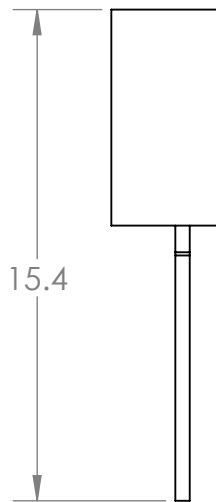

Collection: CARLYLE

Product #: CSB0033-0E-SH

ELECTRICAL OPTIONS				
Product #	Electrical Type	Bulb Type	Wattage	Socket Type
CSB0033-0E-XX-SH-E2	Incandescent	A19	60	Medium E26
CSB0033-0E-XX-SH-G2	Flourescent	CFL/LED RETRO	13	GU-24

*Bulbs Not Included*

Visit [hammertonstudio.com](http://hammertonstudio.com) for product options and specifications.

4/20/2017 (A)

Mounting Packet: U	Electrical Type: SEE TABLE
Approximate lbs.: 10	Bulb Qty: 1    Bulb Type: SEE TABLE
Finish: SEE WEB SITE FOR OPTIONS	Wattage: SEE TABLE    Voltage: 120
Top Diffuser: OPEN	Socket Type: SEE TABLE
Bottom Diffuser: CLOSED METAL	UL Location: DRY

### Mounting Detail

All fixtures created by Hammerton are handcrafted by artisans. Dimensions may vary up to 7/8".

© Copyright 2016. All rights in design, detail or invention of this drawing are reserved as the property of Hammerton. Any imitation or adaptation without written consent is strictly prohibited.