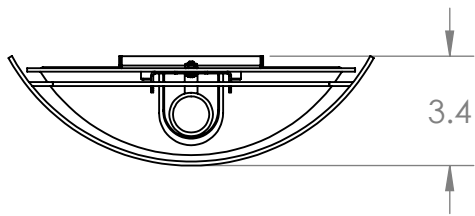

Collection: CARLYLE

Product #: CSB0033-0E-SH

ELECTRICAL OPTIONS				
Product #	Electrical Type	Bulb Type	Wattage	Socket Type
CSB0033-0E-XX-SH-E2	Incandescent	A19	60	Medium E26
CSB0033-0E-XX-SH-G2	Flourescent	CFL/LED RETRO	13	GU-24

*Bulbs Not Included*

Visit [hammertonstudio.com](http://hammertonstudio.com) for product options and specifications.

4/20/2017 (A)

Mounting Packet: U	Electrical Type: SEE TABLE
Approximate lbs.: 10	Bulb Qty: 1    Bulb Type: SEE TABLE
Finish: SEE WEB SITE FOR OPTIONS	Wattage: SEE TABLE    Voltage: 120
Top Diffuser: OPEN	Socket Type: SEE TABLE
Bottom Diffuser: CLOSED METAL	UL Location: DRY

### Mounting Detail

All fixtures created by Hammerton are handcrafted by artisans. Dimensions may vary up to 7/8".

© Copyright 2016. All rights in design, detail or invention of this drawing are reserved as the property of Hammerton. Any imitation or adaptation without written consent is strictly prohibited.