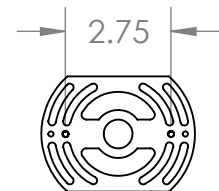

Collection: CARLYLE

Product #: CSB0033-0E-SH

ELECTRICAL OPTIONS				
Product #	Electrical Type	Bulb Type	Wattage	Socket Type
CSB0033-0E-XX-SH-E2	Incandescent	A19	60	Medium E26
CSB0033-0E-XX-SH-G2	Flourescent	CFL/LED RETRO	13	GU-24

*Bulbs Not Included*

Visit [hammertonstudio.com](http://hammertonstudio.com) for product options and specifications.

4/20/2017 (A)

Mounting Packet: U	Electrical Type: SEE TABLE
Approximate lbs.: 10	Bulb Qty: 1    Bulb Type: SEE TABLE
Finish: SEE WEB SITE FOR OPTIONS	Wattage: SEE TABLE    Voltage: 120
Top Diffuser: OPEN	Socket Type: SEE TABLE
Bottom Diffuser: CLOSED METAL	UL Location: DRY

### Mounting Detail

All fixtures created by Hammerton are handcrafted by artisans. Dimensions may vary up to 7/8".

© Copyright 2016. All rights in design, detail or invention of this drawing are reserved as the property of Hammerton. Any imitation or adaptation without written consent is strictly prohibited.