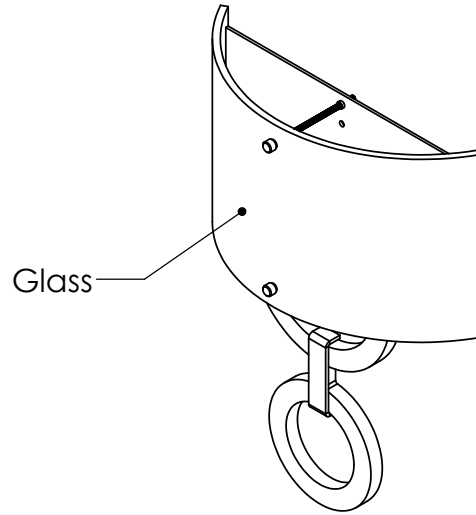

Collection: CARLYLE

Product #: CSB0033-0D

| ELECTRICAL OPTIONS | | | | |
|---------------------|-----------------|---------------|---------|-------------|
| Product # | Electrical Type | Bulb Type | Wattage | Socket Type |
| CSB0033-0D-XX-XX-E2 | Incandescent | A19 | 60 | Medium E26 |
| CSB0033-0D-XX-XX-G2 | Flourescent | CFL/LED RETRO | 13 | GU-24 |

Bulbs Not Included

Visit hammertonstudio.com for product options and specifications.

6/20/2016 (A)

| | |
|----------------------------------|----------------------------------|
| Mounting Packet: U | Electrical Type: SEE TABLE |
| Approximate lbs.: 10 | Bulb Qty: 1 Bulb Type: SEE TABLE |
| Finish: SEE WEB SITE FOR OPTIONS | Wattage: SEE TABLE Voltage: 120 |
| Top Diffuser: OPEN | Socket Type: SEE TABLE |
| Bottom Diffuser: CLOSED METAL | UL Location: DRY |

Mounting Detail

MOUNTS DIRECTLY TO J-BOX

All fixtures created by Hammerton are handcrafted by artisans. Dimensions may vary up to 7/8".

© Copyright 2016. All rights in design, detail or invention of this drawing are reserved as the property of Hammerton. Any imitation or adaptation without written consent is strictly prohibited.