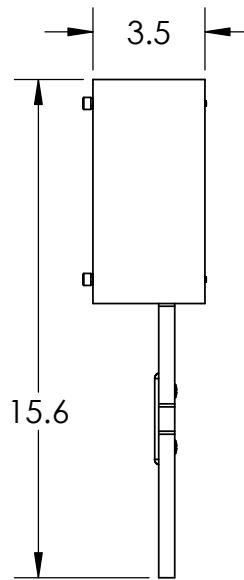

Collection: CARLYLE

Product #: CSB0033-0D

| ELECTRICAL OPTIONS | | | | |
|---------------------|-----------------|---------------|---------|-------------|
| Product # | Electrical Type | Bulb Type | Wattage | Socket Type |
| CSB0033-0D-XX-XX-E2 | Incandescent | A19 | 60 | Medium E26 |
| CSB0033-0D-XX-XX-G2 | Flourescent | CFL/LED RETRO | 13 | GU-24 |

Bulbs Not Included

Visit hammertonstudio.com for product options and specifications.

6/20/2016 (A)

| | |
|----------------------------------|----------------------------------|
| Mounting Packet: U | Electrical Type: SEE TABLE |
| Approximate lbs.: 10 | Bulb Qty: 1 Bulb Type: SEE TABLE |
| Finish: SEE WEB SITE FOR OPTIONS | Wattage: SEE TABLE Voltage: 120 |
| Top Diffuser: OPEN | Socket Type: SEE TABLE |
| Bottom Diffuser: CLOSED METAL | UL Location: DRY |

Mounting Detail

MOUNTS DIRECTLY TO J-BOX

All fixtures created by Hammerton are handcrafted by artisans. Dimensions may vary up to 7/8".

© Copyright 2016. All rights in design, detail or invention of this drawing are reserved as the property of Hammerton. Any imitation or adaptation without written consent is strictly prohibited.