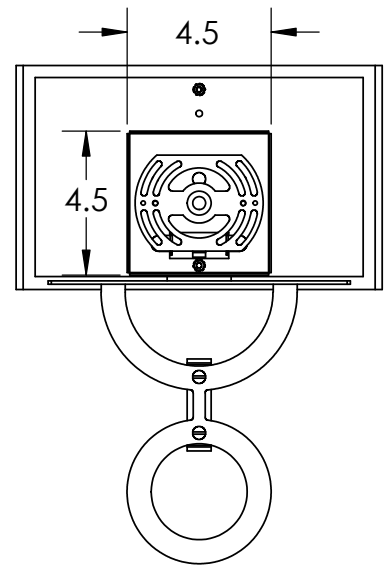

Collection: CARLYLE

Product #: CSB0033-0D

| ELECTRICAL OPTIONS | | | | |
|---------------------|-----------------|---------------|---------|-------------|
| Product # | Electrical Type | Bulb Type | Wattage | Socket Type |
| CSB0033-0D-XX-XX-E2 | Incandescent | A19 | 60 | Medium E26 |
| CSB0033-0D-XX-XX-G2 | Flourescent | CFL/LED RETRO | 13 | GU-24 |

Bulbs Not Included

Visit hammertonstudio.com for product options and specifications.

6/20/2016 (A)

| | |
|----------------------------------|----------------------------------|
| Mounting Packet: U | Electrical Type: SEE TABLE |
| Approximate lbs.: 10 | Bulb Qty: 1 Bulb Type: SEE TABLE |
| Finish: SEE WEB SITE FOR OPTIONS | Wattage: SEE TABLE Voltage: 120 |
| Top Diffuser: OPEN | Socket Type: SEE TABLE |
| Bottom Diffuser: CLOSED METAL | UL Location: DRY |

Mounting Detail

MOUNTS DIRECTLY TO J-BOX

All fixtures created by Hammerton are handcrafted by artisans. Dimensions may vary up to 7/8".

© Copyright 2016. All rights in design, detail or invention of this drawing are reserved as the property of Hammerton. Any imitation or adaptation without written consent is strictly prohibited.