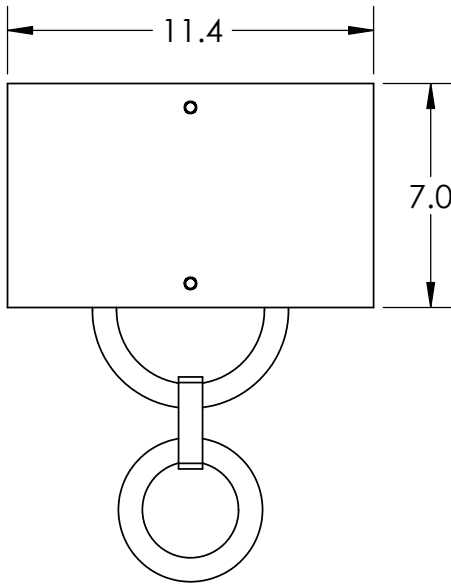

Collection: CARLYLE

Product #: CSB0033-0D

| ELECTRICAL OPTIONS | | | | |
|---------------------|-----------------|---------------|---------|-------------|
| Product # | Electrical Type | Bulb Type | Wattage | Socket Type |
| CSB0033-0D-XX-XX-E2 | Incandescent | A19 | 60 | Medium E26 |
| CSB0033-0D-XX-XX-G2 | Flourescent | CFL/LED RETRO | 13 | GU-24 |

Bulbs Not Included

Visit hammertonstudio.com for product options and specifications.

6/20/2016 (A)

| | |
|----------------------------------|----------------------------------|
| Mounting Packet: U | Electrical Type: SEE TABLE |
| Approximate lbs.: 10 | Bulb Qty: 1 Bulb Type: SEE TABLE |
| Finish: SEE WEB SITE FOR OPTIONS | Wattage: SEE TABLE Voltage: 120 |
| Top Diffuser: OPEN | Socket Type: SEE TABLE |
| Bottom Diffuser: CLOSED METAL | UL Location: DRY |

Mounting Detail

MOUNTS DIRECTLY TO J-BOX

All fixtures created by Hammerton are handcrafted by artisans. Dimensions may vary up to 7/8".

© Copyright 2016. All rights in design, detail or invention of this drawing are reserved as the property of Hammerton. Any imitation or adaptation without written consent is strictly prohibited.