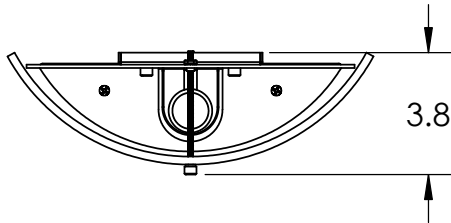

Collection: CARLYLE

Product #: CSB0033-0D

| ELECTRICAL OPTIONS | | | | |
|---------------------|-----------------|---------------|---------|-------------|
| Product # | Electrical Type | Bulb Type | Wattage | Socket Type |
| CSB0033-0D-XX-XX-E2 | Incandescent | A19 | 60 | Medium E26 |
| CSB0033-0D-XX-XX-G2 | Flourescent | CFL/LED RETRO | 13 | GU-24 |

Bulbs Not Included

Visit hammertonstudio.com for product options and specifications.

6/20/2016 (A)

| | |
|----------------------------------|----------------------------------|
| Mounting Packet: U | Electrical Type: SEE TABLE |
| Approximate lbs.: 10 | Bulb Qty: 1 Bulb Type: SEE TABLE |
| Finish: SEE WEB SITE FOR OPTIONS | Wattage: SEE TABLE Voltage: 120 |
| Top Diffuser: OPEN | Socket Type: SEE TABLE |
| Bottom Diffuser: CLOSED METAL | UL Location: DRY |

Mounting Detail

MOUNTS DIRECTLY TO J-BOX

All fixtures created by Hammerton are handcrafted by artisans. Dimensions may vary up to 7/8".

© Copyright 2016. All rights in design, detail or invention of this drawing are reserved as the property of Hammerton. Any imitation or adaptation without written consent is strictly prohibited.