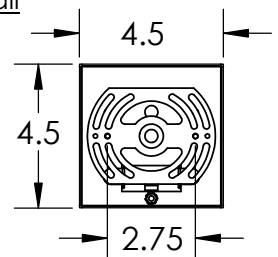

Collection: CARLYLE

Product #: CSB0033-0D

| ELECTRICAL OPTIONS | | | | |
|---------------------|-----------------|---------------|---------|-------------|
| Product # | Electrical Type | Bulb Type | Wattage | Socket Type |
| CSB0033-0D-XX-XX-E2 | Incandescent | A19 | 60 | Medium E26 |
| CSB0033-0D-XX-XX-G2 | Flourescent | CFL/LED RETRO | 13 | GU-24 |

Bulbs Not Included

Visit hammertonstudio.com for product options and specifications.

6/20/2016 (A)

| | |
|----------------------------------|----------------------------------|
| Mounting Packet: U | Electrical Type: SEE TABLE |
| Approximate lbs.: 10 | Bulb Qty: 1 Bulb Type: SEE TABLE |
| Finish: SEE WEB SITE FOR OPTIONS | Wattage: SEE TABLE Voltage: 120 |
| Top Diffuser: OPEN | Socket Type: SEE TABLE |
| Bottom Diffuser: CLOSED METAL | UL Location: DRY |

Mounting Detail

MOUNTS DIRECTLY TO J-BOX

All fixtures created by Hammerton are handcrafted by artisans. Dimensions may vary up to 7/8".

© Copyright 2016. All rights in design, detail or invention of this drawing are reserved as the property of Hammerton. Any imitation or adaptation without written consent is strictly prohibited.