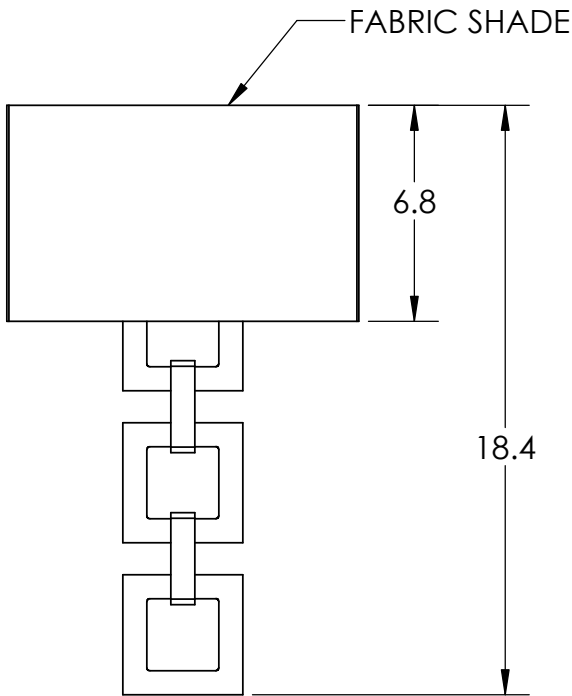

Collection: CARLYLE

Product #: CSB0033-0B-XX-SH

Electrical Option	Electrical Type	Bulb Type	Wattage	Socket Type
Product #				
CSB0033-0B-XX-XX-E2	Incandescent	A19	13	Medium E26
CSB0033-0B-XX-XX-G2	Flourescent	CFL/LED RETRO	13	GU-24

Bulbs Not Included

Visit hammertonstudio.com for product options and specifications.

6/9/2016 (B)

Mounting Packet: U	Electrical Type: SEE TABLE
Approximate lbs.: 10	Bulb Qty: 1 Bulb Type: SEE TABLE
Finish: SEE WEB SITE FOR OPTIONS	Wattage: SEE TABLE Voltage: 120
Top Diffuser: OPEN	Socket Type: SEE TABLE
Bottom Diffuser: CLOSED METAL	UL Location: DRY

Mounting Detail

MOUNTS DIRECTLY TO J-BOX

All fixtures created by Hammerton are handcrafted by artisans. Dimensions may vary up to 7/8".

© Copyright 2016. All rights in design, detail or invention of this drawing are reserved as the property of Hammerton. Any imitation or adaptation without written consent is strictly prohibited.