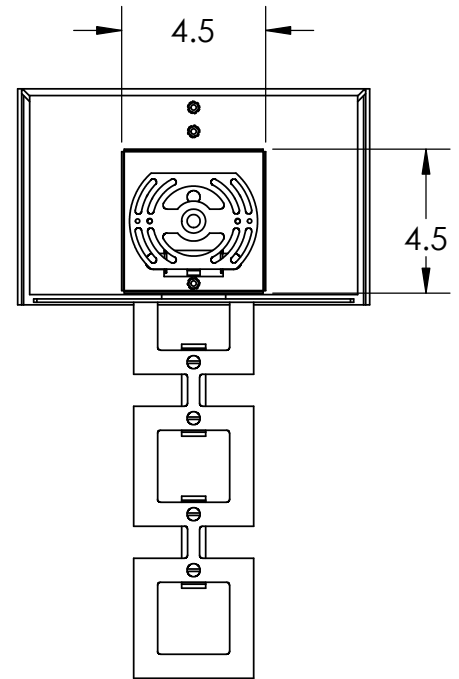

Collection: CARLYLE

Product #: CSB0033-0B-XX-SH

Electrical Option	Electrical Type	Bulb Type	Wattage	Socket Type
Product #				
CSB0033-0B-XX-XX-E2	Incandescent	A19	13	Medium E26
CSB0033-0B-XX-XX-G2	Flourescent	CFL/LED RETRO	13	GU-24

Bulbs Not Included

Visit hammertonstudio.com for product options and specifications.

6/9/2016 (B)

Mounting Packet: U	Electrical Type: SEE TABLE
Approximate lbs.: 10	Bulb Qty: 1 Bulb Type: SEE TABLE
Finish: SEE WEB SITE FOR OPTIONS	Wattage: SEE TABLE Voltage: 120
Top Diffuser: OPEN	Socket Type: SEE TABLE
Bottom Diffuser: CLOSED METAL	UL Location: DRY

Mounting Detail

MOUNTS DIRECTLY TO J-BOX

All fixtures created by Hammerton are handcrafted by artisans. Dimensions may vary up to 7/8".

© Copyright 2016. All rights in design, detail or invention of this drawing are reserved as the property of Hammerton. Any imitation or adaptation without written consent is strictly prohibited.