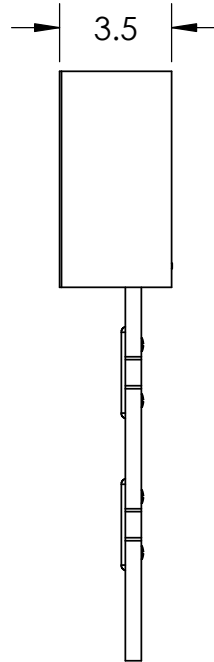

Collection: CARLYLE

Product #: CSB0033-0B-XX-SH

Electrical Option	Electrical Type	Bulb Type	Wattage	Socket Type
Product #				
CSB0033-0B-XX-XX-E2	Incandescent	A19	13	Medium E26
CSB0033-0B-XX-XX-G2	Flourescent	CFL/LED RETRO	13	GU-24

Bulbs Not Included

Visit hammertonstudio.com for product options and specifications.

6/9/2016 (B)

Mounting Packet: U	Electrical Type: SEE TABLE
Approximate lbs.: 10	Bulb Qty: 1 Bulb Type: SEE TABLE
Finish: SEE WEB SITE FOR OPTIONS	Wattage: SEE TABLE Voltage: 120
Top Diffuser: OPEN	Socket Type: SEE TABLE
Bottom Diffuser: CLOSED METAL	UL Location: DRY

Mounting Detail

MOUNTS DIRECTLY TO J-BOX

All fixtures created by Hammerton are handcrafted by artisans. Dimensions may vary up to 7/8".

© Copyright 2016. All rights in design, detail or invention of this drawing are reserved as the property of Hammerton. Any imitation or adaptation without written consent is strictly prohibited.