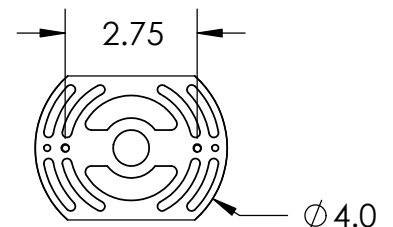

Collection: CARLYLE

Product #: CSB0033-0B-XX-SH

Electrical Option	Electrical Type	Bulb Type	Wattage	Socket Type
Product #				
CSB0033-0B-XX-XX-E2	Incandescent	A19	13	Medium E26
CSB0033-0B-XX-XX-G2	Flourescent	CFL/LED RETRO	13	GU-24

Bulbs Not Included

Visit hammertonstudio.com for product options and specifications.

6/9/2016 (B)

Mounting Packet: U	Electrical Type: SEE TABLE
Approximate lbs.: 10	Bulb Qty: 1 Bulb Type: SEE TABLE
Finish: SEE WEB SITE FOR OPTIONS	Wattage: SEE TABLE Voltage: 120
Top Diffuser: OPEN	Socket Type: SEE TABLE
Bottom Diffuser: CLOSED METAL	UL Location: DRY

Mounting Detail

MOUNTS DIRECTLY TO J-BOX

All fixtures created by Hammerton are handcrafted by artisans. Dimensions may vary up to 7/8".

© Copyright 2016. All rights in design, detail or invention of this drawing are reserved as the property of Hammerton. Any imitation or adaptation without written consent is strictly prohibited.