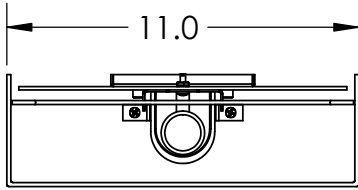

Collection: CARLYLE

Product #: CSB0033-0B-XX-SH

Electrical Option	Electrical Type	Bulb Type	Wattage	Socket Type
Product #				
CSB0033-0B-XX-XX-E2	Incandescent	A19	13	Medium E26
CSB0033-0B-XX-XX-G2	Flourescent	CFL/LED RETRO	13	GU-24

Bulbs Not Included

Visit hammertonstudio.com for product options and specifications.

6/9/2016 (B)

Mounting Packet: U	Electrical Type: SEE TABLE
Approximate lbs.: 10	Bulb Qty: 1 Bulb Type: SEE TABLE
Finish: SEE WEB SITE FOR OPTIONS	Wattage: SEE TABLE Voltage: 120
Top Diffuser: OPEN	Socket Type: SEE TABLE
Bottom Diffuser: CLOSED METAL	UL Location: DRY

Mounting Detail

MOUNTS DIRECTLY TO J-BOX

All fixtures created by Hammerton are handcrafted by artisans. Dimensions may vary up to 7/8".

© Copyright 2016. All rights in design, detail or invention of this drawing are reserved as the property of Hammerton. Any imitation or adaptation without written consent is strictly prohibited.