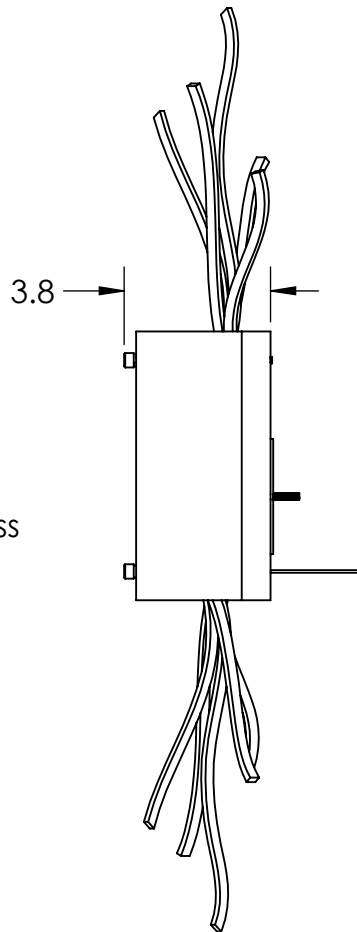

Collection: IRONWOOD

Product #: CSB0032-0D

Glass

Electrical Option	Electrical Type	Bulb Type	Wattage	Socket Type
Product #				
CSB0032-0D-XX-XX-E2	Incandescent	A19	60	Medium E26
CSB0032-0D-XX-XX-G2	Flourescent	CFL/LED RETRO	13	GU-24

Bulbs Not Included

Visit hammertonstudio.com for product options and specifications.

3/30/2016 (A)

Mounting Packet: U	Electrical Type: SEE TABLE
Approximate lbs.: 5	Bulb Qty: 1 Bulb Type: SEE TABLE
Finish: SEE WEB SITE FOR OPTIONS	Wattage: SEE TABLE Voltage: 120
Top Diffuser: OPEN	Socket Type: SEE TABLE
Bottom Diffuser: CLOSED METAL	UL Location: DRY

Mounting Detail

MOUNTS DIRECTLY TO J-BOX

All fixtures created by Hammerton are handcrafted by artisans. Dimensions may vary up to 7/8".

© Copyright 2016. All rights in design, detail or invention of this drawing are reserved as the property of Hammerton. Any imitation or adaptation without written consent is strictly prohibited.