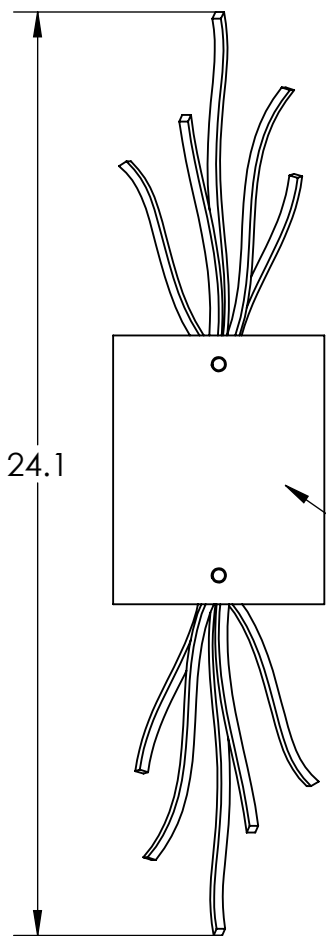

Collection: IRONWOOD

Product #: CSB0032-0D

Glass

Electrical Option	Electrical Type	Bulb Type	Wattage	Socket Type
Product #				
CSB0032-0D-XX-XX-E2	Incandescent	A19	60	Medium E26
CSB0032-0D-XX-XX-G2	Flourescent	CFL/LED RETRO	13	GU-24

Bulbs Not Included

Visit hammertonstudio.com for product options and specifications.

3/30/2016 (A)

Mounting Packet: U	Electrical Type: SEE TABLE
Approximate lbs.: 5	Bulb Qty: 1 Bulb Type: SEE TABLE
Finish: SEE WEB SITE FOR OPTIONS	Wattage: SEE TABLE Voltage: 120
Top Diffuser: OPEN	Socket Type: SEE TABLE
Bottom Diffuser: CLOSED METAL	UL Location: DRY

Mounting Detail

MOUNTS DIRECTLY TO J-BOX

All fixtures created by Hammerton are handcrafted by artisans. Dimensions may vary up to 7/8".

© Copyright 2016. All rights in design, detail or invention of this drawing are reserved as the property of Hammerton. Any imitation or adaptation without written consent is strictly prohibited.