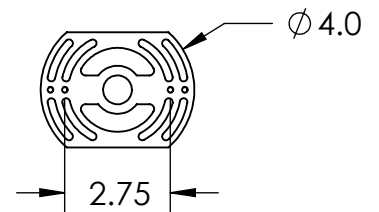

Collection: IRONWOOD

Product #: CSB0032-0D

Glass

Electrical Option	Electrical Type	Bulb Type	Wattage	Socket Type
Product #				
CSB0032-0D-XX-XX-E2	Incandescent	A19	60	Medium E26
CSB0032-0D-XX-XX-G2	Flourescent	CFL/LED RETRO	13	GU-24

Bulbs Not Included

Visit hammertonstudio.com for product options and specifications.

3/30/2016 (A)

Mounting Packet: U	Electrical Type: SEE TABLE
Approximate lbs.: 5	Bulb Qty: 1 Bulb Type: SEE TABLE
Finish: SEE WEB SITE FOR OPTIONS	Wattage: SEE TABLE Voltage: 120
Top Diffuser: OPEN	Socket Type: SEE TABLE
Bottom Diffuser: CLOSED METAL	UL Location: DRY

Mounting Detail

MOUNTS DIRECTLY TO J-BOX

All fixtures created by Hammerton are handcrafted by artisans. Dimensions may vary up to 7/8".

© Copyright 2016. All rights in design, detail or invention of this drawing are reserved as the property of Hammerton. Any imitation or adaptation without written consent is strictly prohibited.