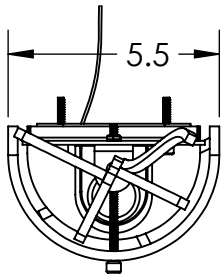

Collection: IRONWOOD

Product #: CSB0032-0D

Glass

Electrical Option	Electrical Type	Bulb Type	Wattage	Socket Type
Product #				
CSB0032-0D-XX-XX-E2	Incandescent	A19	60	Medium E26
CSB0032-0D-XX-XX-G2	Flourescent	CFL/LED RETRO	13	GU-24

Bulbs Not Included

Visit hammertonstudio.com for product options and specifications.

3/30/2016 (A)

Mounting Packet: U	Electrical Type: SEE TABLE
Approximate lbs.: 5	Bulb Qty: 1 Bulb Type: SEE TABLE
Finish: SEE WEB SITE FOR OPTIONS	Wattage: SEE TABLE Voltage: 120
Top Diffuser: OPEN	Socket Type: SEE TABLE
Bottom Diffuser: CLOSED METAL	UL Location: DRY

Mounting Detail

MOUNTS DIRECTLY TO J-BOX

All fixtures created by Hammerton are handcrafted by artisans. Dimensions may vary up to 7/8".

© Copyright 2016. All rights in design, detail or invention of this drawing are reserved as the property of Hammerton. Any imitation or adaptation without written consent is strictly prohibited.