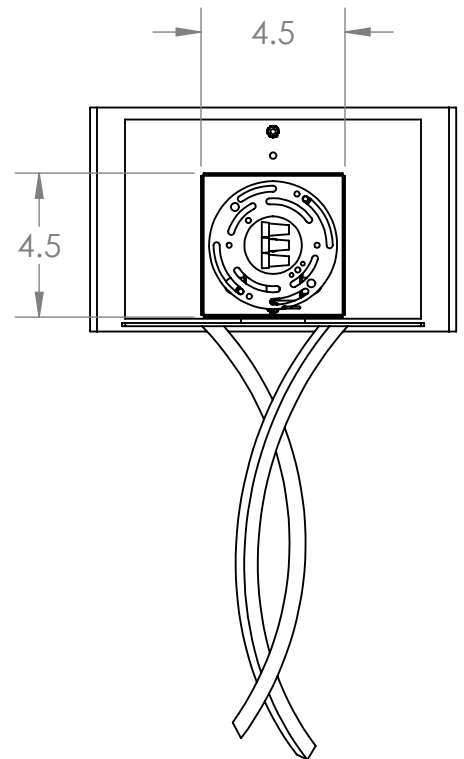

Collection: IRONWOOD

Product #: CSB0032-0C

*Bulbs Not Included* Visit [hammertonstudio.com](http://hammertonstudio.com) for product options and specifications.

11/20/2023 (E)

Mounting Packet: U	Electrical Type: INCANDESCENT
Approximate lbs.: 5	Bulb Qty: 1 Bulb Type: A19
Finish: SEE WEB SITE FOR OPTIONS	Wattage: 60 Voltage: 120
Top Diffuser: OPEN	Socket Type: MEDIUM E26
Bottom Diffuser: CLOSED METAL	UL Location: DRY

### Mounting Detail

**MOUNTS DIRECTLY TO J-BOX**

All fixtures created by Hammerton are handcrafted by artisans. Dimensions may vary up to 7/8".

© Copyright 2022. All rights in design, detail or invention of this drawing are reserved as the property of Hammerton. Any imitation or adaptation without written consent is strictly prohibited.