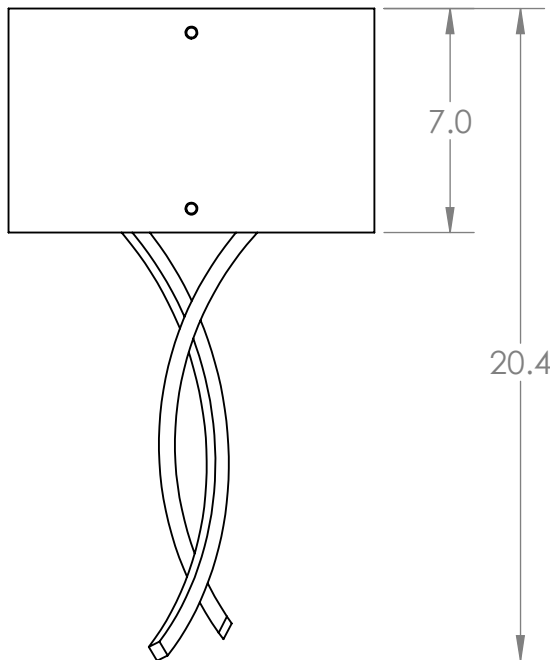

Collection: IRONWOOD

Product #: CSB0032-0C

*Bulbs Not Included* Visit [hammertonstudio.com](http://hammertonstudio.com) for product options and specifications.

11/20/2023 (E)

Mounting Packet: U	Electrical Type: INCANDESCENT
Approximate lbs.: 5	Bulb Qty: 1 Bulb Type: A19
Finish: SEE WEB SITE FOR OPTIONS	Wattage: 60 Voltage: 120
Top Diffuser: OPEN	Socket Type: MEDIUM E26
Bottom Diffuser: CLOSED METAL	UL Location: DRY

### Mounting Detail

**MOUNTS DIRECTLY TO J-BOX**

All fixtures created by Hammerton are handcrafted by artisans. Dimensions may vary up to 7/8".

© Copyright 2022. All rights in design, detail or invention of this drawing are reserved as the property of Hammerton. Any imitation or adaptation without written consent is strictly prohibited.