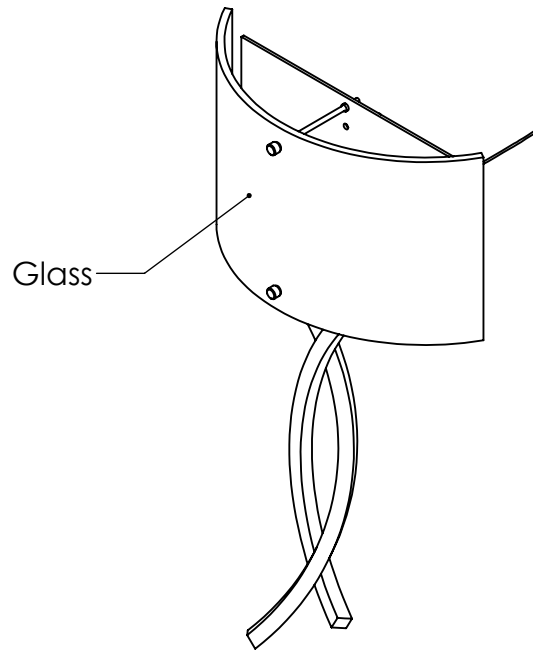

Collection: IRONWOOD

Product #: CSB0032-0C

*Bulbs Not Included* Visit [hammertonstudio.com](http://hammertonstudio.com) for product options and specifications.

11/20/2023 (E)

Mounting Packet: U	Electrical Type: INCANDESCENT
Approximate lbs.: 5	Bulb Qty: 1 Bulb Type: A19
Finish: SEE WEB SITE FOR OPTIONS	Wattage: 60 Voltage: 120
Top Diffuser: OPEN	Socket Type: MEDIUM E26
Bottom Diffuser: CLOSED METAL	UL Location: DRY

### Mounting Detail

**MOUNTS DIRECTLY TO J-BOX**

All fixtures created by Hammerton are handcrafted by artisans. Dimensions may vary up to 7/8".

© Copyright 2022. All rights in design, detail or invention of this drawing are reserved as the property of Hammerton. Any imitation or adaptation without written consent is strictly prohibited.