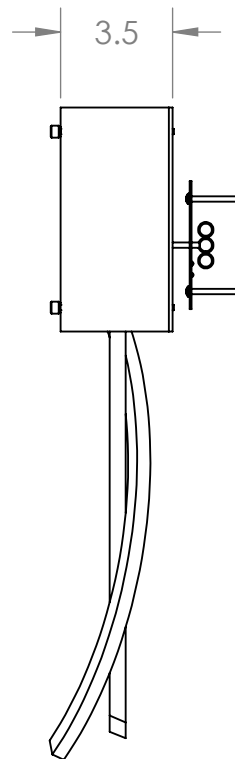

Collection: IRONWOOD

Product #: CSB0032-0C

*Bulbs Not Included* Visit [hammertonstudio.com](http://hammertonstudio.com) for product options and specifications.

11/20/2023 (E)

Mounting Packet: U	Electrical Type: INCANDESCENT
Approximate lbs.: 5	Bulb Qty: 1 Bulb Type: A19
Finish: SEE WEB SITE FOR OPTIONS	Wattage: 60 Voltage: 120
Top Diffuser: OPEN	Socket Type: MEDIUM E26
Bottom Diffuser: CLOSED METAL	UL Location: DRY

### Mounting Detail

**MOUNTS DIRECTLY TO J-BOX**

All fixtures created by Hammerton are handcrafted by artisans. Dimensions may vary up to 7/8".

© Copyright 2022. All rights in design, detail or invention of this drawing are reserved as the property of Hammerton. Any imitation or adaptation without written consent is strictly prohibited.