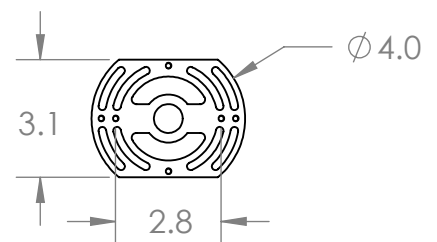

Collection: IRONWOOD

Product #: CSB0032-0C

*Bulbs Not Included* Visit [hammertonstudio.com](http://hammertonstudio.com) for product options and specifications.

11/20/2023 (E)

Mounting Packet: U	Electrical Type: INCANDESCENT
Approximate lbs.: 5	Bulb Qty: 1 Bulb Type: A19
Finish: SEE WEB SITE FOR OPTIONS	Wattage: 60 Voltage: 120
Top Diffuser: OPEN	Socket Type: MEDIUM E26
Bottom Diffuser: CLOSED METAL	UL Location: DRY

### Mounting Detail

**MOUNTS DIRECTLY TO J-BOX**

All fixtures created by Hammerton are handcrafted by artisans. Dimensions may vary up to 7/8".

© Copyright 2022. All rights in design, detail or invention of this drawing are reserved as the property of Hammerton. Any imitation or adaptation without written consent is strictly prohibited.