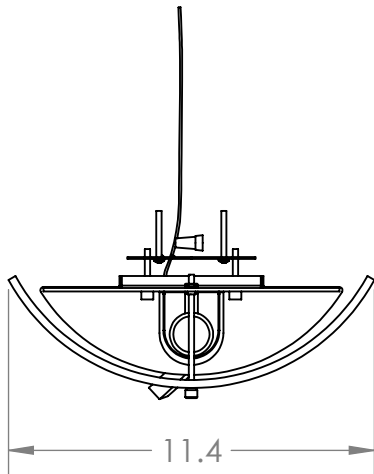

Collection: IRONWOOD

Product #: CSB0032-0C

*Bulbs Not Included* Visit [hammertonstudio.com](http://hammertonstudio.com) for product options and specifications.

11/20/2023 (E)

Mounting Packet: U	Electrical Type: INCANDESCENT
Approximate lbs.: 5	Bulb Qty: 1 Bulb Type: A19
Finish: SEE WEB SITE FOR OPTIONS	Wattage: 60 Voltage: 120
Top Diffuser: OPEN	Socket Type: MEDIUM E26
Bottom Diffuser: CLOSED METAL	UL Location: DRY

### Mounting Detail

**MOUNTS DIRECTLY TO J-BOX**

All fixtures created by Hammerton are handcrafted by artisans. Dimensions may vary up to 7/8".

© Copyright 2022. All rights in design, detail or invention of this drawing are reserved as the property of Hammerton. Any imitation or adaptation without written consent is strictly prohibited.